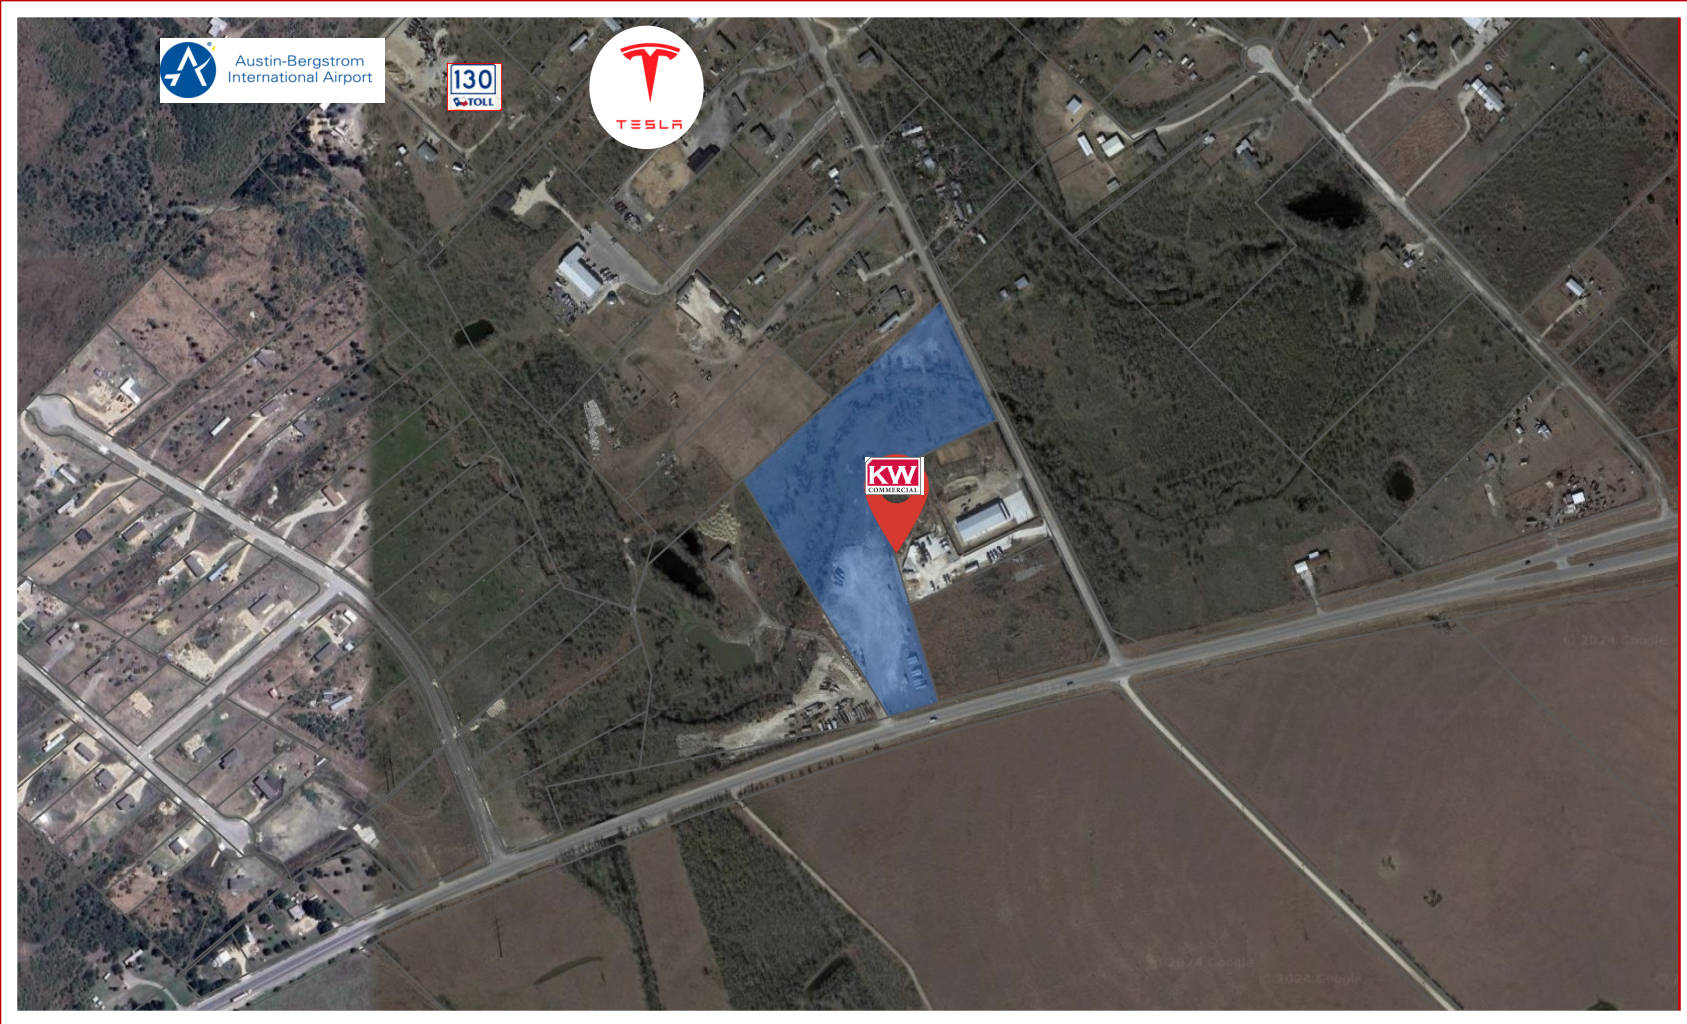

15985 Camino Real, Kyle, TX 78640

11 Acres

Gabriel Perales REALTOR®
Peralesge@gmail.com

512.961.2317

15985 Camino Real, Kyle, TX 78640

11 Acres

In minutes, approximate

Tesla	14
ABIA.....	17
Manor.....	27
San Marcos.....	31
Austin.....	30
Buda.....	20

Gabriel Perales REALTOR®
Peralesge@gmail.com

512.961.2317

15985 Camino Real, Kyle, TX 78640

11 Acres

FOR SALE

Property Details

- + 11 acres
- Off Hwy 21
- All Utilities on site
- High Visibility location
- ETJ Zoning
- BRING ALL OFFERS!
- For Sale