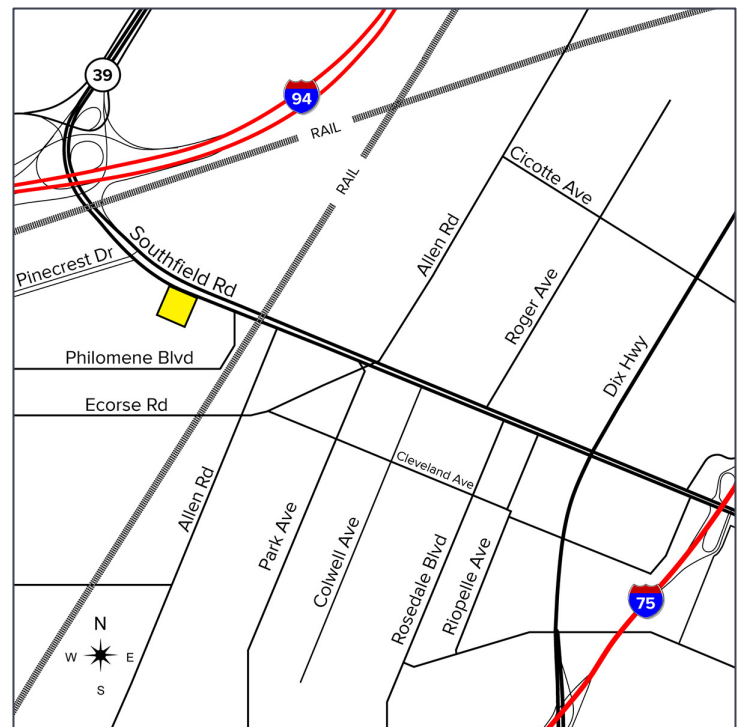

16641 SOUTHFIELD RD
ALLEN PARK, MICHIGAN

**SIGNATURE
ASSOCIATES**
KNOW SIGNATURE | KNOW RESULTS

OFFICE FOR SALE
2,050 Square Feet Available

PROPERTY FEATURES

- 2,050 square feet available
- Many updates, move-in condition
- Fully finished basement and 2.5 car garage
- 8 parking spaces
- Zoned RO
- Located on 0.25 acres
- Available immediately
- Over 100,000 vehicles (2-way traffic) per day and close to I-94, I-75, and Metro Airport.
- Sale Price: \$225,000 (\$110.00/sq. ft.)

For more information, please contact:

JUSTIN GAFFREY
(248) 799 3143
jgaffrey@signatureassociates.com

SIGNATURE ASSOCIATES
One Towne Square, Suite 1200
Southfield, MI 48076
www.signatureassociates.com

16641 Southfield Road – Allen Park, Michigan
Office For Sale