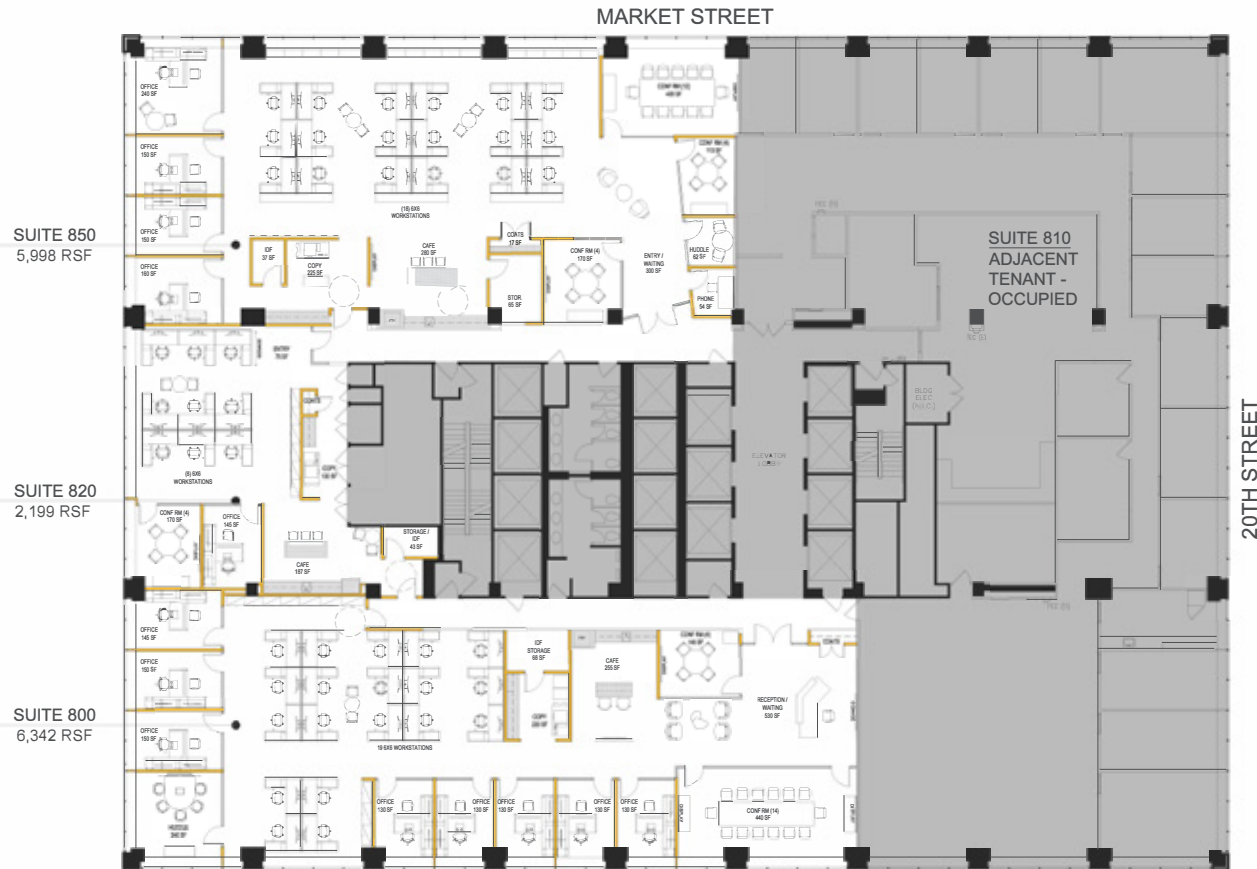

Available spec suites

8th FLOOR

2000MKT
2000 Market Street, Philadelphia, PA

Contacts:

Kevin M. Maloney
+1 215 399 1833
kevinm.maloney@am.jll.com

David Mendez
+1 215 988 5563
david.mendez@am.jll.com

Katherine Hollingsworth
+1 240 994 9285
kat.hollingsworth@am.jll.com