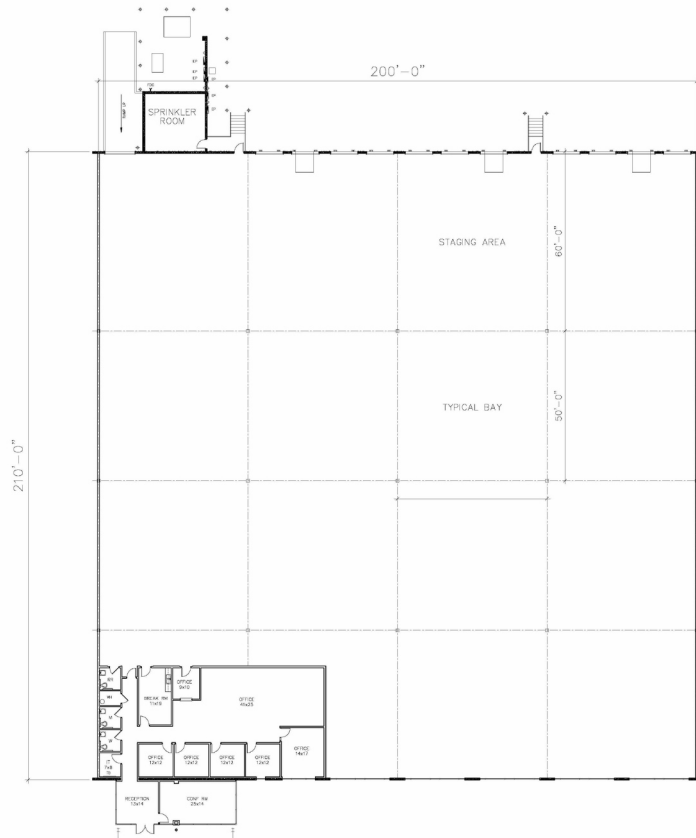

Overview

Available	42,608 SF
Office	3,508 SF
Ramps	1
Doors	11 Dock High Doors (3 Pit Levelers in Place)

Clear Height	28" Clear Height
Sprinklers	ESFR
Loading	Rear Load