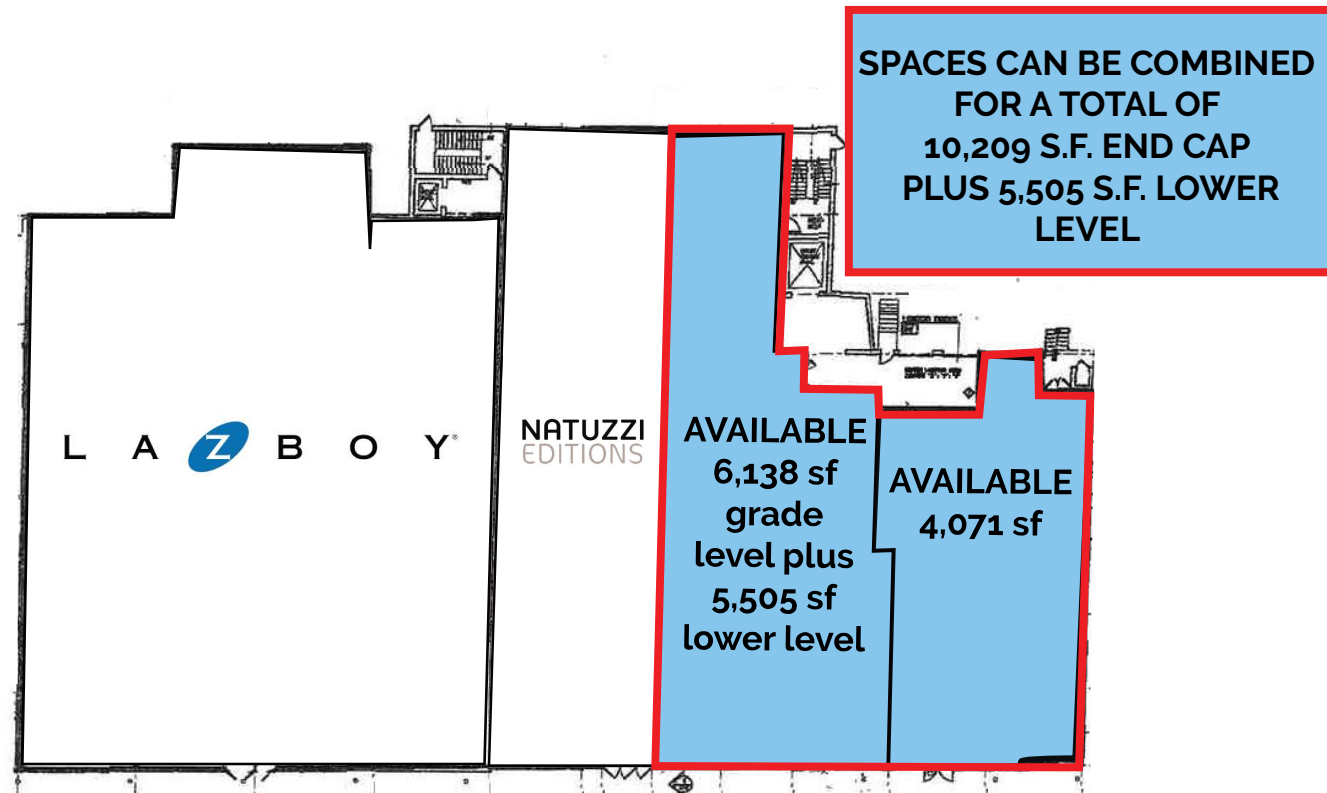

# PARAMUS, NEW JERSEY

Neptune Plaza - 332 Route 4 E

Flagship Paramus Location - Rt. 4

Up to 15,714 s.f. End Cap

- 6,138 s.f. available grade level plus 4,071 s.f. end cap for a total of 10,209 s.f. grade level plus 5,505 s.f. selling lower level. (GROUND FLOOR POTENTIALLY DIVISIBLE)
- High traffic, great access & great visibility
- Excellent parking & pylon signage
- AADT - 154,000 cars daily
- Neighboring Tenants are: Ikea, Lowe's, Saks Off 5th, Ethan Allen, Toys R Us, Macy's, Total Wine, Target, Kohl's, Old Navy, Pier 1 Imports, Tuesday Morning & David's Bridal.
- Near The Outlets at Bergen Town Center, Paramus Place SC & The Shops at Riverside.