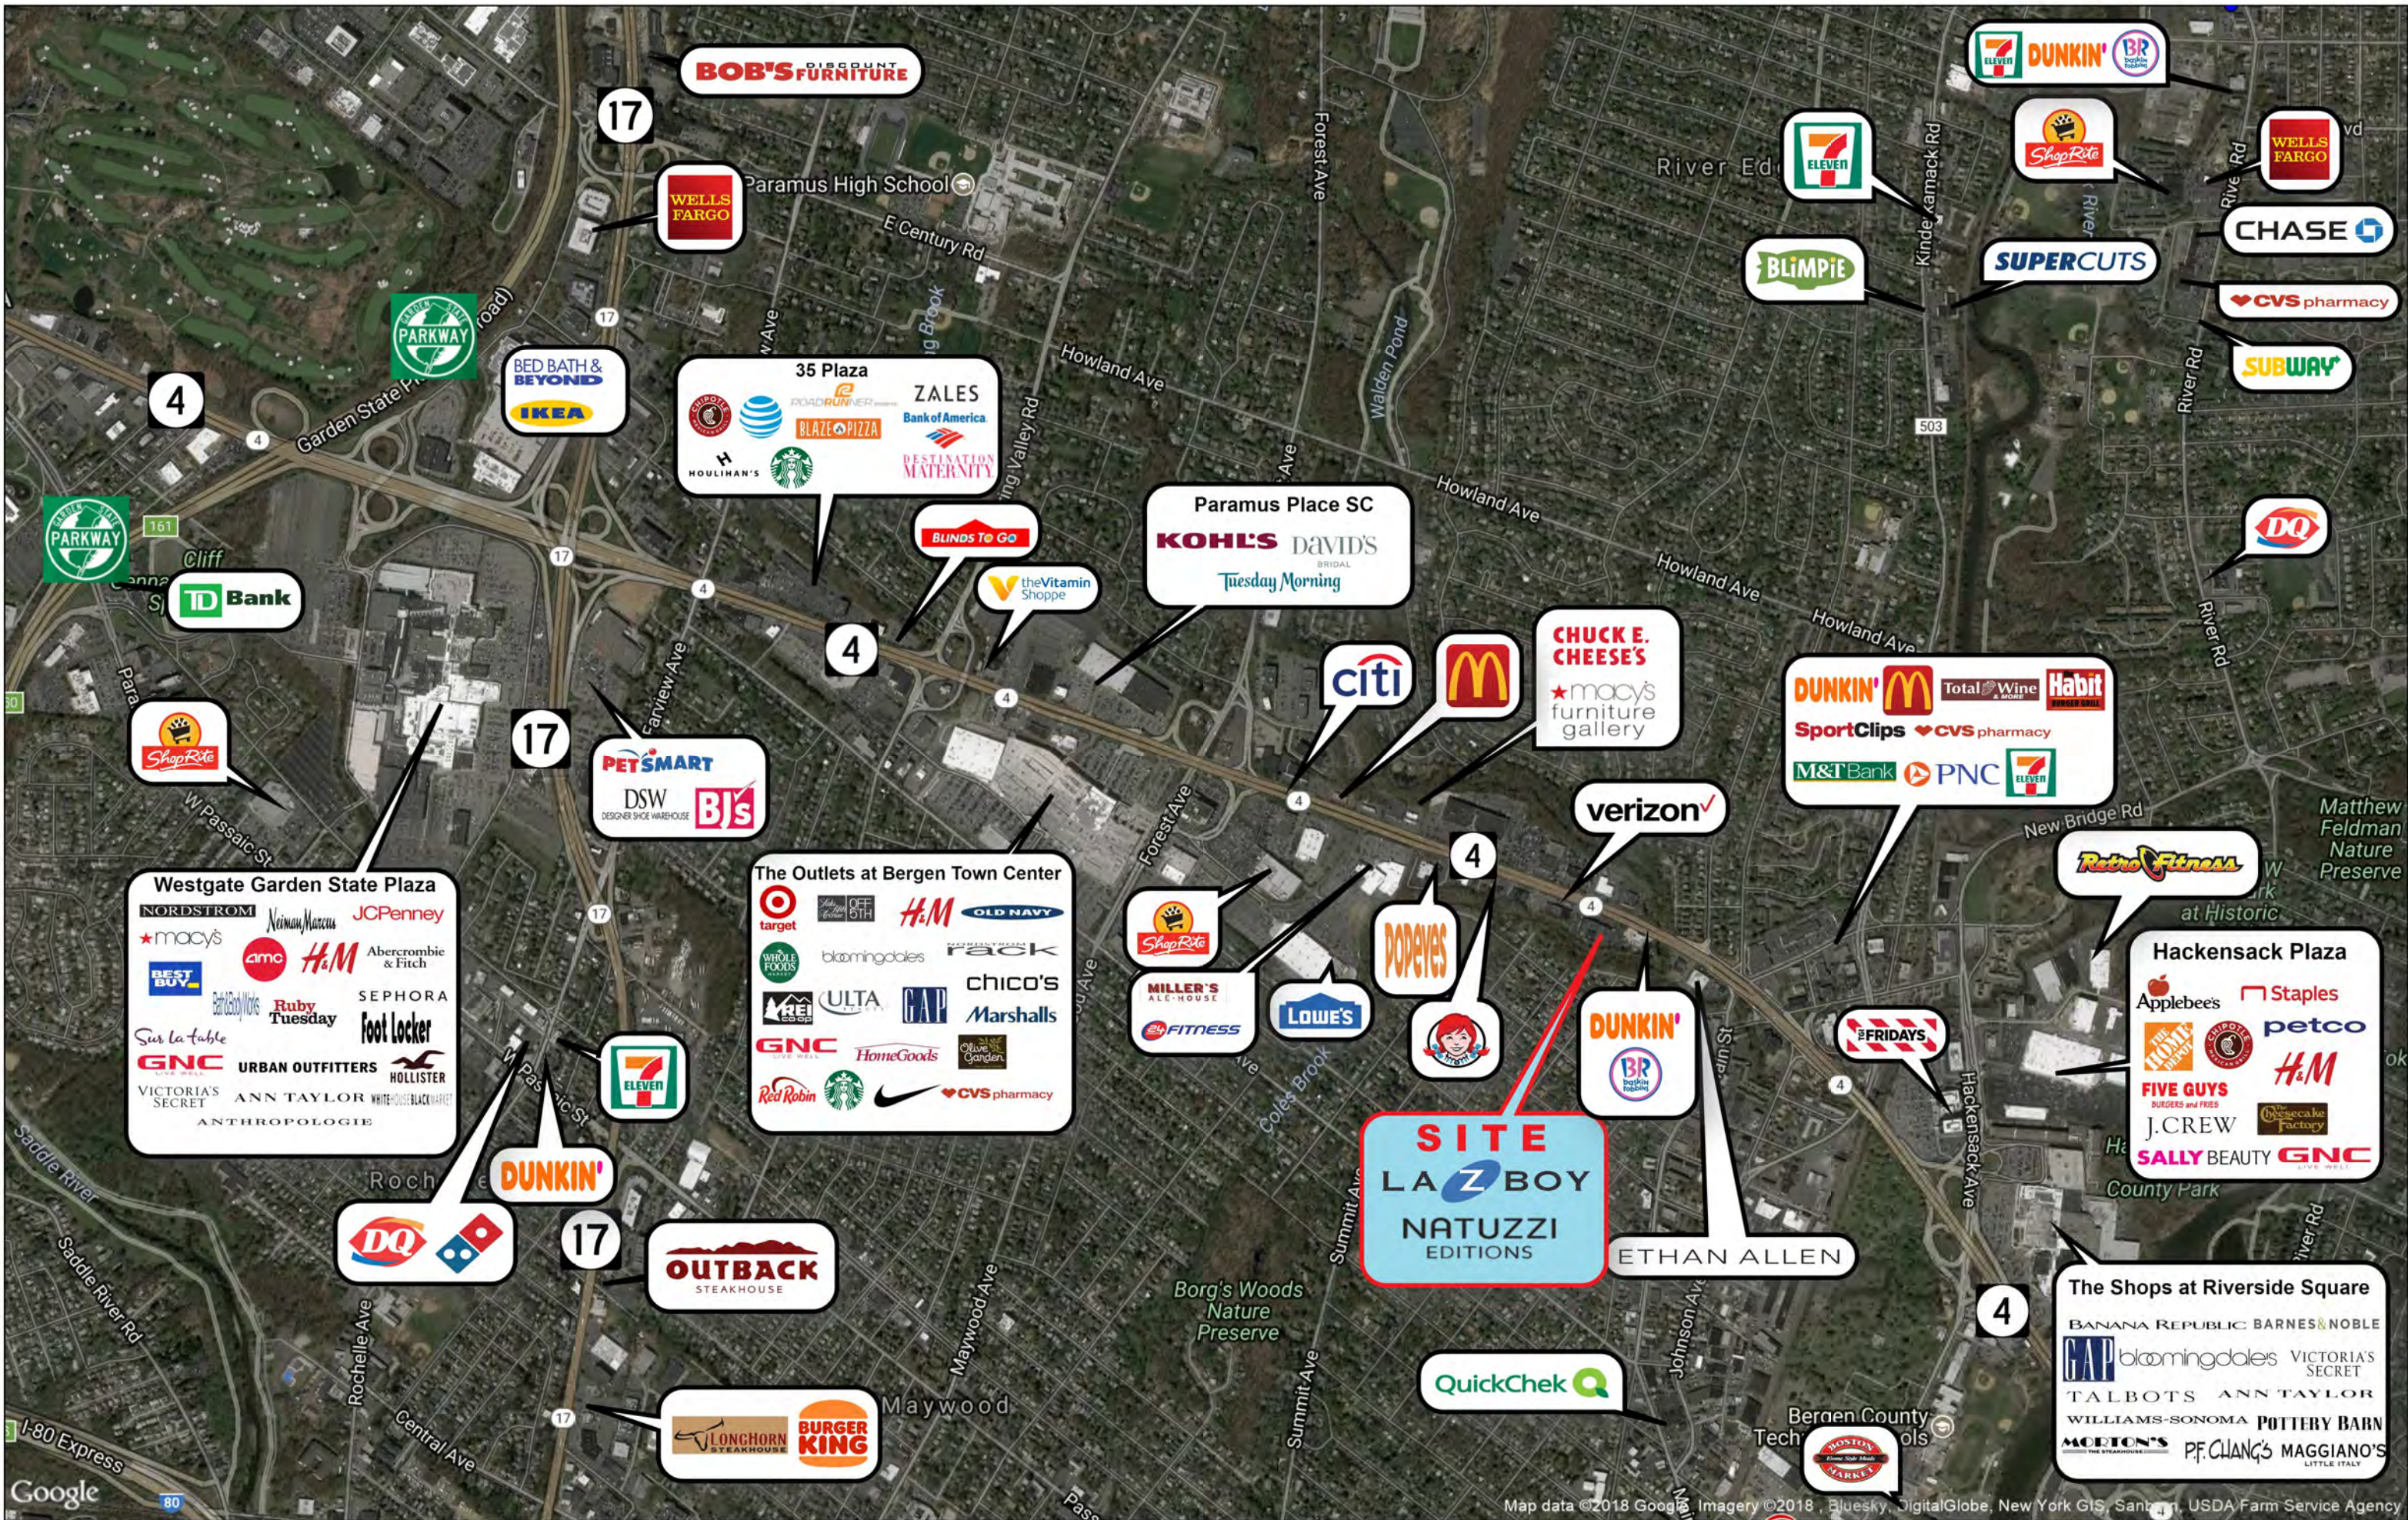

BOB'S DISCOUNT FURNITURE

WELLS FARGO

BED BATH & BEYOND
IKEA

35 Plaza
ZALES Bank of America
BLAZE PIZZA
HOULIHAN'S
STARBUCKS
DESTINATION MATERNITY

Paramus Place SC
KOHL'S DAVID'S BRIDAL
Tuesday Morning

BLIMPiE

SUPERCUTS

CHASE

CVS pharmacy

SUBWAY

7-ELEVEN **DUNKIN'** **BR**

ShopRite

WELLS FARGO

BLINDS To Go

theVitamin Shoppe

citi

McDonald's

CHUCK E. CHEESE'S
macy's furniture gallery

DUNKIN' **McDonald's** **Total Wine & More** **Habit**
SportClips **CVS pharmacy**
M&T Bank **PNC** **7-ELEVEN**

verizon

PET SMART
DSW **DESIGNER SHOE WAREHOUSE** **BJS**

Westgate Garden State Plaza
NORDSTROM Neiman Marcus JCPenney
macy's
BEST BUY
Sur la table
GNC
VICTORIA'S SECRET
ANN TAYLOR
ANTHROPOLOGIE

The Outlets at Bergen Town Center
target OFF 5TH H&M OLD NAVY
WHOLE FOODS Market blanningdales rack
ULTA GAP chico's Marshalls
GNC HomeGoods Olive Garden
Red Robin Starbucks Nike CVS pharmacy

ShopRite

MILLER'S ALE-HOUSE

24 FITNESS

LOWE'S

DORPEVES

DUNKIN' **BR**

SITE LA Z BOY NATUZZI EDITIONS

ETHAN ALLEN

FRIDAYS

Retro Fitness

Hackensack Plaza

Applebees Staples
petco
FIVE GUYS
J.CREW
SALLY BEAUTY GNC

DUNKIN'
DQ **DOMINO'S**

OUTBACK STEAKHOUSE

LONGHORN STEAKHOUSE **BURGER KING**

QuickChek

BOSTON MARKET

The Shops at Riverside Square

BANANA REPUBLIC BARNES & NOBLE
H&M blanningdales VICTORIA'S SECRET
TALBOTS ANN TAYLOR
WILLIAMS-SONOMA POTTERY BARN
MORTON'S P.F. CHANG'S MAGGIANO'S LITTLE ITALY