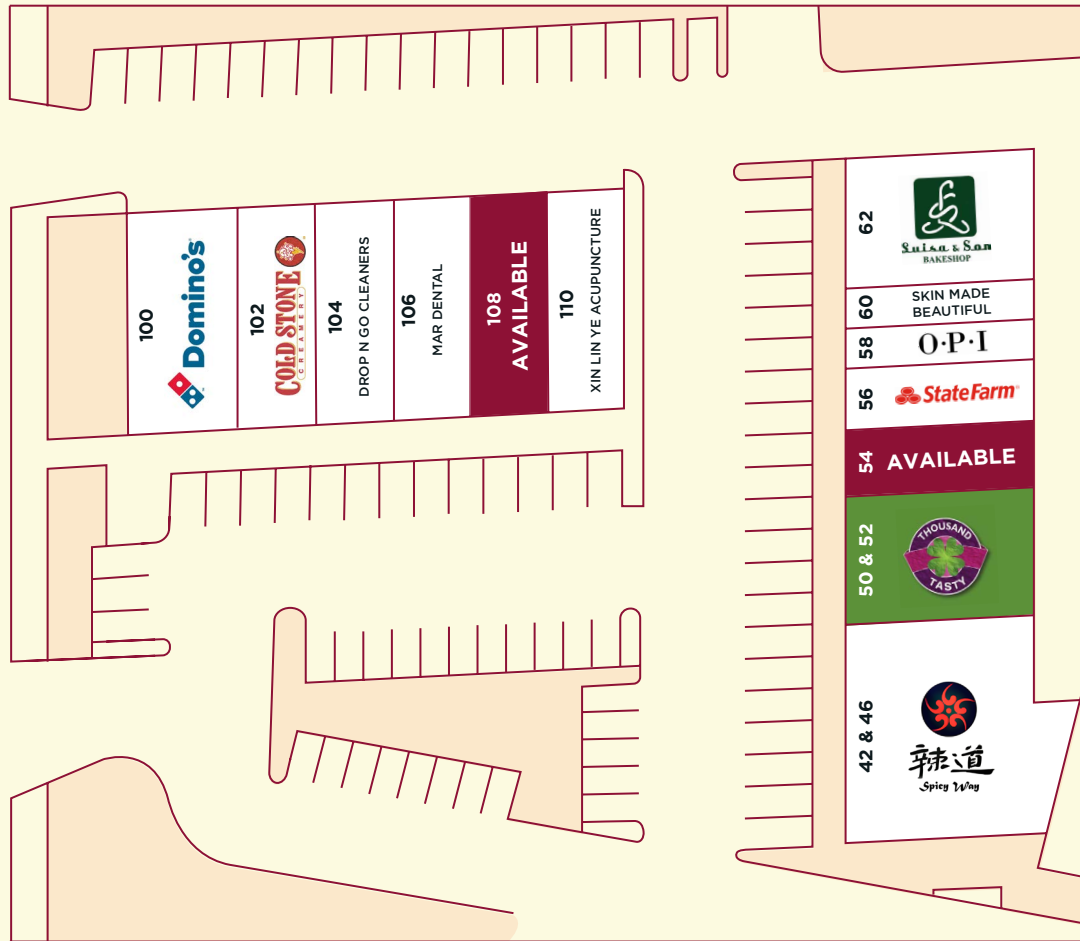

Retail for Lease | Available Space

the econic company®

INTERO

SUNNYHILLS CENTER

HIGHLIGHTS

Sunnyhills Center

100-110 Dixon Road, Milpitas, CA

Lion Supermarket anchored shopping center

Strategically positioned on **high-traffic** arterial

Located in an under-served trade area with **6,200 households** and a population of over 20,000 in a 1-mile radius

Ample on-site parking

Demographics

SITE MAP

Space	Tenant	SF
100	DOMINO'S PIZZA	1,710
102	COLD STONE CREAMERY	1,240
104	DROP N GO CLEANERS	1,240
106	MAR DENTAL	1,240
108	AVAILABLE	1,240
110	XIN LIN YE ACUPUNCTURE	1,240
42 & 46	SPICY WAY	3,200
50 & 52	THOUSAND TASTY	1,600
54	AVAILABLE	800
56	STATE FARM INSURANCE	800
58	OPI BEAUTIFUL	600
60	SKIN MADE BEAUTIFUL	500
62	LUISA & SON	2,100

LIVING SPACES

Sunnyhills Center
100-110 Dixon Road
Milpitas, CA

DIXON LANDING RD

N MILPITAS BLVD

STARBUCKS

Smart & Final.

THRIVE MILPITAS

HOLIDAY INN & SUITES SILICON VALLEY