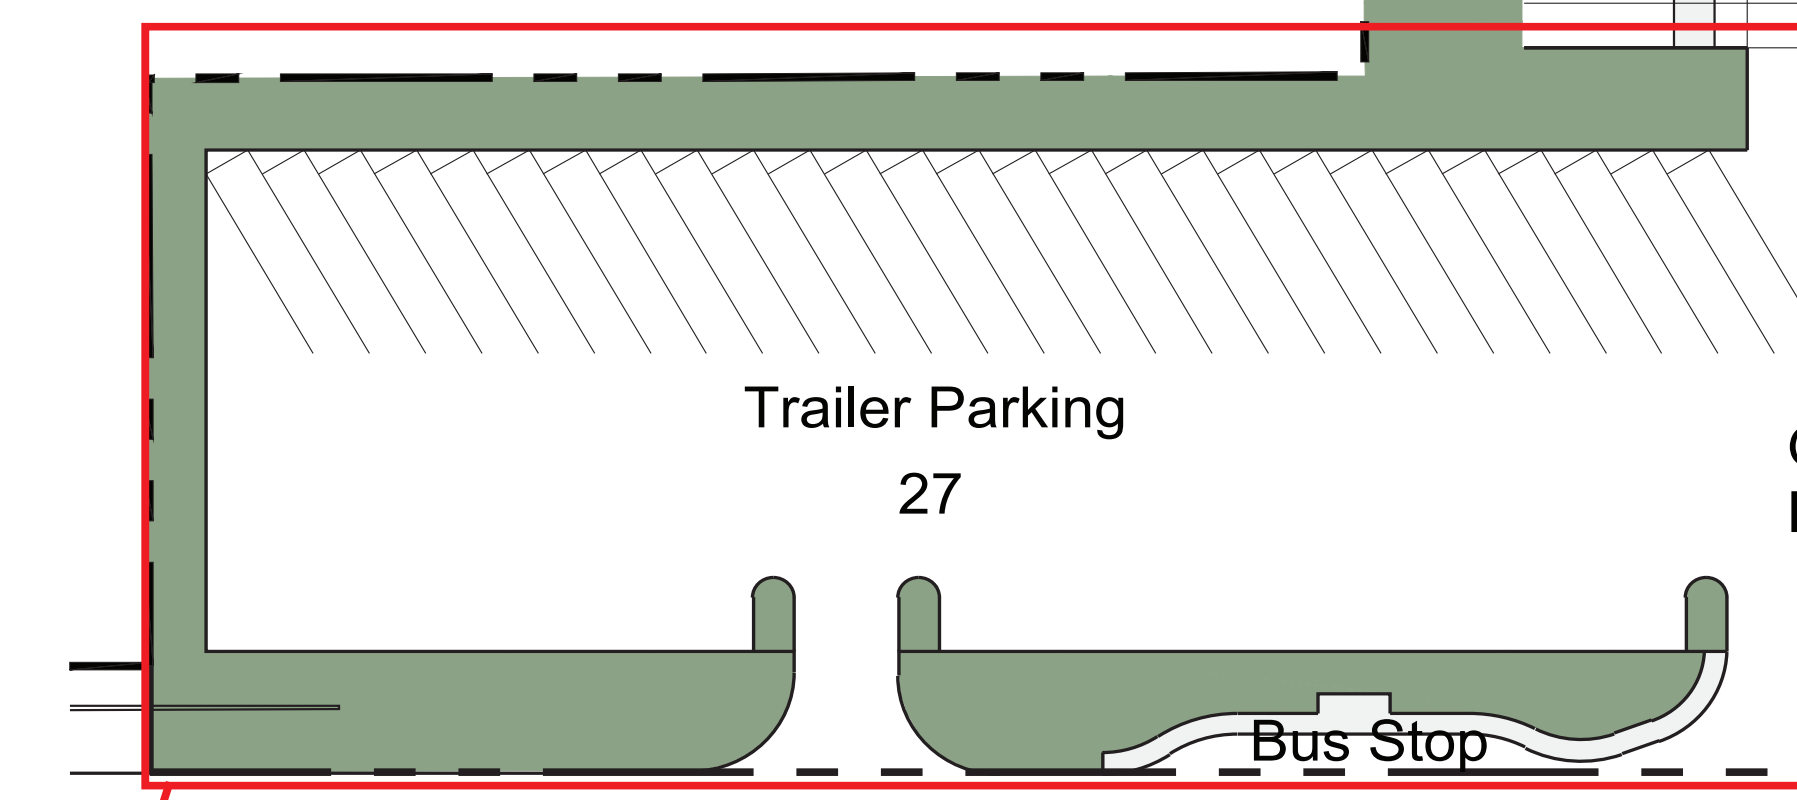

Site Area: 46.37 Acres

Clear Height: 40' (at 1st column in)

Dock Doors: 203

Trailer Parking: 277 Stalls

Car Parking: 192 Stalls

Flex Parking Area:
 +27 Trailers
 or
 +138 Cars

Alternate Parking Plan