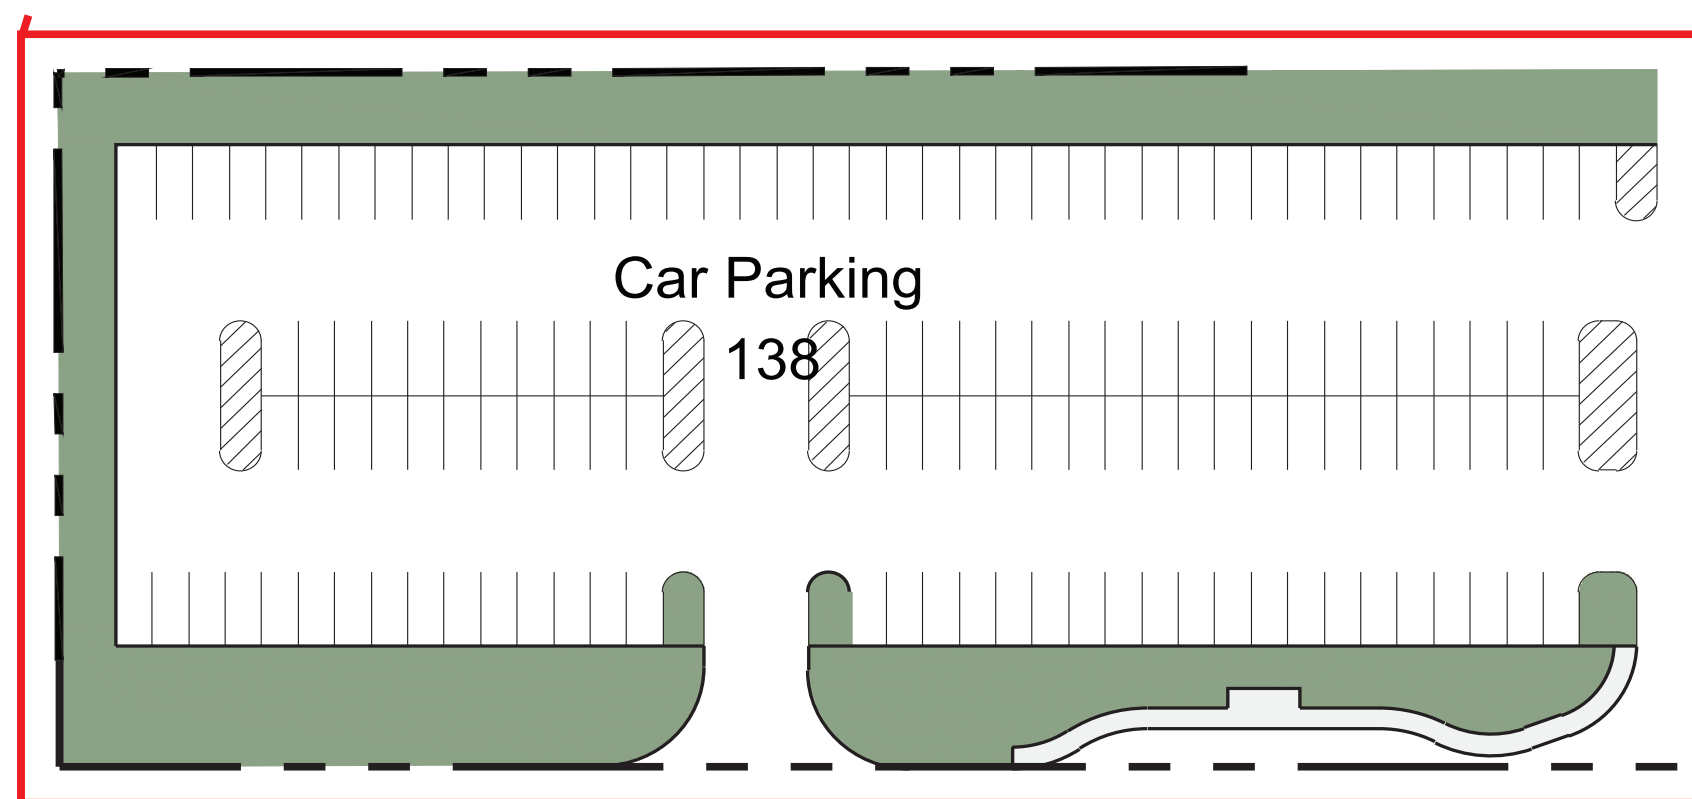

Site Area: 46.37 Acres

Clear Height: 40' (at 1st column in)

Dock Doors: 203

Trailer Parking: 277 Stalls

Car Parking: 192 Stalls

Flex Parking Area:
 +27 Trailers
 or
 +138 Cars

Alternate Parking Plan