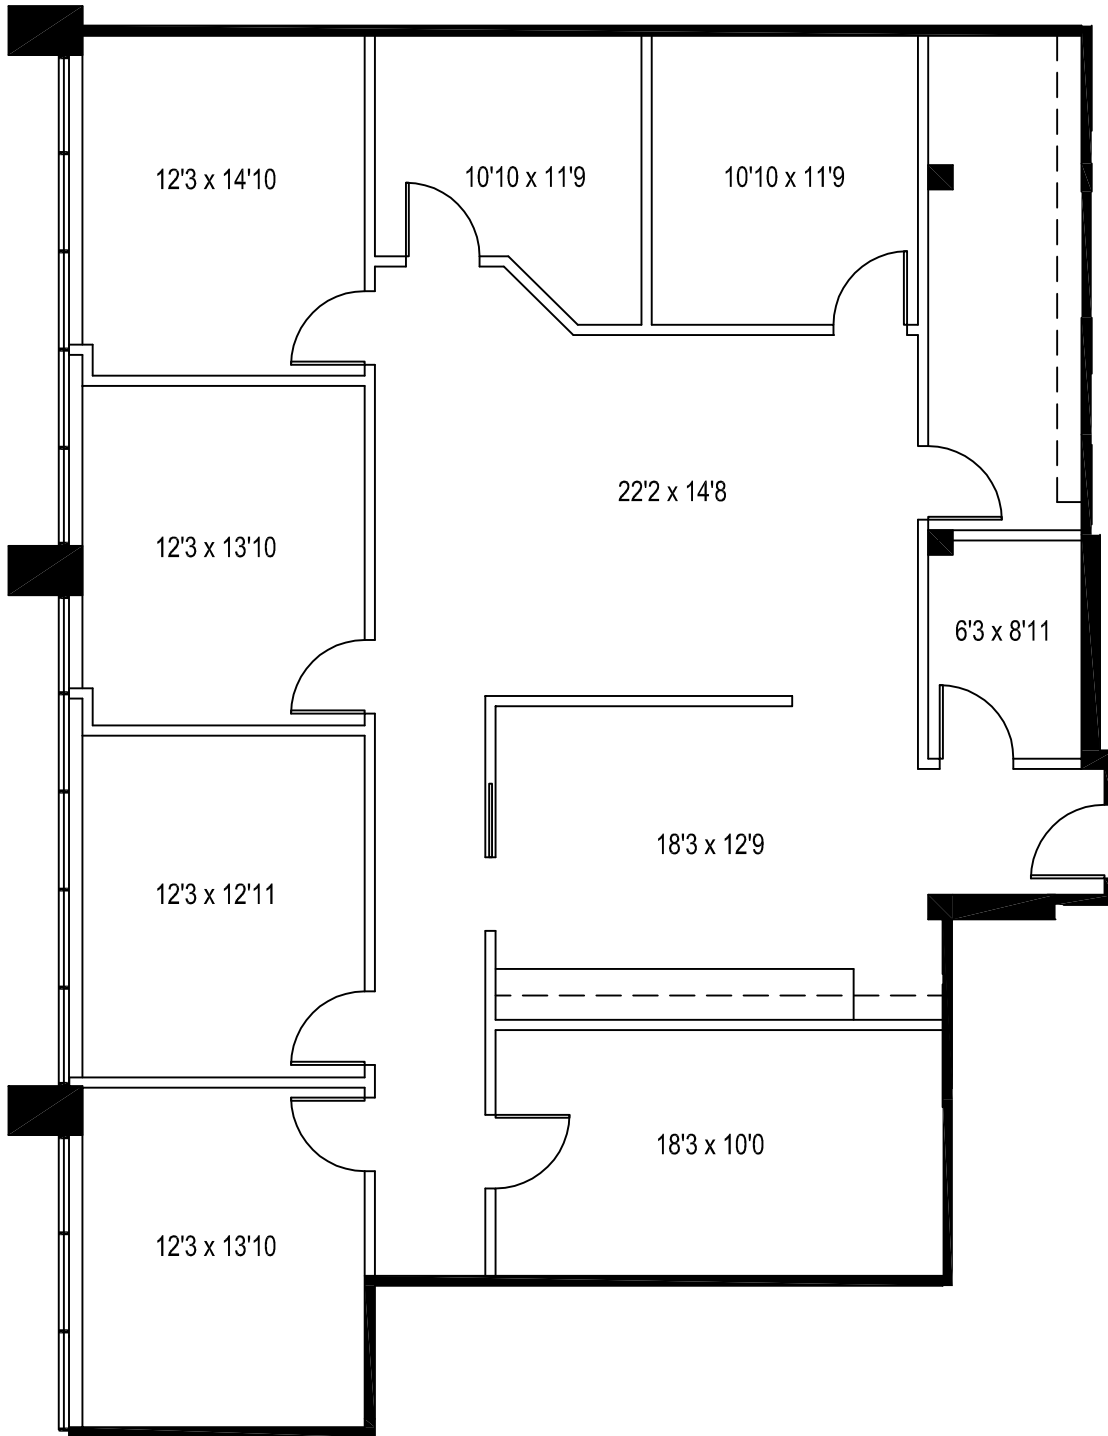

Midtown Centre

O F F I C E P A R K

3947 BOULEVARD CENTER DRIVE
1000 BUILDING SUITE 5
JACKSONVILLE, FLORIDA 32207
904-396-9092

walburn studio
art . architecture . environments

3947 BOULEVARD CENTER DRIVE, SUITE 8
JACKSONVILLE, FLORIDA 32207

FLOOR PLAN
SUITE 302, 4000 BUILDING
4811 BEACH BOULEVARD
JACKSONVILLE, FLORIDA

SCALE: 1/8"=1'-0"

USF: 2,113

RSF: 2,367

2/23/16

SHEET:

1

OF 1