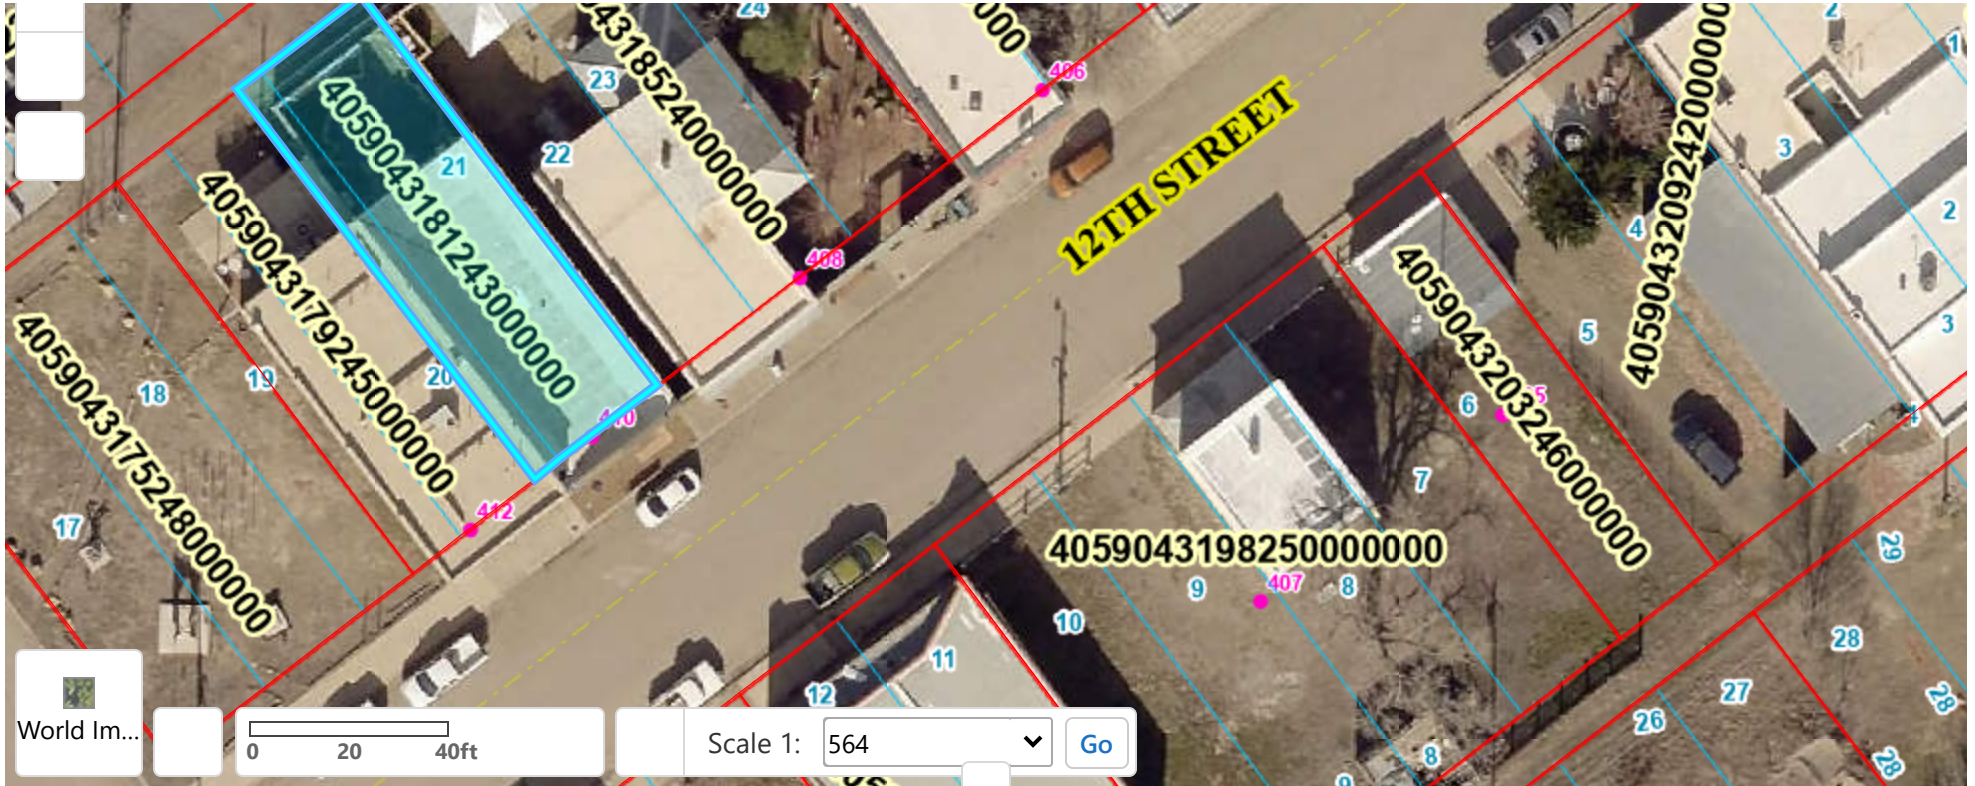

- Full Extent
- Previous Extent
- Next Extent
- Search...
- Layers
- Legend
- Export
- Print
- Share
- Map Query
- Point Select
- Line Measure
- Point Markup
- Street View
- Pictometry
- Help

Parcel: 4059043181243000000

Owner
EIDENBACH, KIRSTIN T

Mailing Address
3230 W HARDY RD TUCSON AZ 85742

Owner Number
222275

Site Address
TWELFTH ST 410

Building value
33953

Book
2019

Page
7117

Subdivision
O. P. ADDITION - CARRIZOZO