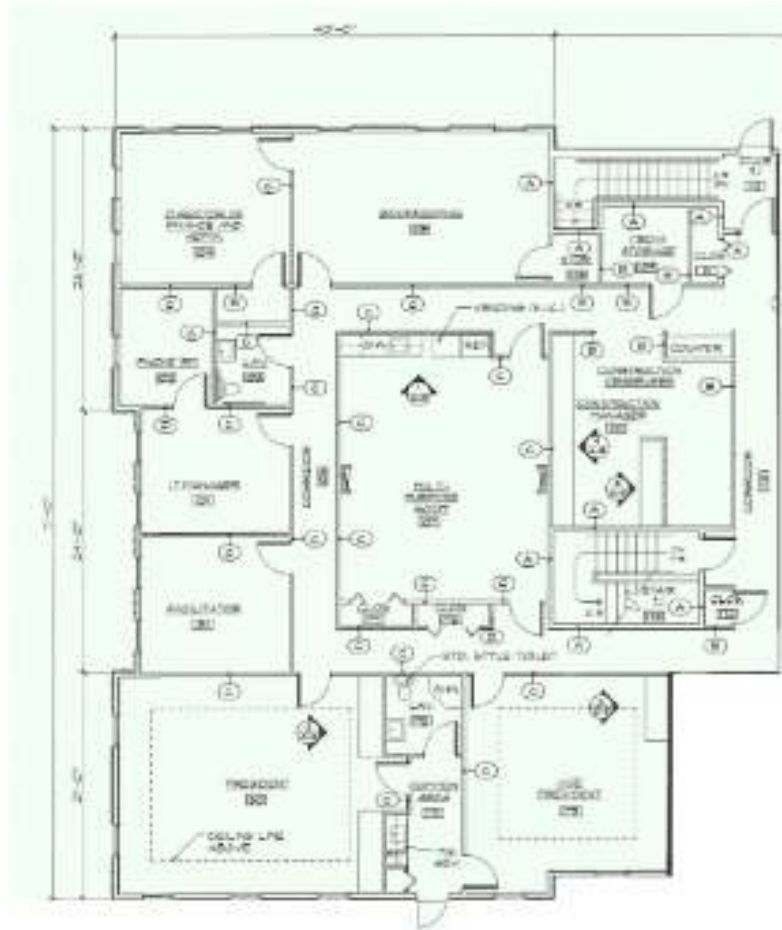

**1456 FERRY RD, SUITE 500
FOUNTAINVILLE, PA
1ST FLOOR PLAN**

LOWER LEVEL