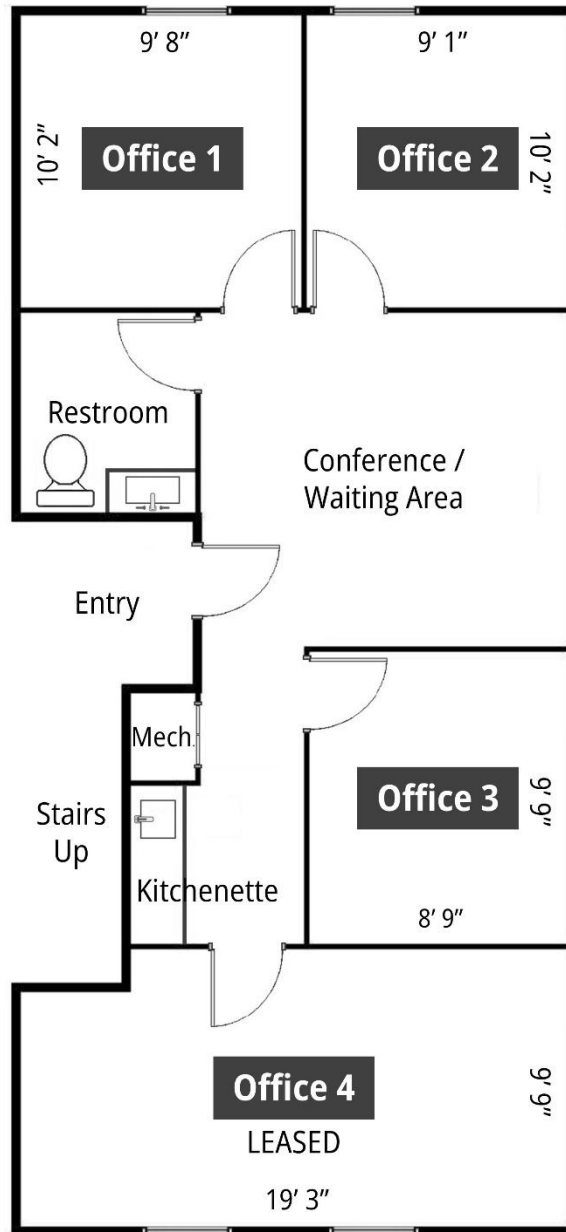

FLOOR PLAN

6512 SIX FORKS RD, STE 201-B
RALEIGH, NC 27615

2ND FLOOR | WALK-UP

OFFICE	AVAILABLE
1	NOW
2	NOW
3	NOW
4	LEASED

Not Drawn to Scale | Dimensions Approximate