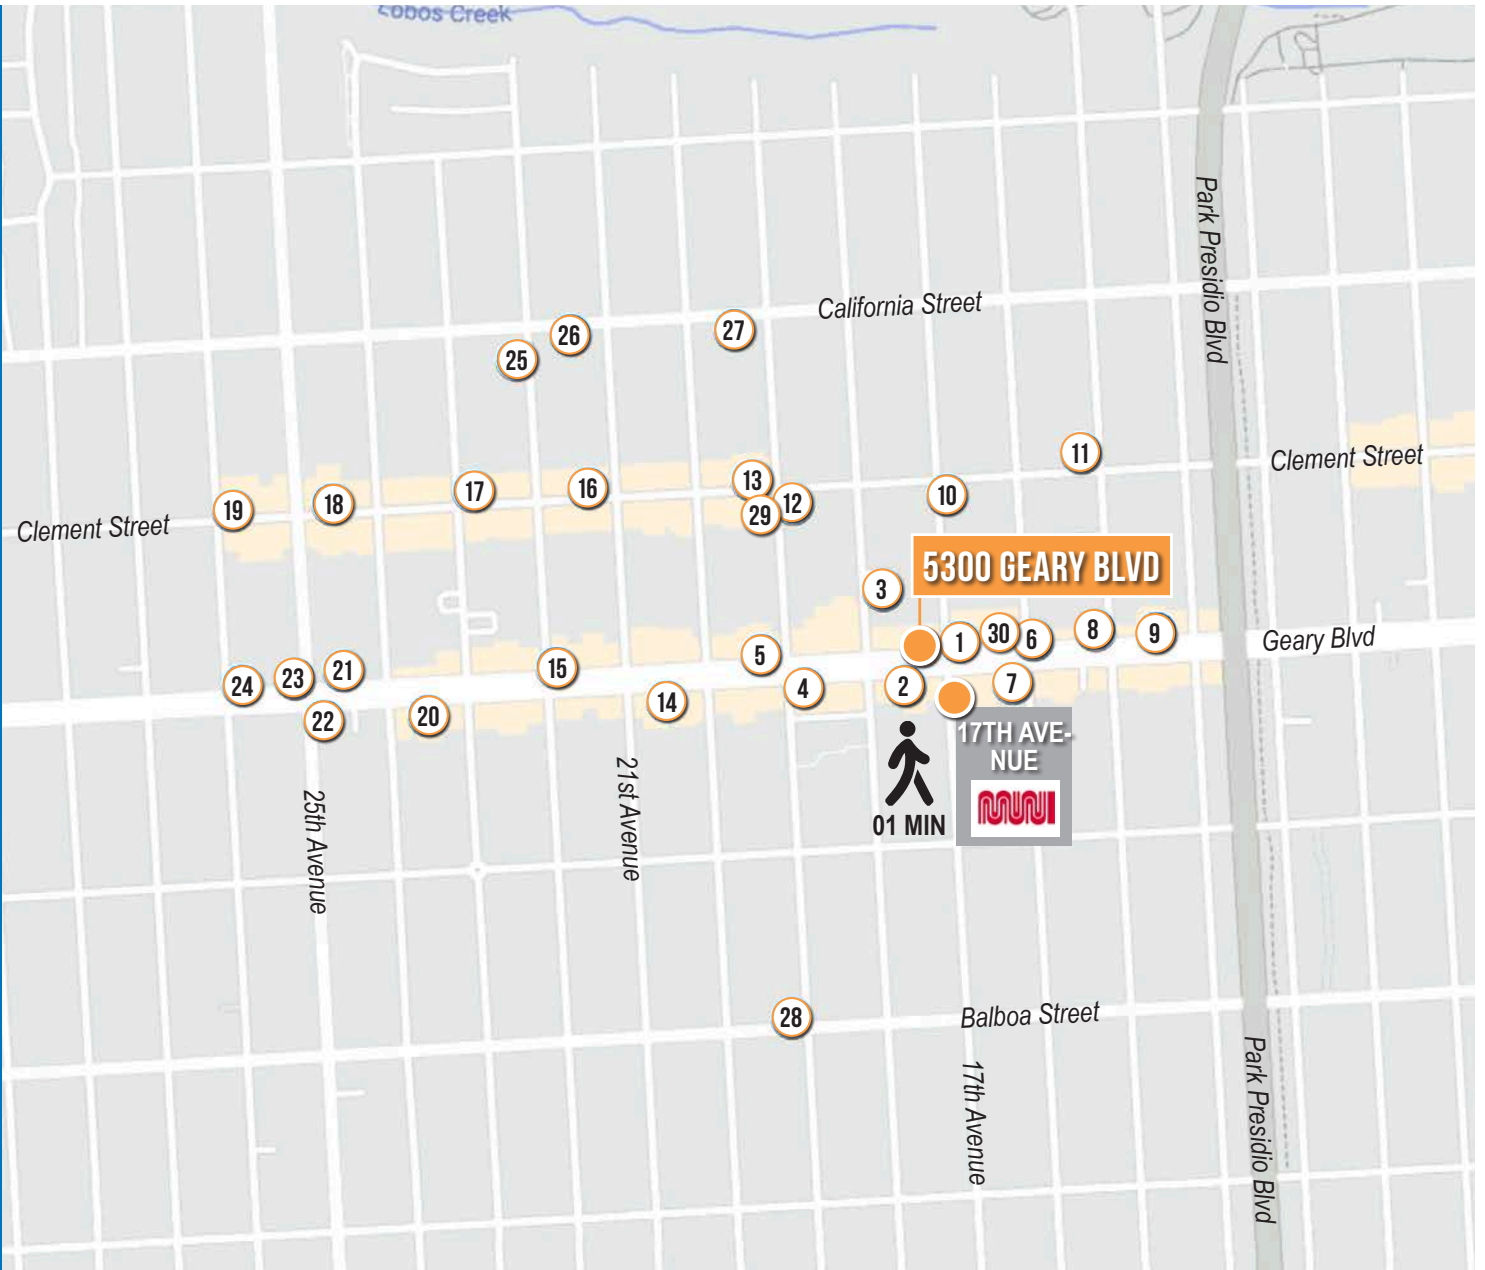

5300 GEARY BOULEVARD

5300 GEARY BOULEVARD

FLOOR PLAN

Suite 210: +/- 582 Square Feet

5300 GEARY BOULEVARD

LOCATION OVERVIEW

Desirable Richmond District location, walkable to nearby amenities and to public transportation.

01 MIN to 17th Avenue Muni
12 MIN to Golden Gate Park
17 MIN to Mountain Lake Park

05 MIN to The Presidio
10 MIN to Japantown
18 MIN to Union Square

16 MIN to 101 On-Ramp
19 MIN to 80 On-Ramp
21 MIN to 280 On-Ramp

5300 GEARY BOULEVARD

NEARBY AMENITIES

- 1..... Walgreens
- 2..... Royal Market Food & Bakery
- 3..... Richmond District YMCA
- 4..... Starbucks
- 5..... Boiling Hot Pot
- 6..... Ross Dress for Less
- 7..... Peet's Coffee
- 8..... 7-Eleven
- 9..... House of Bagels
- 10..... San Francisco Brewcraft
- 11..... Breadbelly
- 12..... Tia Margarita
- 13..... Blue Fin Sushi & Lounge
- 14..... The Blarney Stone Bar
- 15..... The UPS Store
- 16..... Home Coffee Roasters
- 17..... K-Elements BBQ
- 18..... PPQ Dungeness Island
- 19..... Hard Knox Cafe
- 20..... Tommy's Mexican Restaurant
- 21..... Bambū Desserts & Drinks
- 22..... Jiffy Lube
- 23..... Citibank
- 24..... Trad'r Sam
- 25..... Firehouse Pizzeria
- 26..... Bazaar Café
- 27..... New California Food Market
- 28..... Han Il Kwan
- 29..... Lokma
- 30..... Hong Kong Lounge