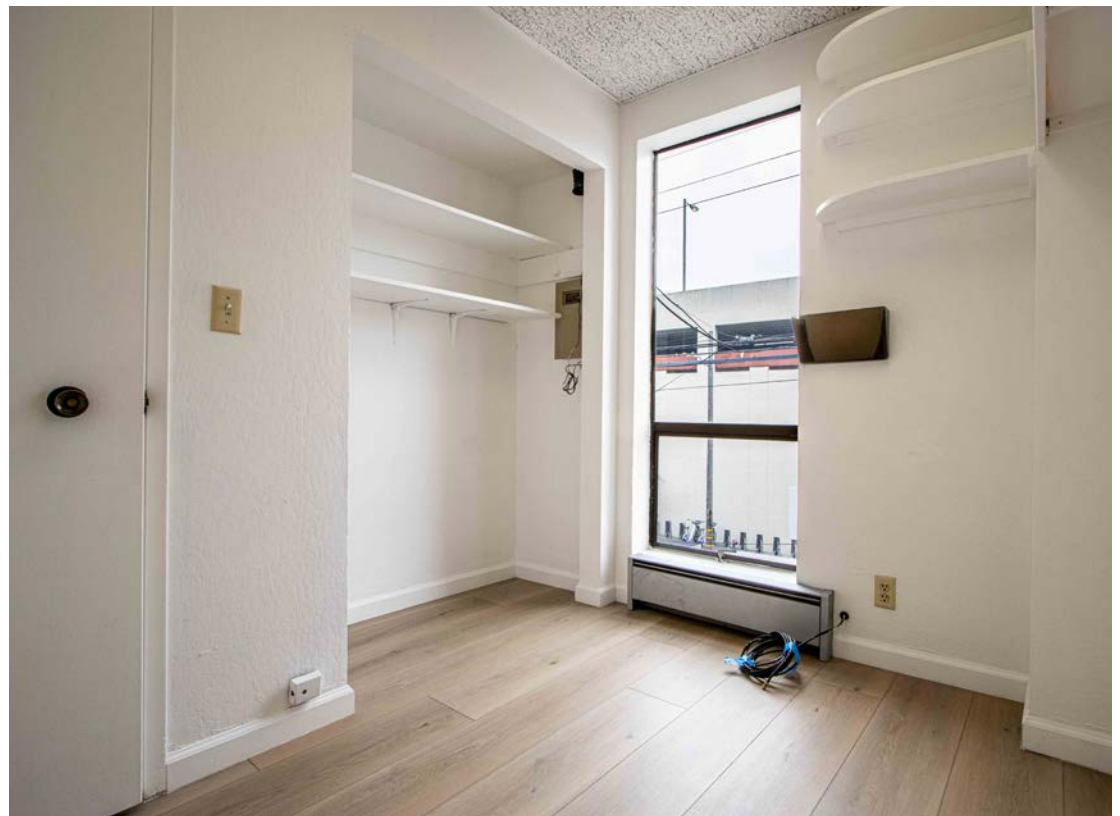

Suite 210: +/- 582 Square Feet

RENTAL RATE

\$1,950 / Month, Industrial Gross

AVAILABLE

Immediately

BUILDING ATTRIBUTES

- + Brand New Renovation
- + Recently Renovated Lobby and Common Areas
- + Recently Renovated Elevator
- + Waiting Room and Reception Area
- + Two (2) Treatment Rooms with Sinks
- + Third Treatment Room or Office Without Sink
- + Kitchenette
- + One (1) Restroom
- + Excellent Natural Light

5300 GEARY BOULEVARD

5300 GEARY BOULEVARD

FLOOR PLAN

Suite 210: +/- 582 Square Feet

5300 GEARY BOULEVARD

LOCATION OVERVIEW

Desirable Richmond District location, walkable to nearby amenities and to public transportation.