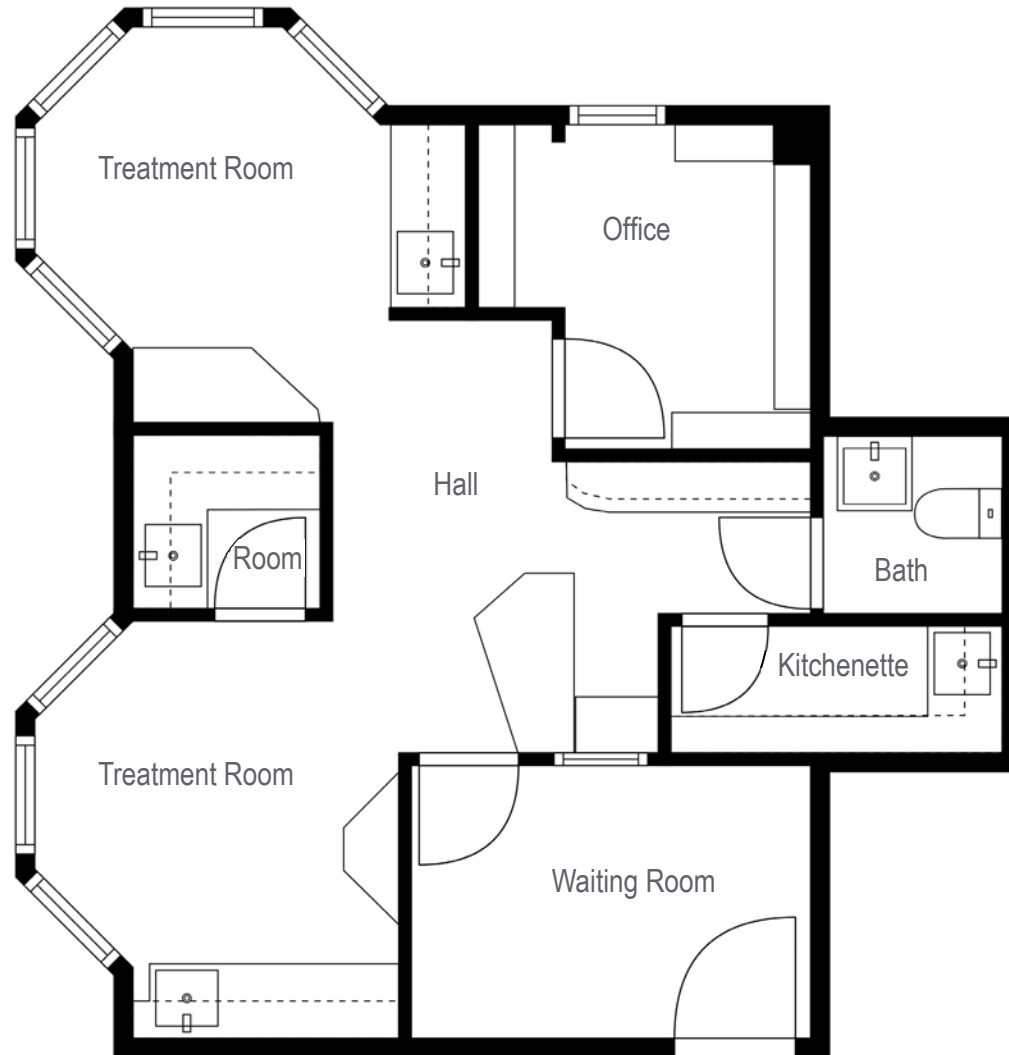

5300 GEARY BOULEVARD SUITE 210

FOR LEASE | MEDICAL OFFICE SUITE AVAILABLE

TCP
TOUCHSTONE
COMMERCIAL PARTNERS

5300 GEARY BOULEVARD

PROPERTY SUMMARY

ADDRESS

5300 Geary Boulevard, San Francisco, CA 94121

AVAILABLE SPACE

Suite 210: +/- 582 Square Feet

RENTAL RATE

\$1,950 / Month, Industrial Gross

AVAILABLE

Immediately

BUILDING ATTRIBUTES

- + Brand New Renovation
- + Recently Renovated Lobby and Common Areas
- + Recently Renovated Elevator
- + Waiting Room and Reception Area
- + Two (2) Treatment Rooms with Sinks
- + Third Treatment Room or Office Without Sink
- + Kitchenette
- + One (1) Restroom
- + Excellent Natural Light

5300 GEARY BOULEVARD

5300 GEARY BOULEVARD

FLOOR PLAN

Suite 210: +/- 582 Square Feet

5300 GEARY BOULEVARD

LOCATION OVERVIEW

Desirable Richmond District location, walkable to nearby amenities and to public transportation.