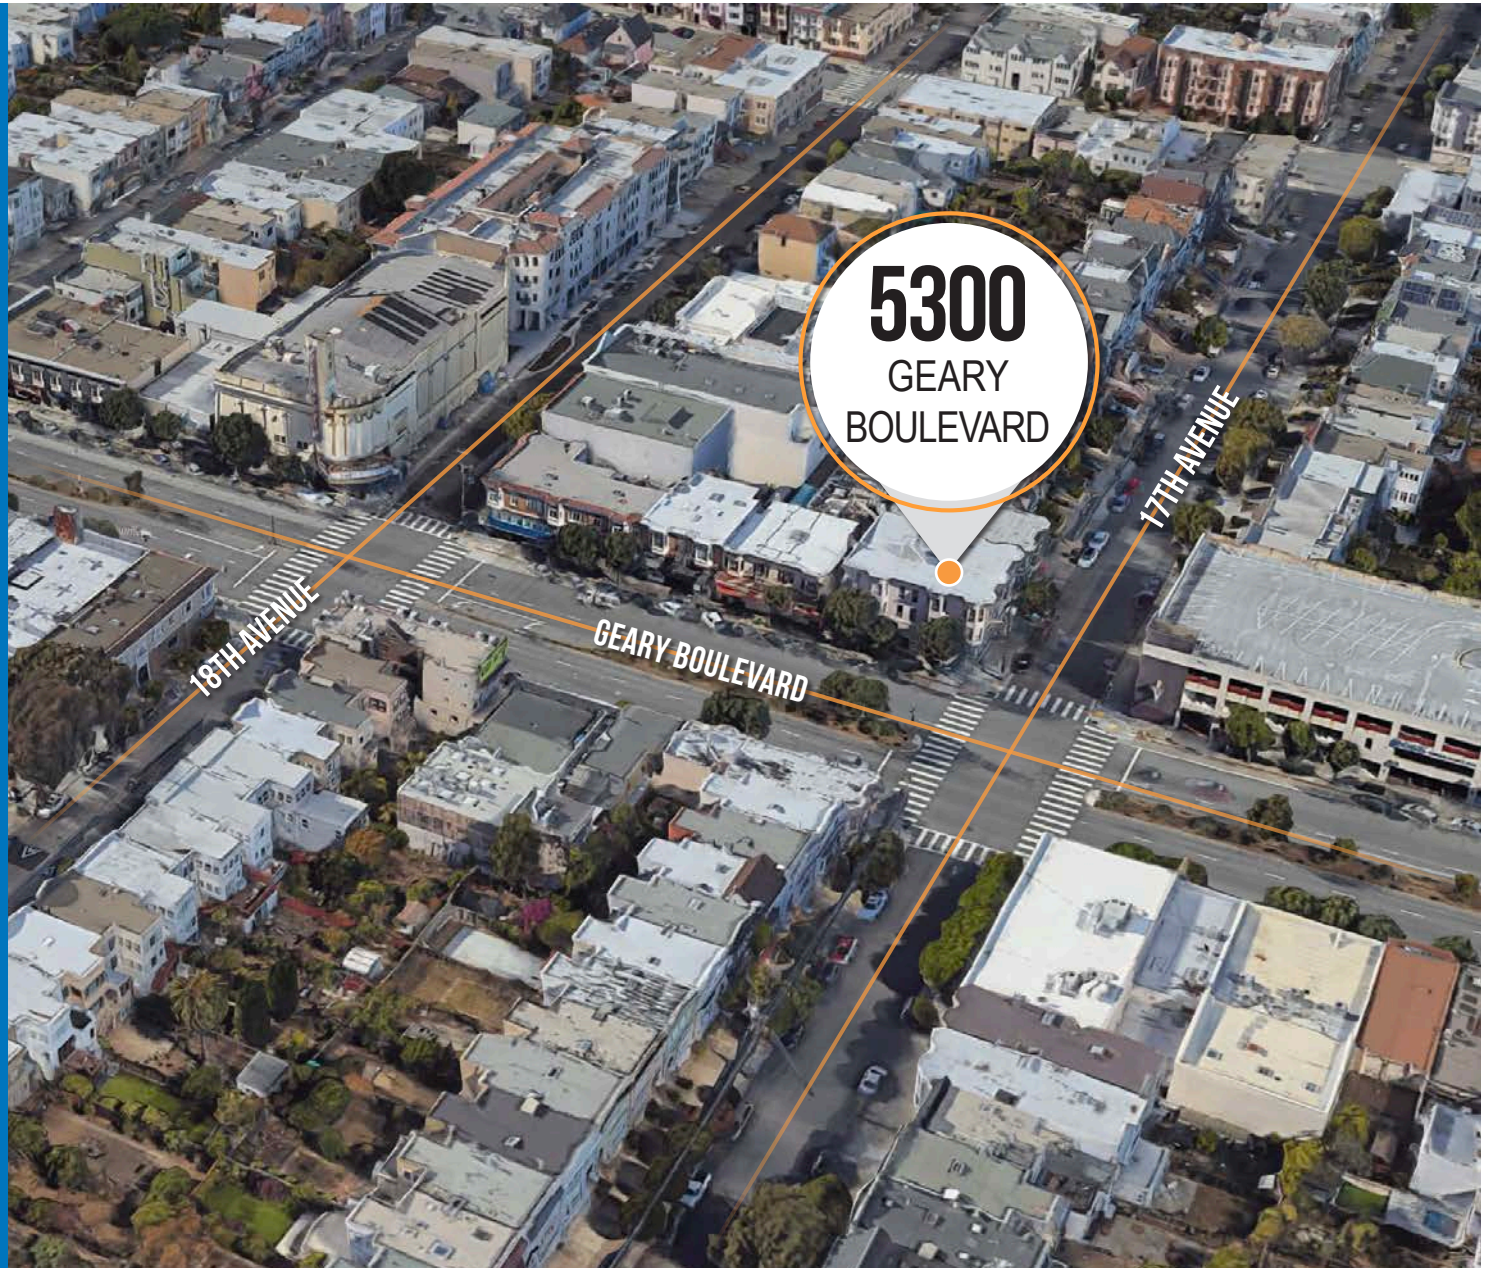

5300 GEARY BOULEVARD SUITE 210

FOR LEASE | MEDICAL OFFICE SUITE AVAILABLE

TCP
TOUCHSTONE
COMMERCIAL PARTNERS

5300 GEARY BOULEVARD

PROPERTY SUMMARY

ADDRESS

5300 Geary Boulevard, San Francisco, CA 94121

AVAILABLE SPACE

5300 GEARY BOULEVARD

5300 GEARY BOULEVARD

FLOOR PLAN

Suite 210: +/- 582 Square Feet

5300 GEARY BOULEVARD

LOCATION OVERVIEW

Desirable Richmond District location, walkable to nearby amenities and to public transportation.

01 MIN to 17th Avenue Muni
12 MIN to Golden Gate Park
17 MIN to Mountain Lake Park

05 MIN to The Presidio
10 MIN to Japantown
18 MIN to Union Square

16 MIN to 101 On-Ramp
19 MIN to 80 On-Ramp
21 MIN to 280 On-Ramp