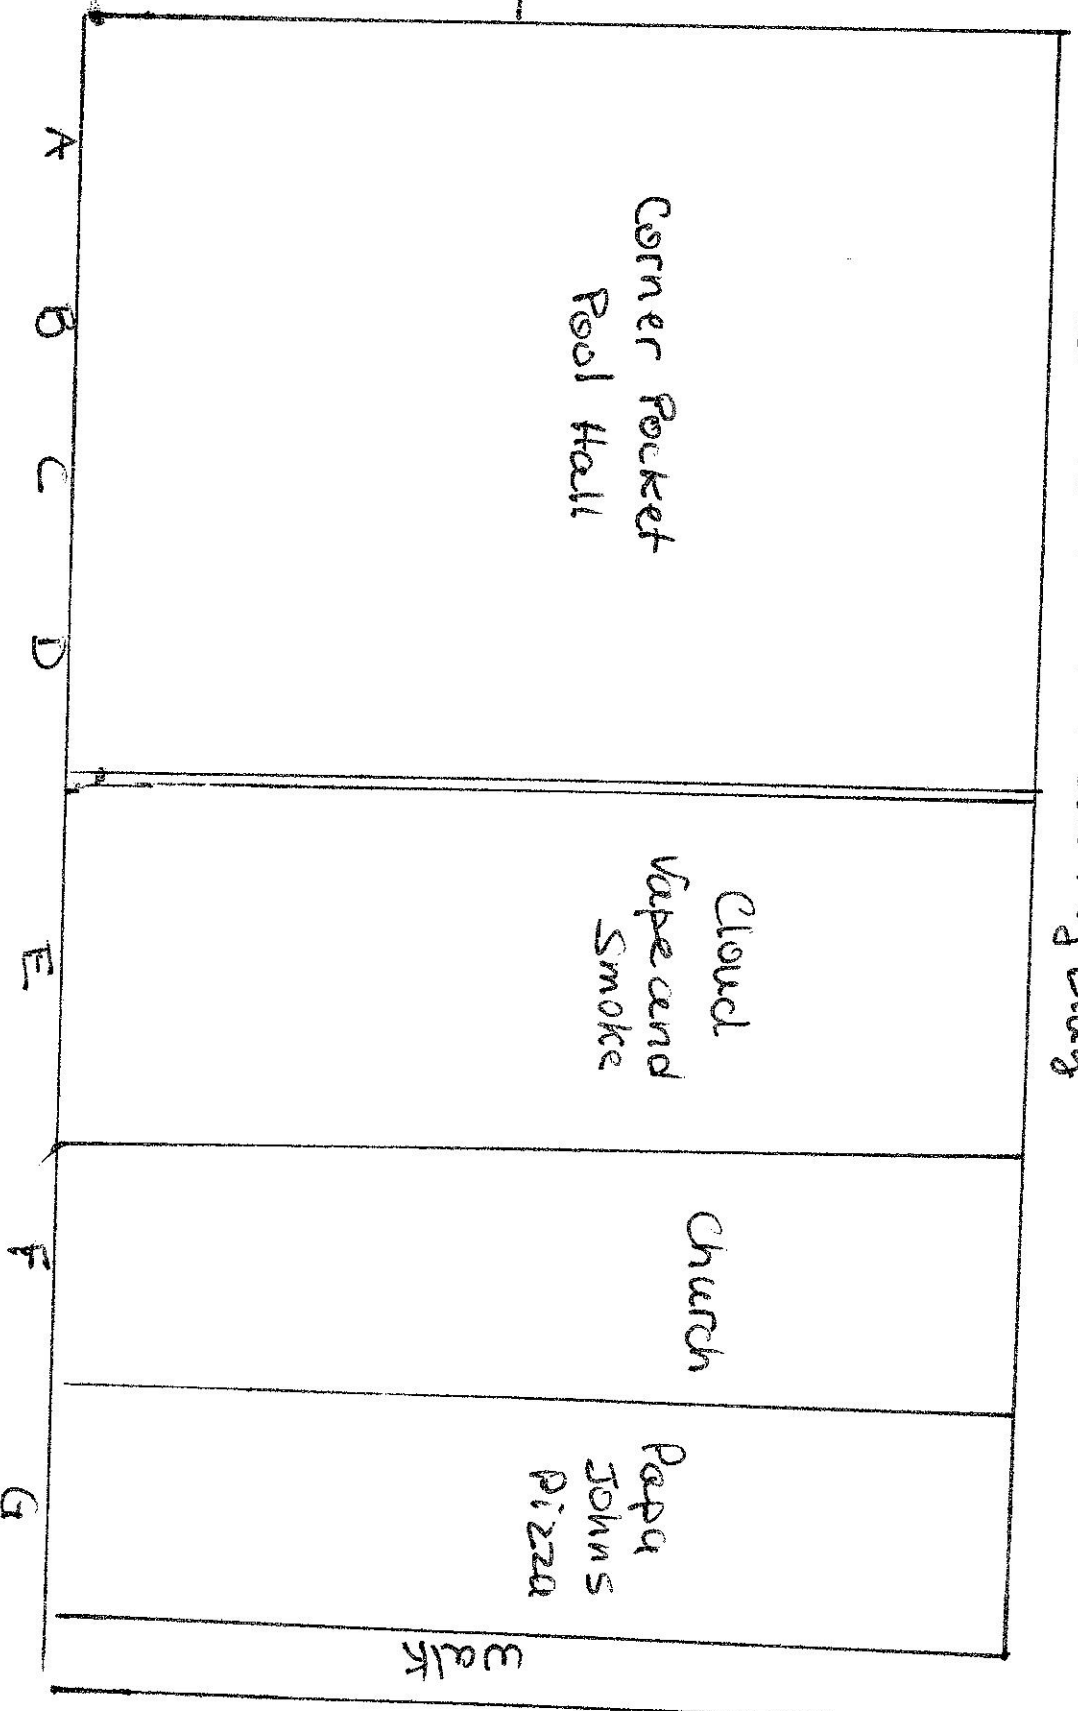

Fence

Gate

Concrete walk + back of Bldg

Corner Pocket
Pool Hall

Cloud
Vape and
Smoke

Church

Pappa
Johns
Pizza

walk

Iron fence

Ditch - Run off -

15795 sq.f.

Parking Area