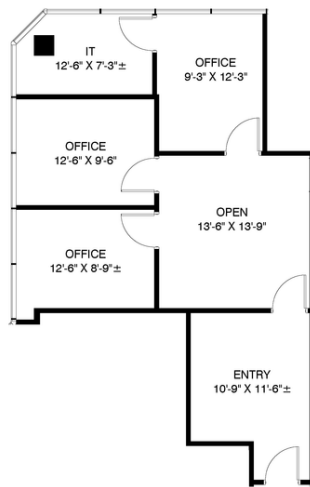

## **LOCATION**

- Dining, lodging, and banking options within walking distance
- 5 miles from Colleyville, 9 miles to Grapevine and DFW Airport

**Suite 202**  
**964 RSF**

**Suite 200**  
**1,034 RSF**

**Suite 409**  
**1,812 RSF**