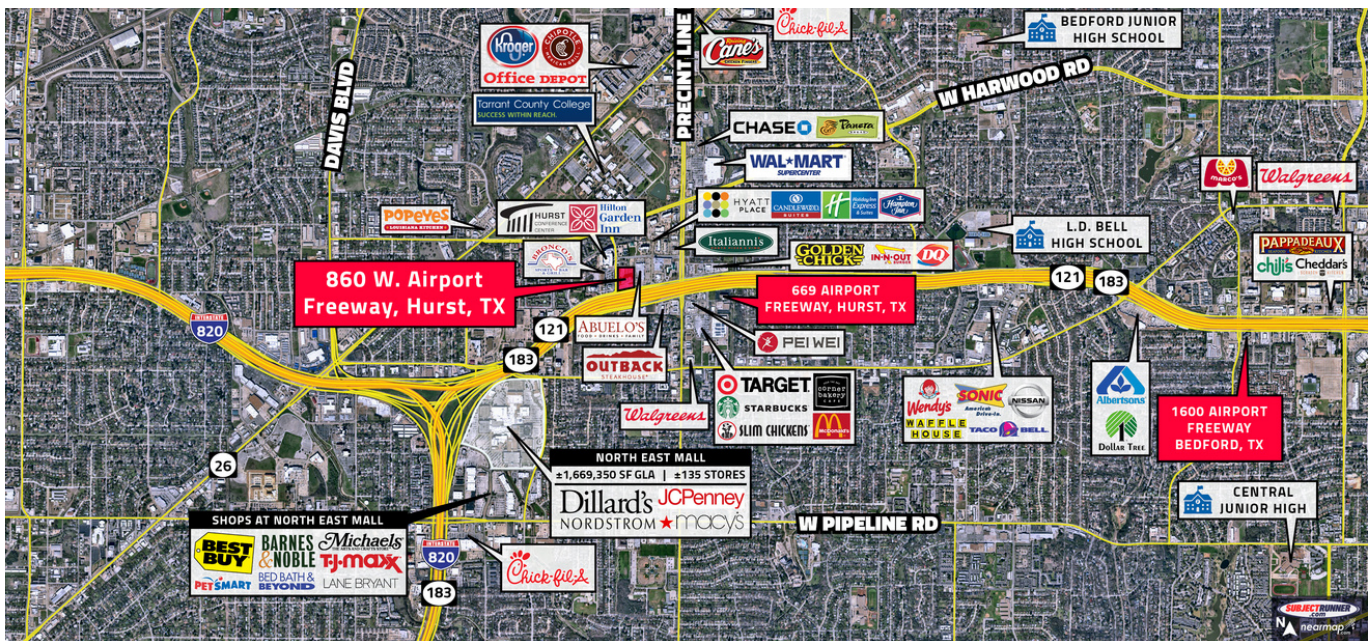

## **LOCATION**

- Dining, lodging, and banking options within walking distance
- 5 miles from Colleyville, 9 miles to Grapevine and DFW Airport

**Suite 202**  
**964 RSF**

**Suite 200**  
**1,034 RSF**

**Suite 409**  
**1,812 RSF**