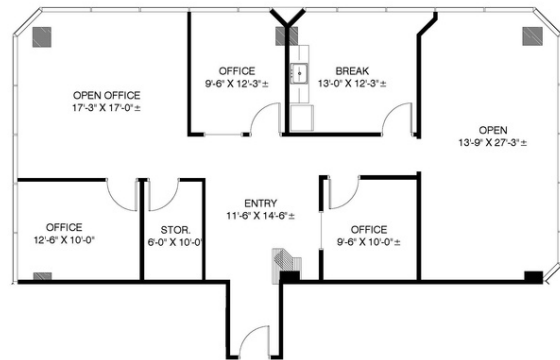

## **LOCATION**

- Dining, lodging, and banking options within walking distance
- 5 miles from Colleyville, 9 miles to Grapevine and DFW Airport

**Suite 202**  
**964 RSF**

**Suite 200**  
**1,034 RSF**

**Suite 409**  
**1,812 RSF**