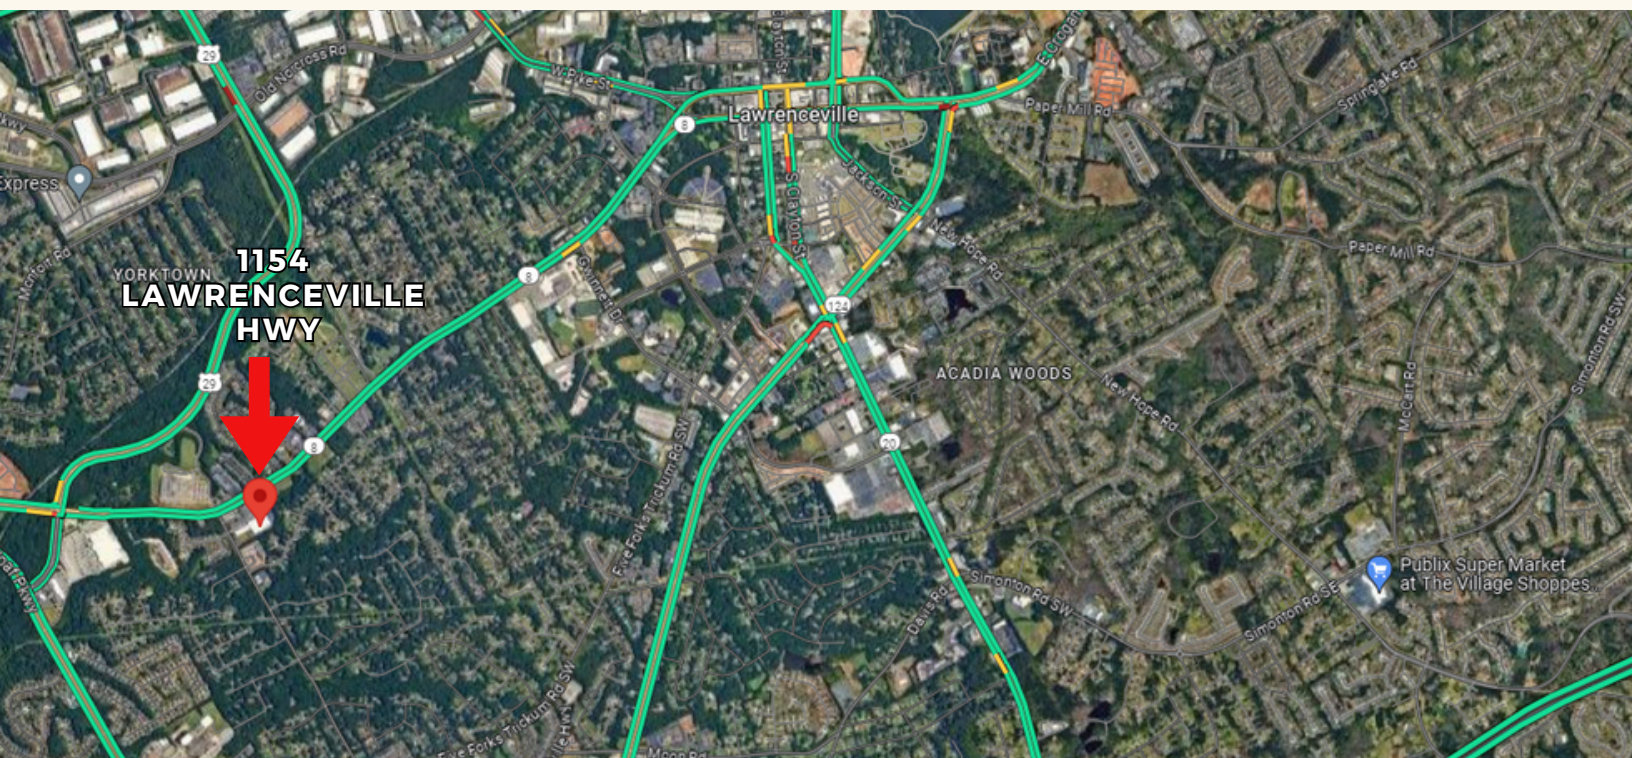

1154 LAWRENCEVILLE HWY

1,600-2,000 SF

Retail Shopping Center Lawrenceville

SHOPPING CENTER
1154 Lawrenceville Hwy
Lawrenceville, GA 30046

STOREFRONT RETAIL
1,600 - 2,000 SF AVAILABLE
various retail uses permitted

1154 LAWRENCEVILLE HWY

1154 Lawrenceville Hwy & Johnson Rd

<input type="checkbox"/>	1st - 101	1,600 SF	1,600 SF	Retail	\$17.00 NNN
<input type="checkbox"/>	1st - 206	2,000 SF	2,000 SF	Retail	\$17.00 NNN
<input type="checkbox"/>	1st - 208	2,000 SF	2,000 SF	Retail	\$17.00 NNN

SHOPPING CENTER
1154 Lawrenceville Hwy
Lawrenceville, GA 30046

STOREFRONT RETAIL
1,600 - 2,000 SF AVAILABLE!
various retail uses permitted