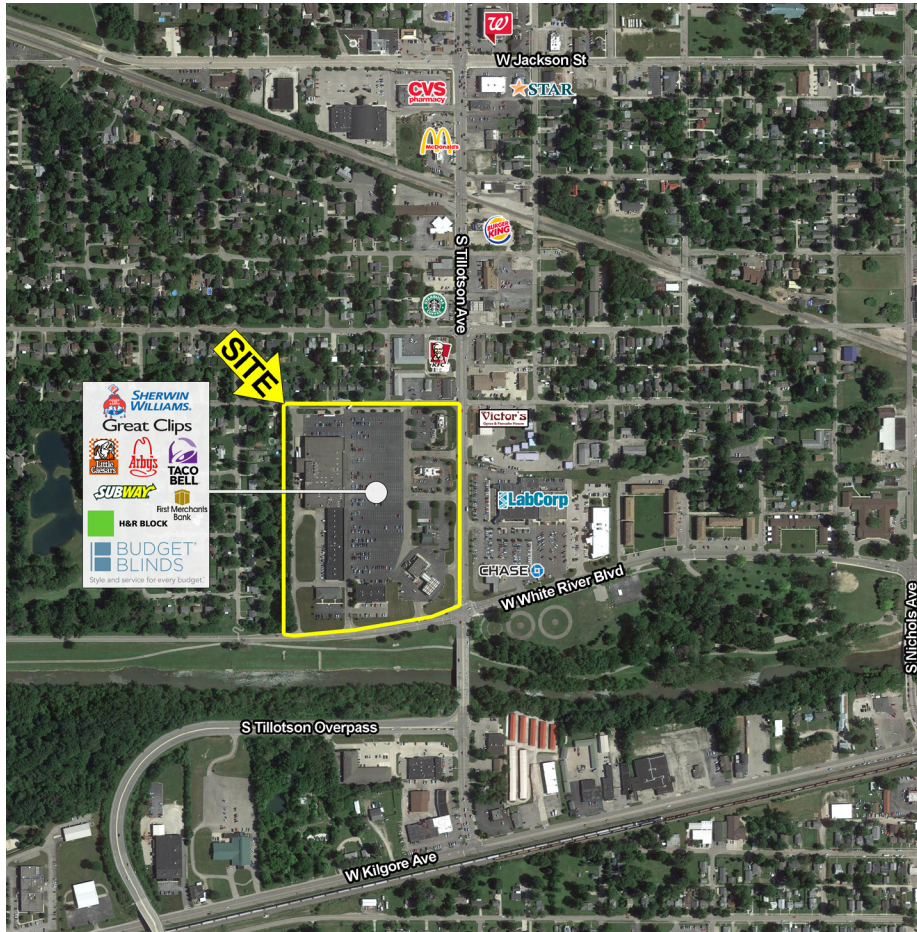

River Plaza

811 South Tillotson Avenue, Muncie, IN 47304

TRAFFIC COUNTS

Tillotson Ave - 25,568 ADT
White River Blvd - 9,232 ADT

FOR LEASE

- **1,105 / 2,922 sf available**
- Anchored by Payless Grocery
- Close proximity to Ball State University
- Pylon signage available
- Tremendous traffic on Tillotson Avenue
- Very dense daytime and evening population

CONTACT

McCrea Property Group
for more details
317.663.8446

MARKET DEMOGRAPHICS

Radius	Population	Income	Households	Daytime Pop
1 Mile	13,303	\$45,546	5,208	4,106
3 Mile	88,261	\$56,264	36,148	138,087
5 Mile	227,375	\$53,301	93,837	248,588

River Plaza

811 South Tillotson Avenue, Muncie, IN 47304

Suite	Tenant	SF
1	Sherwin-Williams	
2	Available	2,922
3	T-Nails	
4	Great Clips	
5	Available	1,105
6	Wing Stop	
7	Little Caesars Pizza	
8	China Kitchen	
9	Japanese Restaurant	
10	Budget Blinds	
11	H&R Block	
12a	F45	
815A	Country Charm	