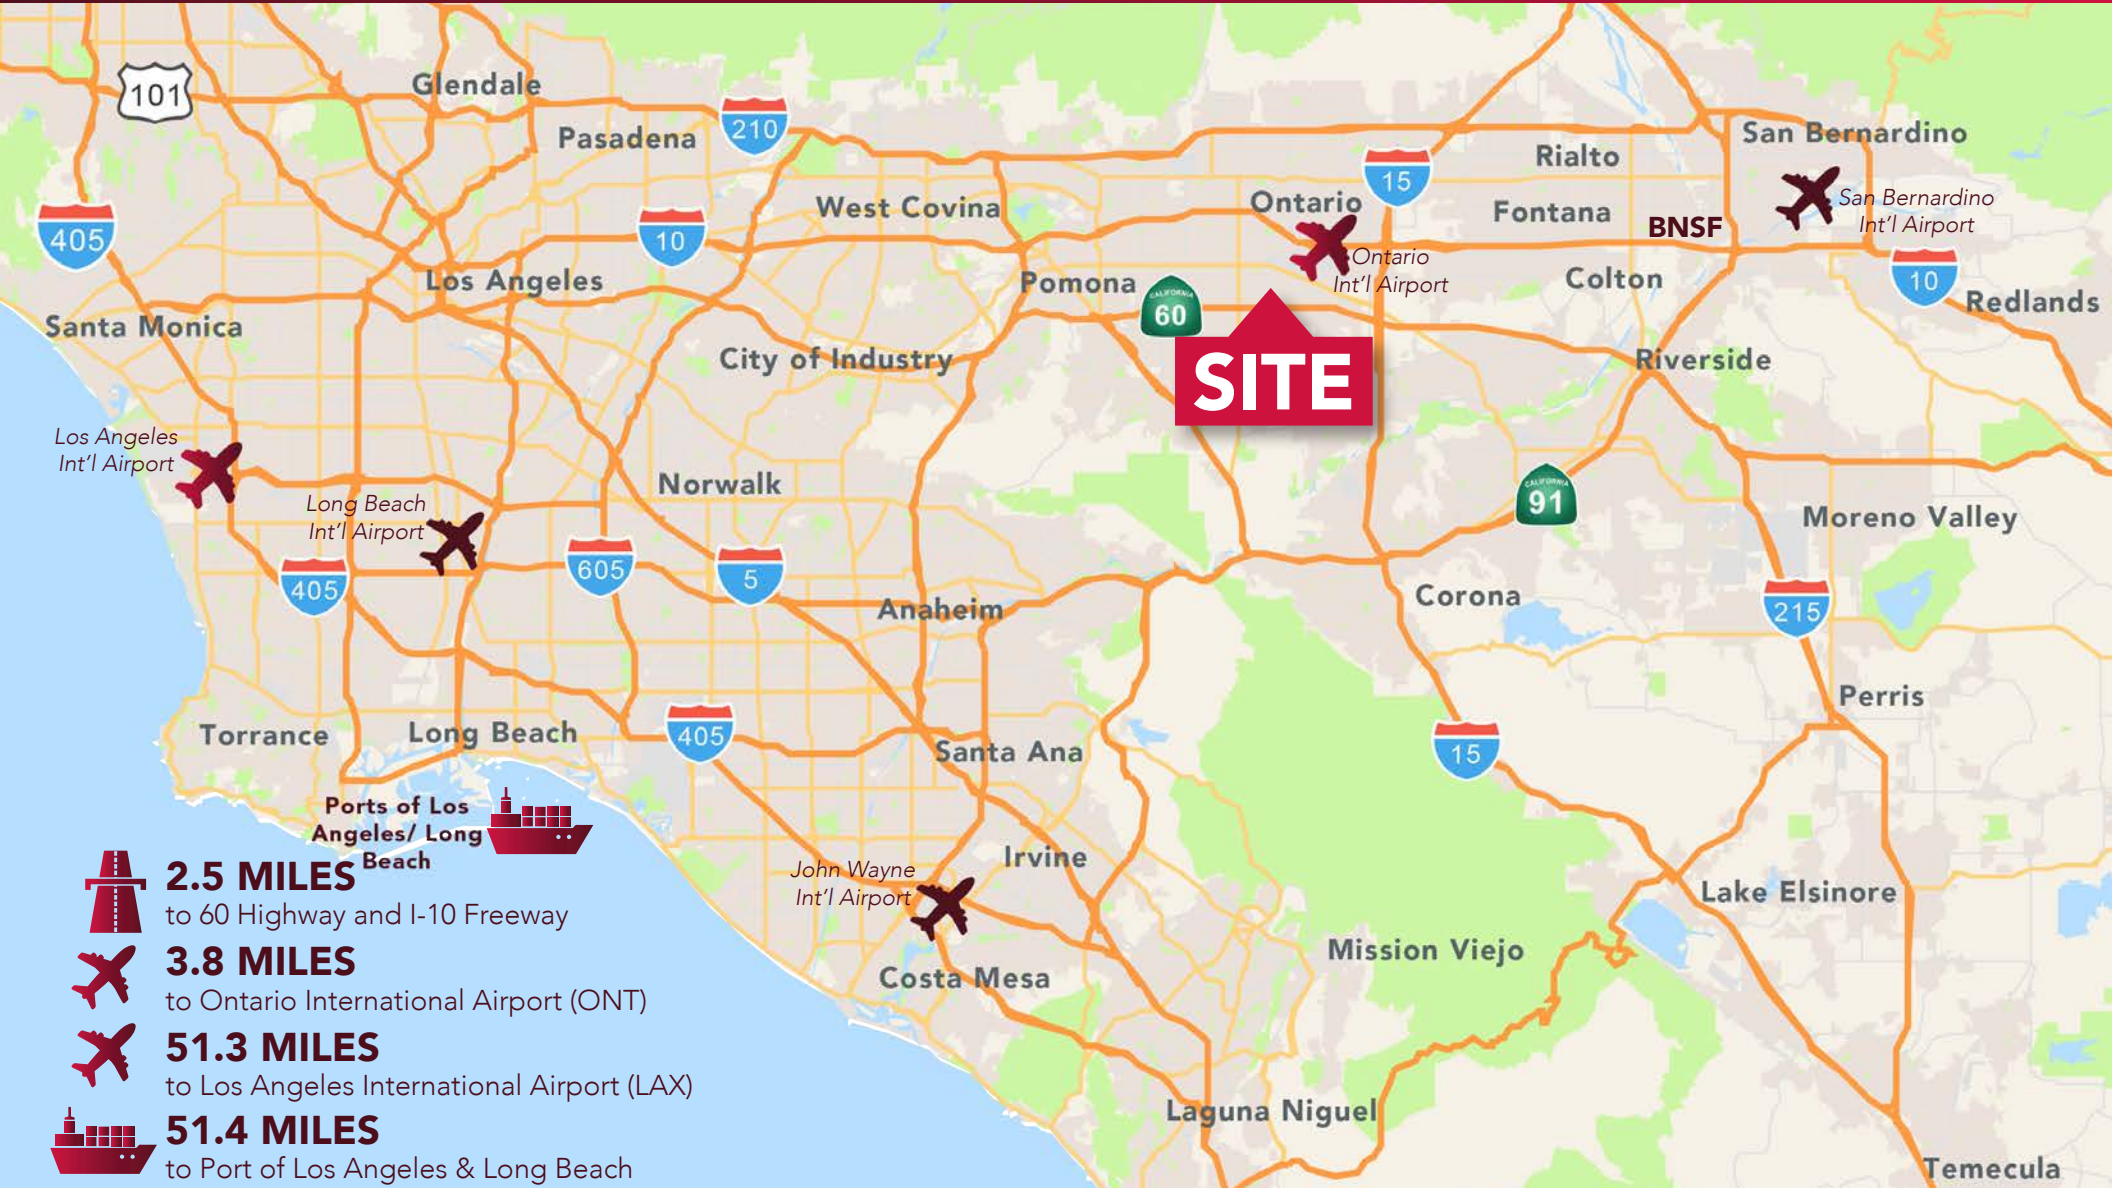

FOR LEASE: RARE ±2,000 SF WAREHOUSE ON 1.75 ACRES

1339 W STATE ST, ONTARIO, CA 91762

RYAN TURNQUIST

951.276.3680 // DRE# 01971265

RTURNQUIST@LEERIVERSIDE.COM

MAT SKOGEBO

951.276.3646 // DRE# 01975345

MSKOGEBO@LEERIVERSIDE.COM

SARAH MUDGE

951.276.3676 // DRE# 02138748

SMUDGE@LEERIVERSIDE.COM

LEE & ASSOCIATES

COMMERCIAL REAL ESTATE SERVICES

No warranty or representation has been made to the accuracy of the foregoing information. Terms of sale or lease and availability are subject to change or withdrawal without notice. Lee & Associates Commercial Real Estate Services, Inc.
-Riverside, 3240 Mission Inn Avenue, Riverside, CA 92507 | 951.276.3600 | Corporate DRE#: 01048055 | www.lee-associates.com