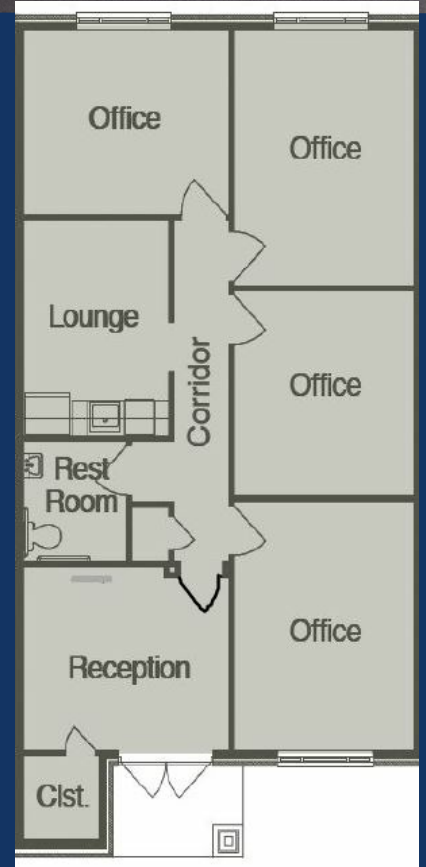

### *BRAND NEW OFFICE SUITE FOR LEASE!*

**BRAND NEW- 1228 SQUARE FOOT OFFICE CONDOMINIUM FOR LEASE!**  
Suite 602 is ready for immediate occupancy! Centrally located between Custer Road and Eldorado on Stonebridge Drive, just minutes from 121 and 380. This office suite is a frontage unit facing Stonebridge Drive. Fully built out with a reception area, four private offices, kitchen/break room and restroom. Perfect for any professional service business. Contact Samantha today at 214-973-9111 or [samantha@shb-inc.com](mailto:samantha@shb-inc.com) to schedule a tour!