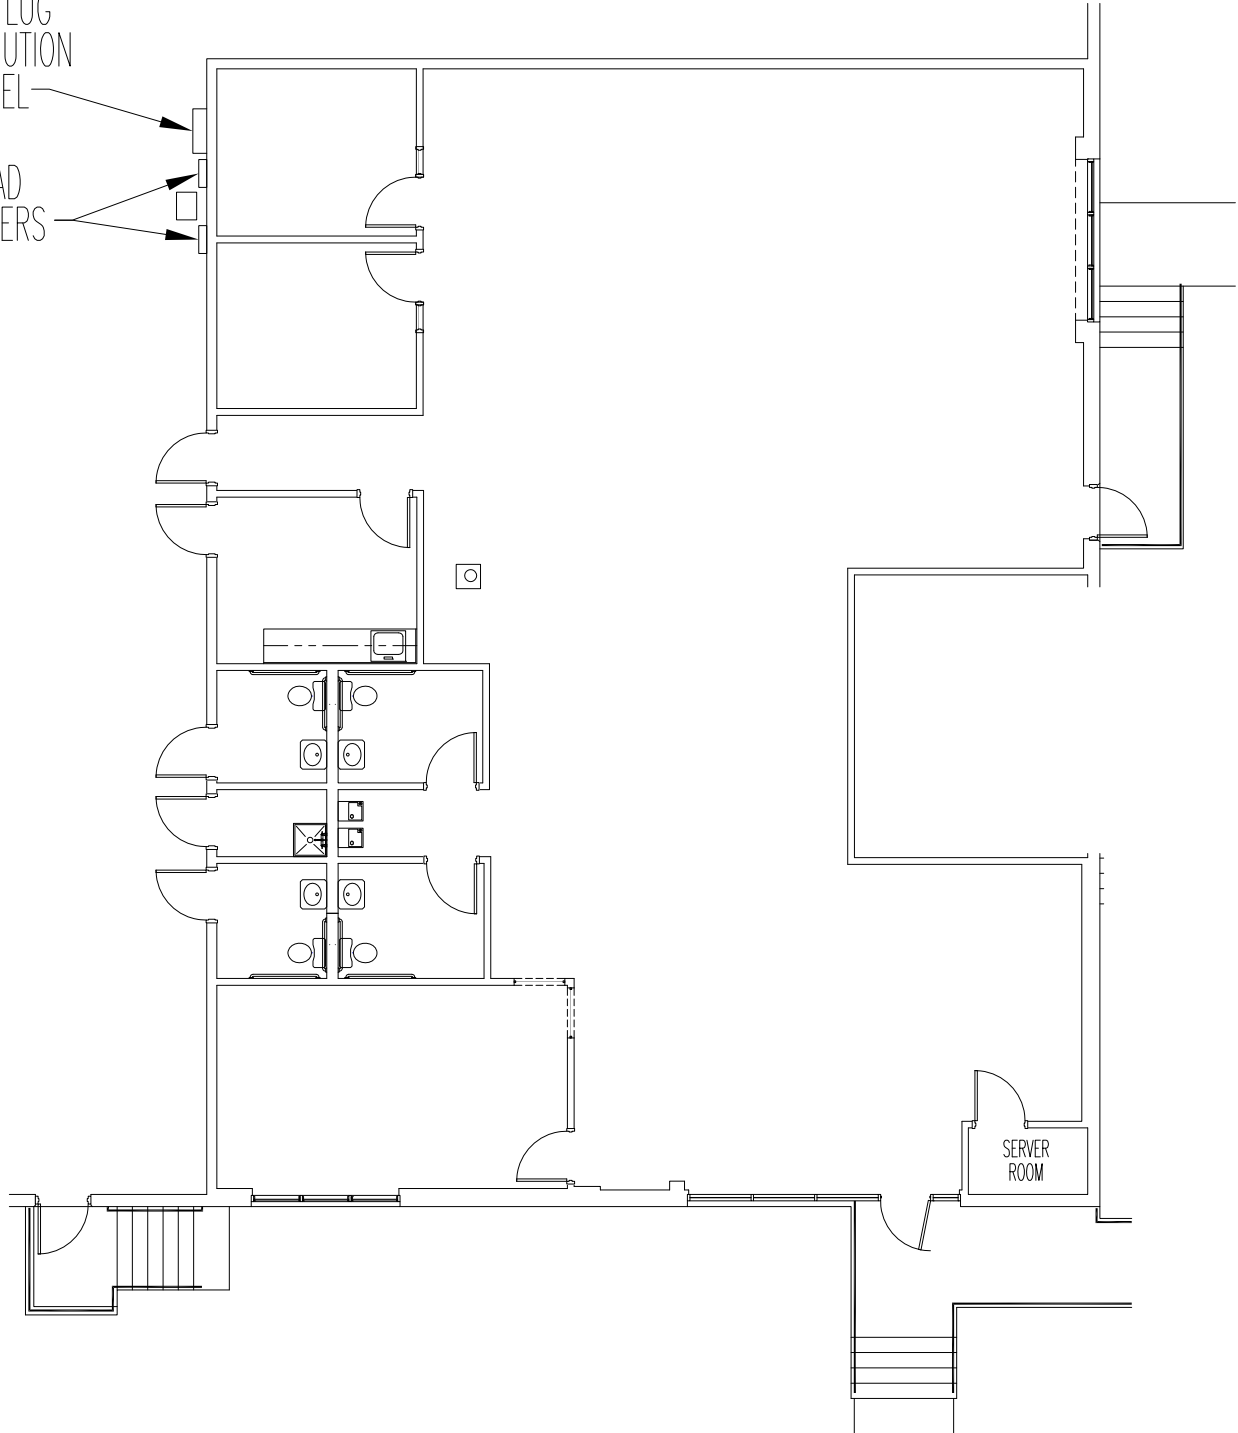

MAIN LUG
DISTRIBUTION
PANEL

LOAD
CENTERS

800 INTERNATIONAL PARKWAY – OFFICE PLAN

NOT TO SCALE

PREMISES APPROX. 34,183 SQUARE FEET TOTAL
APPROX. 3,322 SQUARE FEET OFFICE

CadCom Pro, LLC
(727) 432-8308

NOTE: DIMENSIONS ARE TO THE NEAREST INCH