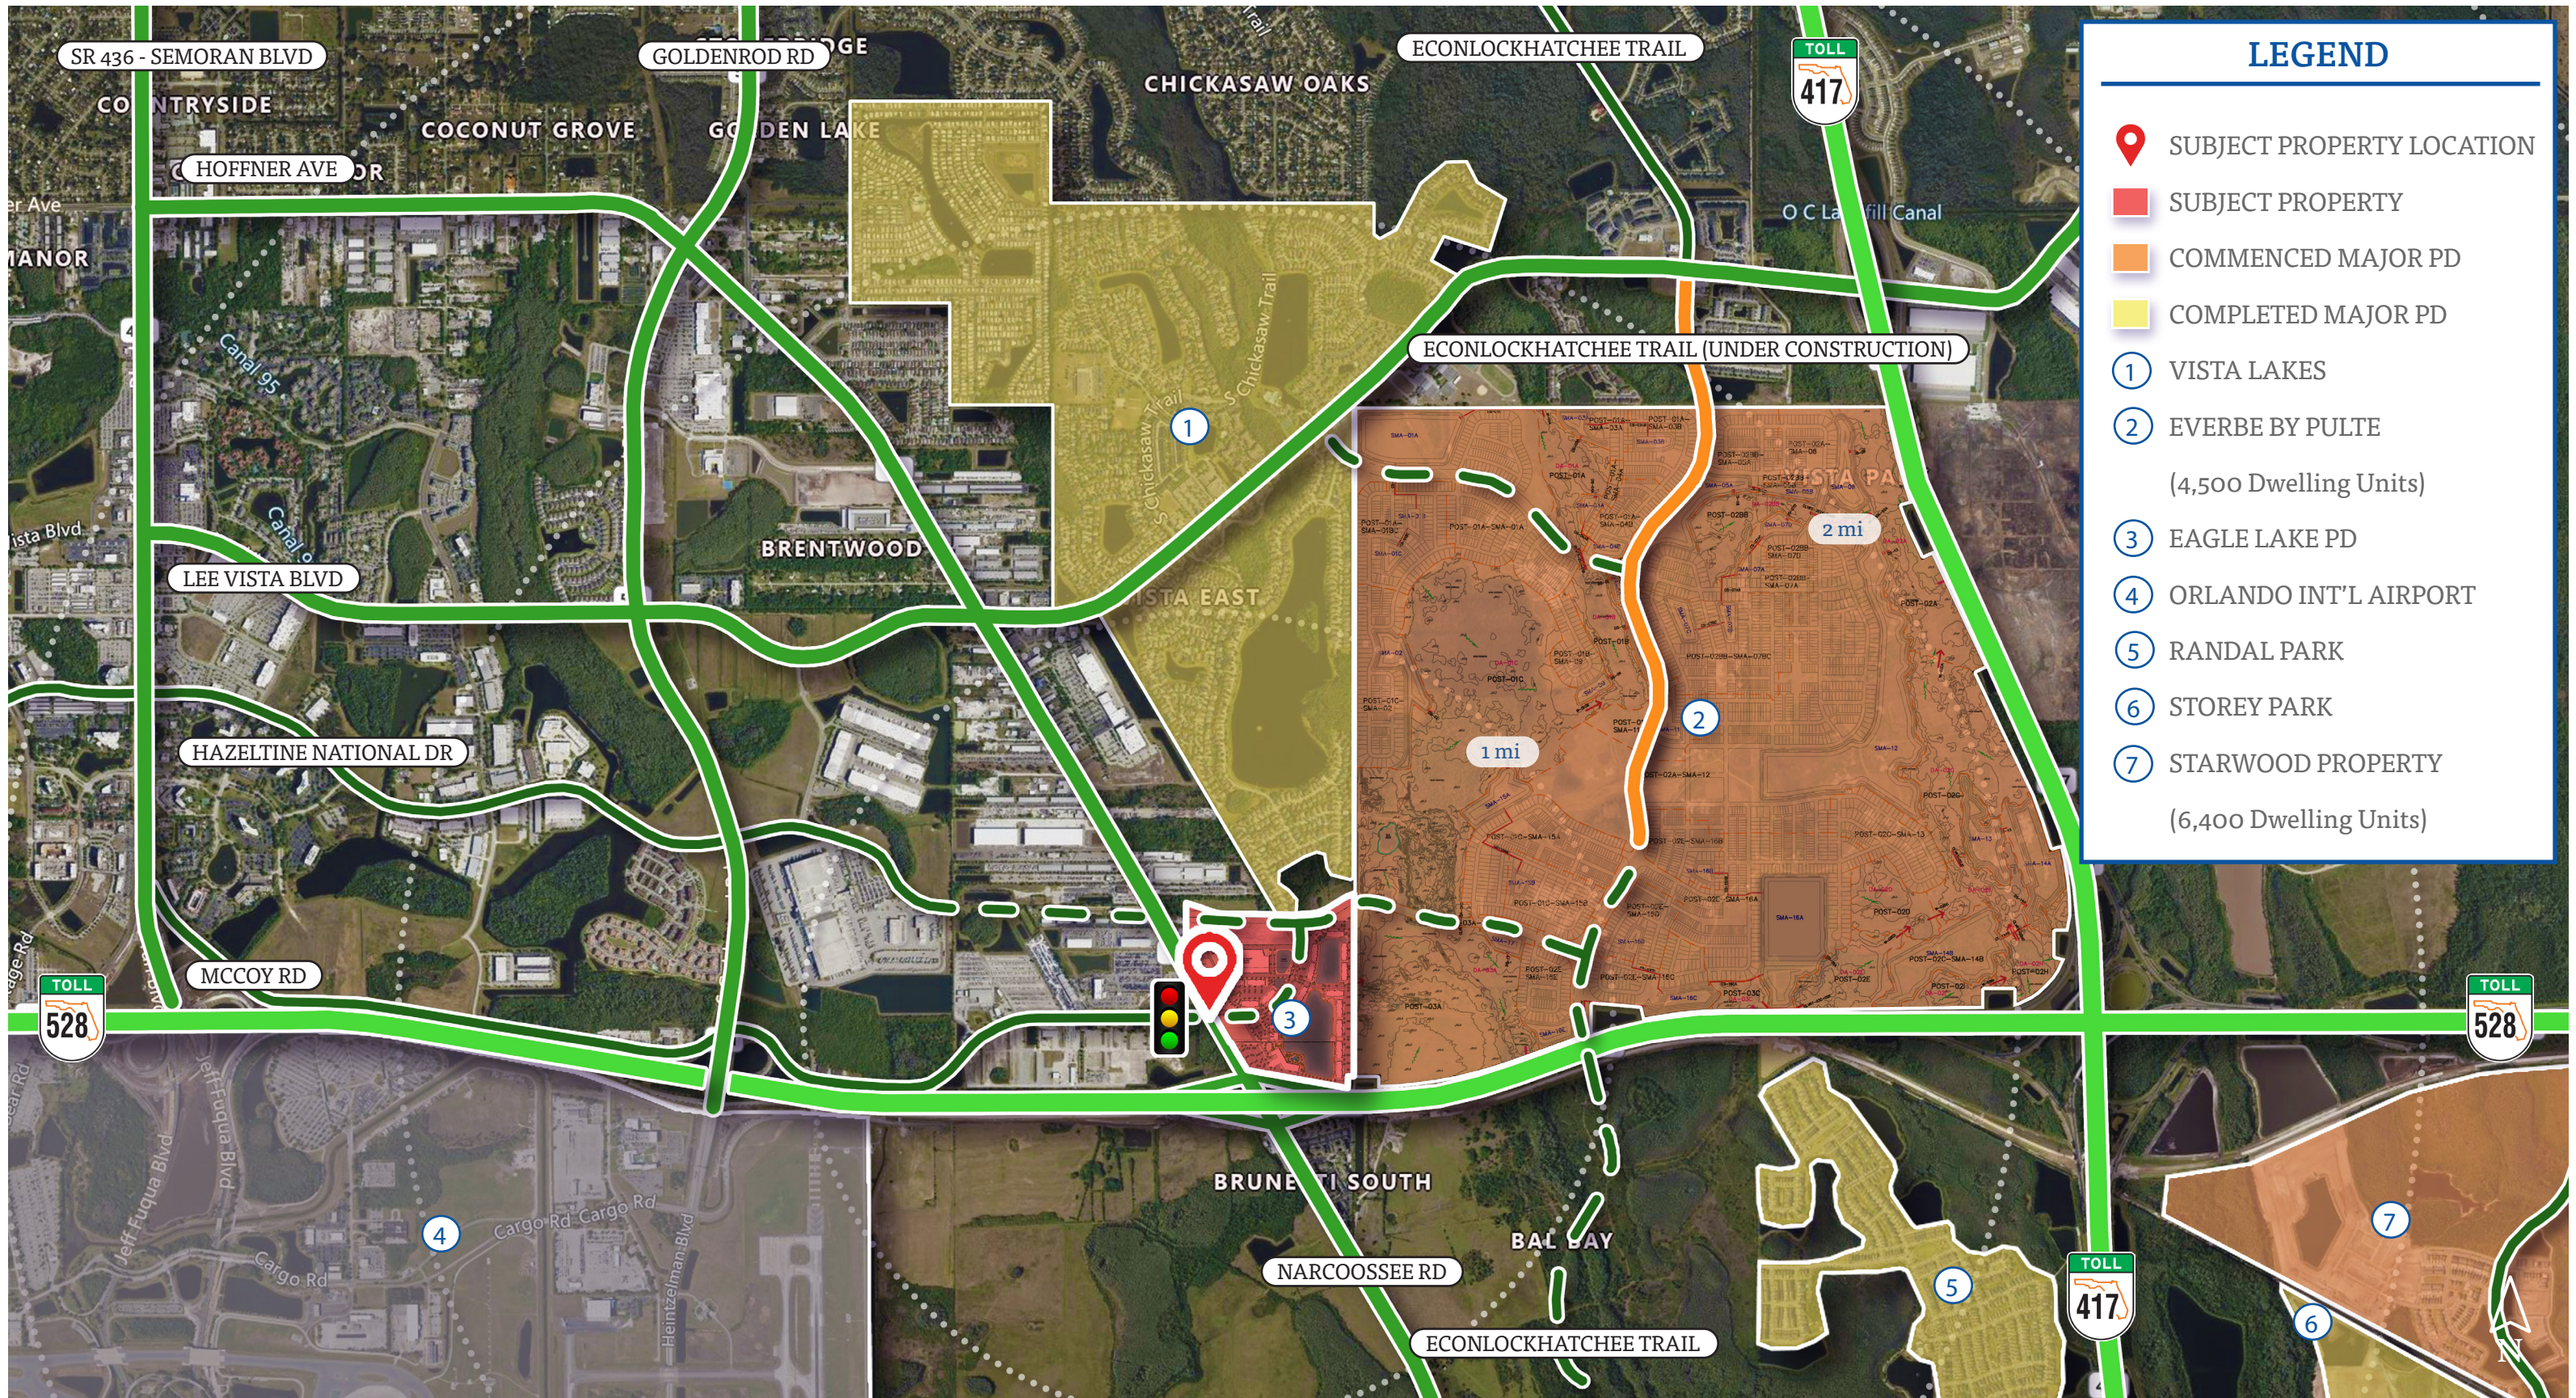

LEGEND

-  SUBJECT PROPERTY LOCATION
-  SUBJECT PROPERTY
-  COMMENCED MAJOR PD
-  COMPLETED MAJOR PD
-  1 VISTA LAKES
-  2 EVERBE BY PULTE
(4,500 Dwelling Units)
-  3 EAGLE LAKE PD
-  4 AIRPORT
-  5 LAKE NONA ESTATES
-  6 LAURETTE PARK
-  7 EAST LAKE PARK
-  8 RANDAL PARK
-  9 STOREY PARK
-  10 STARWOOD PROPERTY
(6,400 Dwelling Units)

08/18/2022

08/18/2022