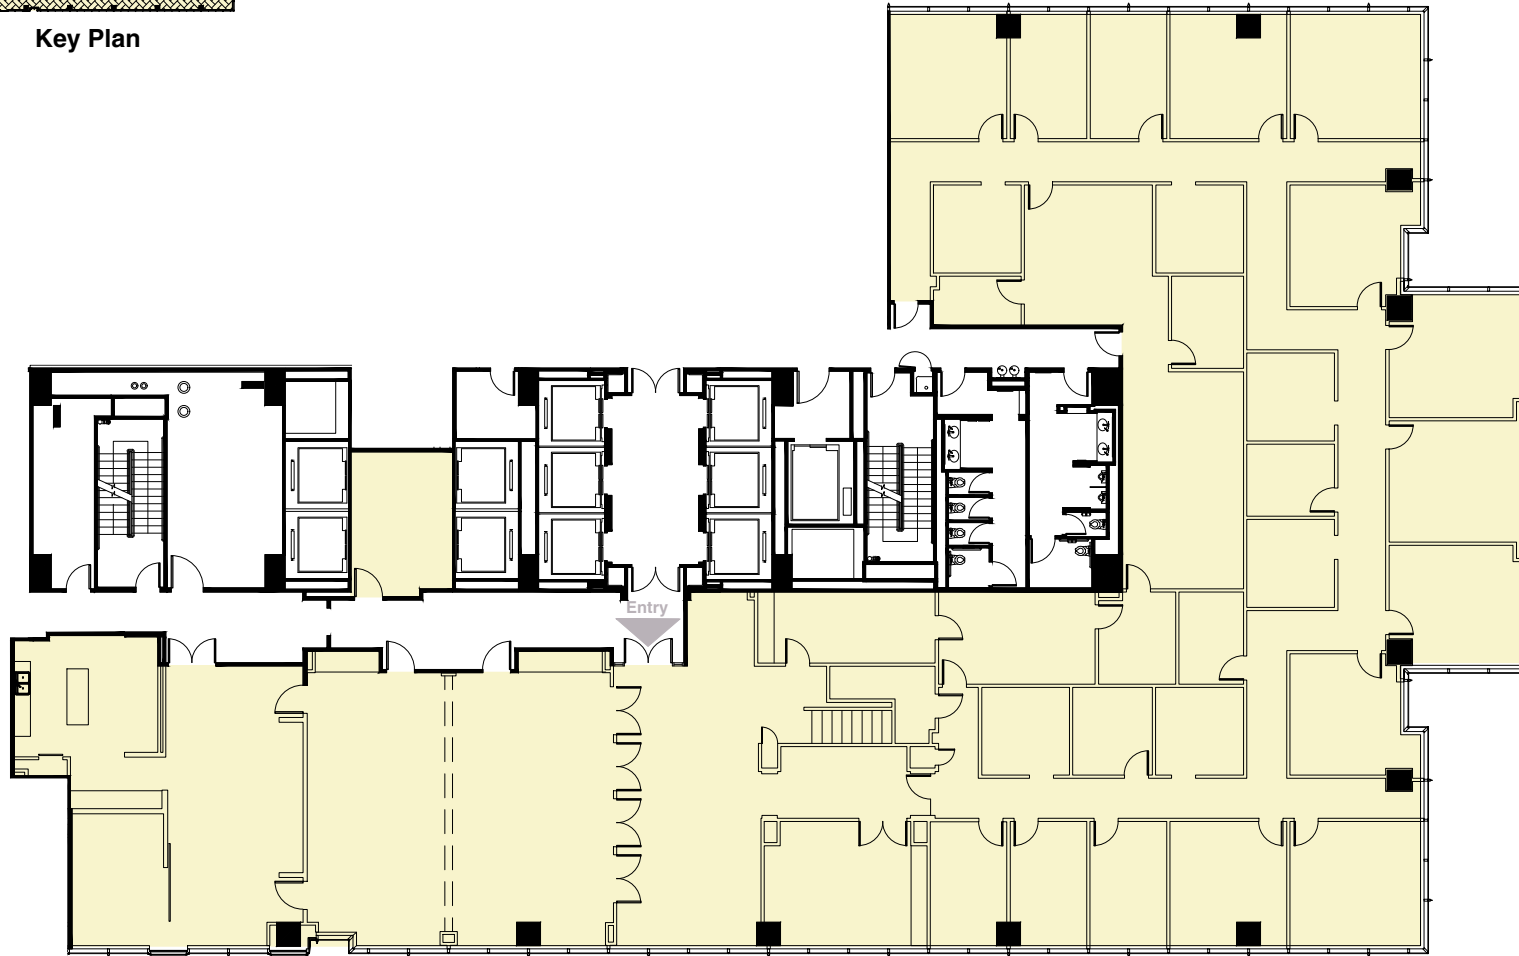

Key Plan

True North
Not to Scale

171 17th Street

Suite 1000 | 14,202 RSF

Available Suite

Glen Kolker | 404.316.9651
Glenn.Kolker@streamrealty.com

Preston Menning | 404.664.4527
Preston.Menning@streamrealty.com