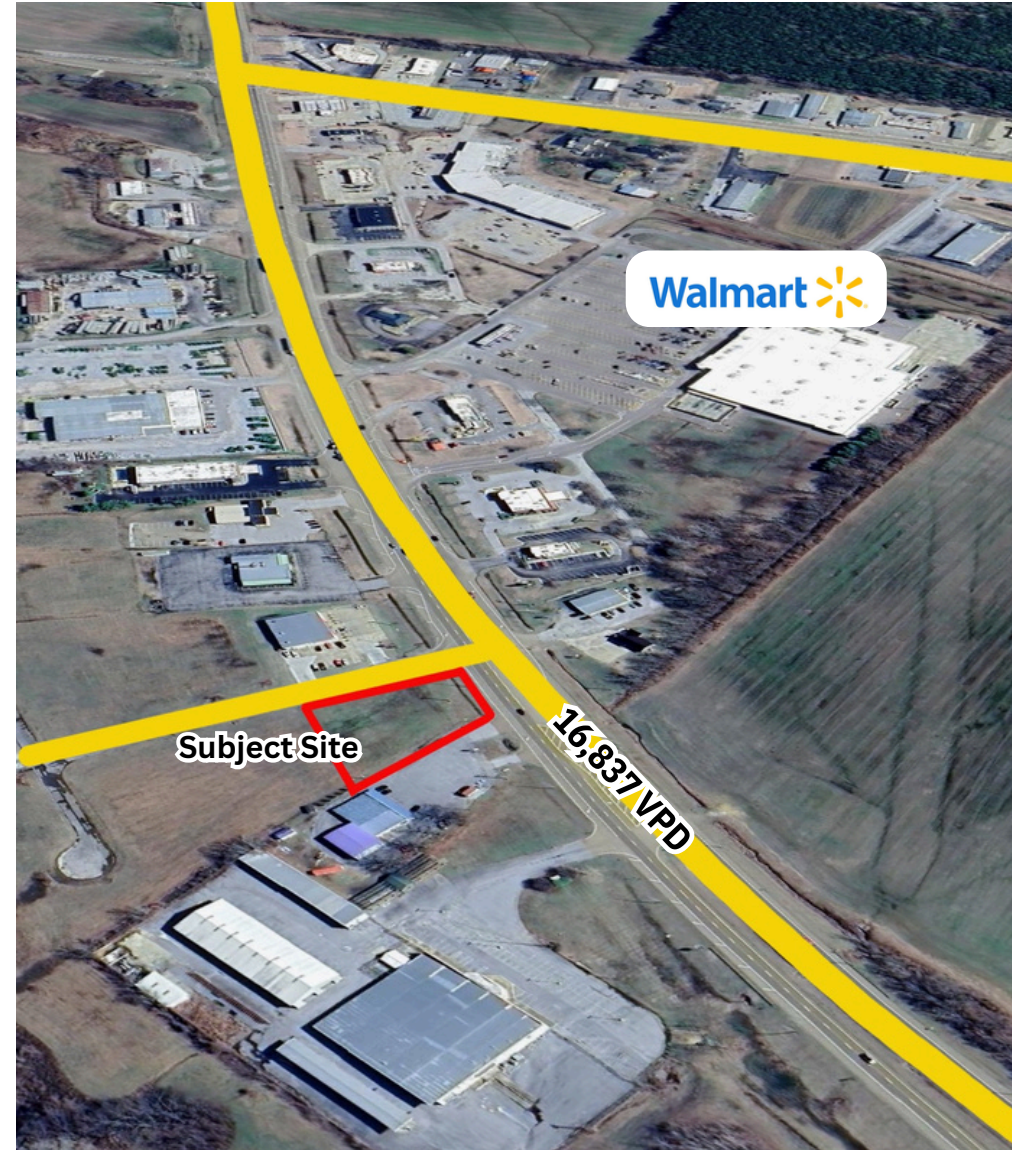

LAND FOR LEASE - BUILD TO SUIT | RIPLEY DEVELOPMENT 1 ACRE

00 US-Hwy 51 , Ripley, TN , Ripley , TN 38063

Location really matters and that's the reason that manufacturers from around the globe, including Ford, are choosing this area for expansions and new facilities. Haywood, Tipton and Lauderdale Counties are located near the Memphis region offering incredible infrastructure and business assets and a total employee pool of 67,615.

KEY HIGHLIGHTS

- Traffic Count: 16,837
- All city services
- Shadow anchored by Walmart
- Located off of US Hwy 51
- 28 minutes to future home of Ford's Blue Oval City.
- Interstate 69 under construction near US Highway 51 & I-155. It will provide direct access to Canada and Mexico.

OFFERING SUMMARY

- Lease Rate: Negotiable
- Zoning: PB (Planned Business)

DEMOGRAPHICS

	3 Mile	5 Mile	10 Mile
Population:	8,560	11,982	46,454
Median Age:	44.7	43.2	40.1
Households:	3,687	1,352	13,311
# Of Persons Per HH	2.25	2.50	2.55
Avg. HH Income	$36,721	$55,031	$67,011
Avg. House Value	$93,163	$215,323	$217,943

* Demographic data derived from 2020 ACS - US Census

For More Information:

Brandon Buchanan
Buchananrealtygroup@gmail.com
731.300.3071

Heather Witherspoon
hwitherspoon.brg@gmail.com
731.616.3320

Stan Clampitt
sclampitt.brg@gmail.com
731.225.3330