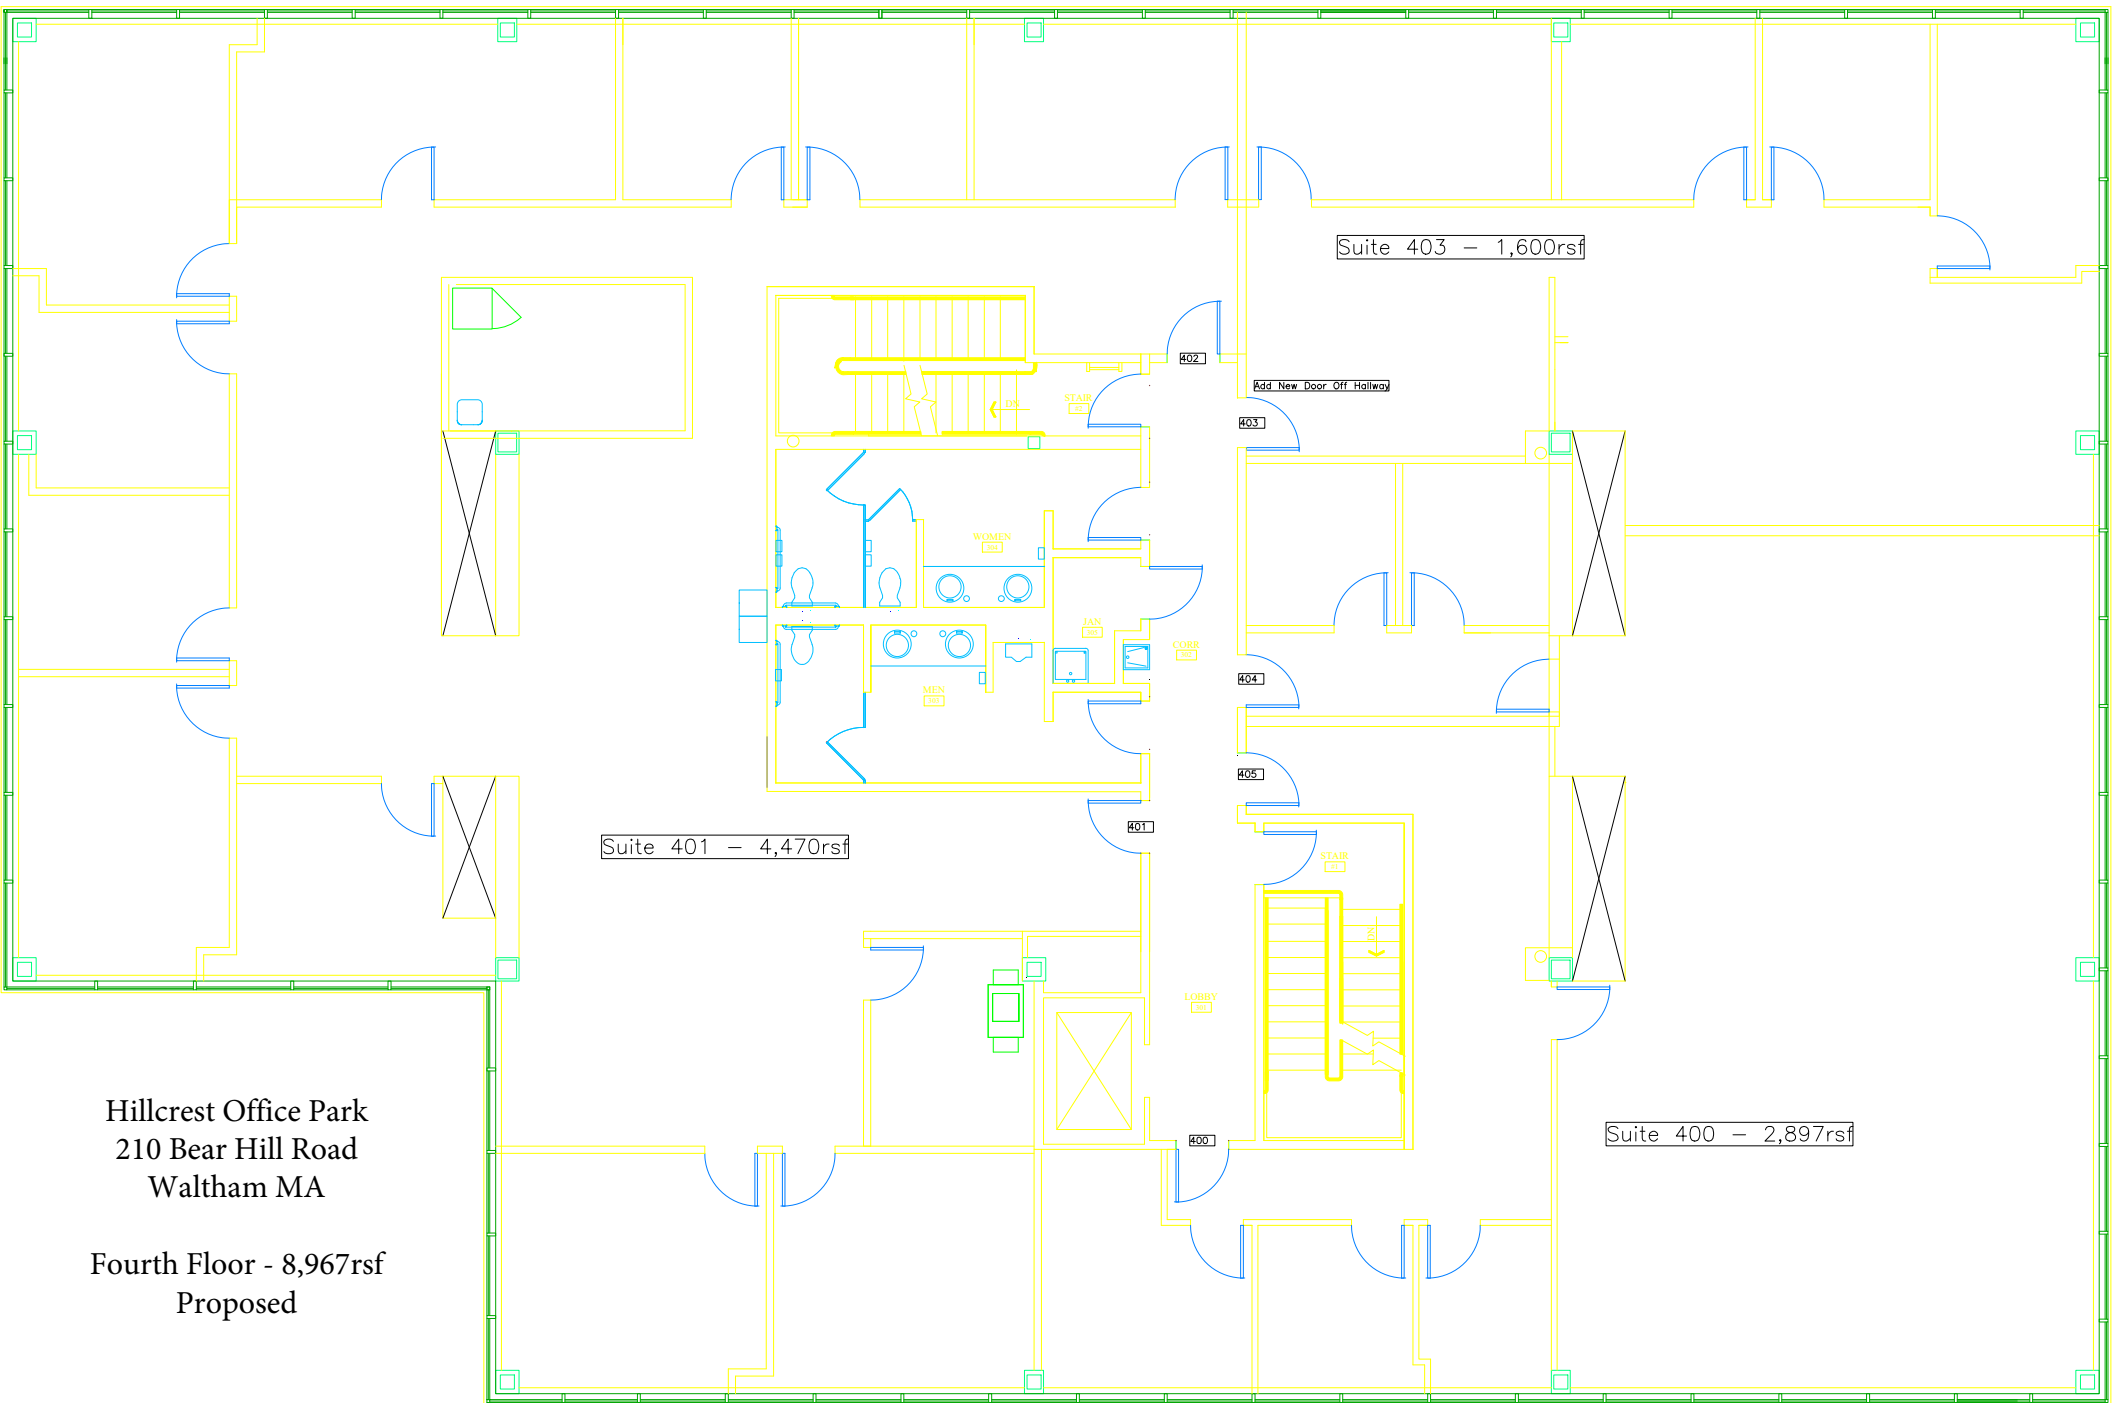

Hillcrest Office Park  
210 Bear Hill Road  
Waltham MA

Fourth Floor - 8,967rsf  
Proposed

# Hillcrest Professional & Medical Building

210 Bear Hill Road, Waltham MA

Existing 4th Floor - Total 8,967rsf