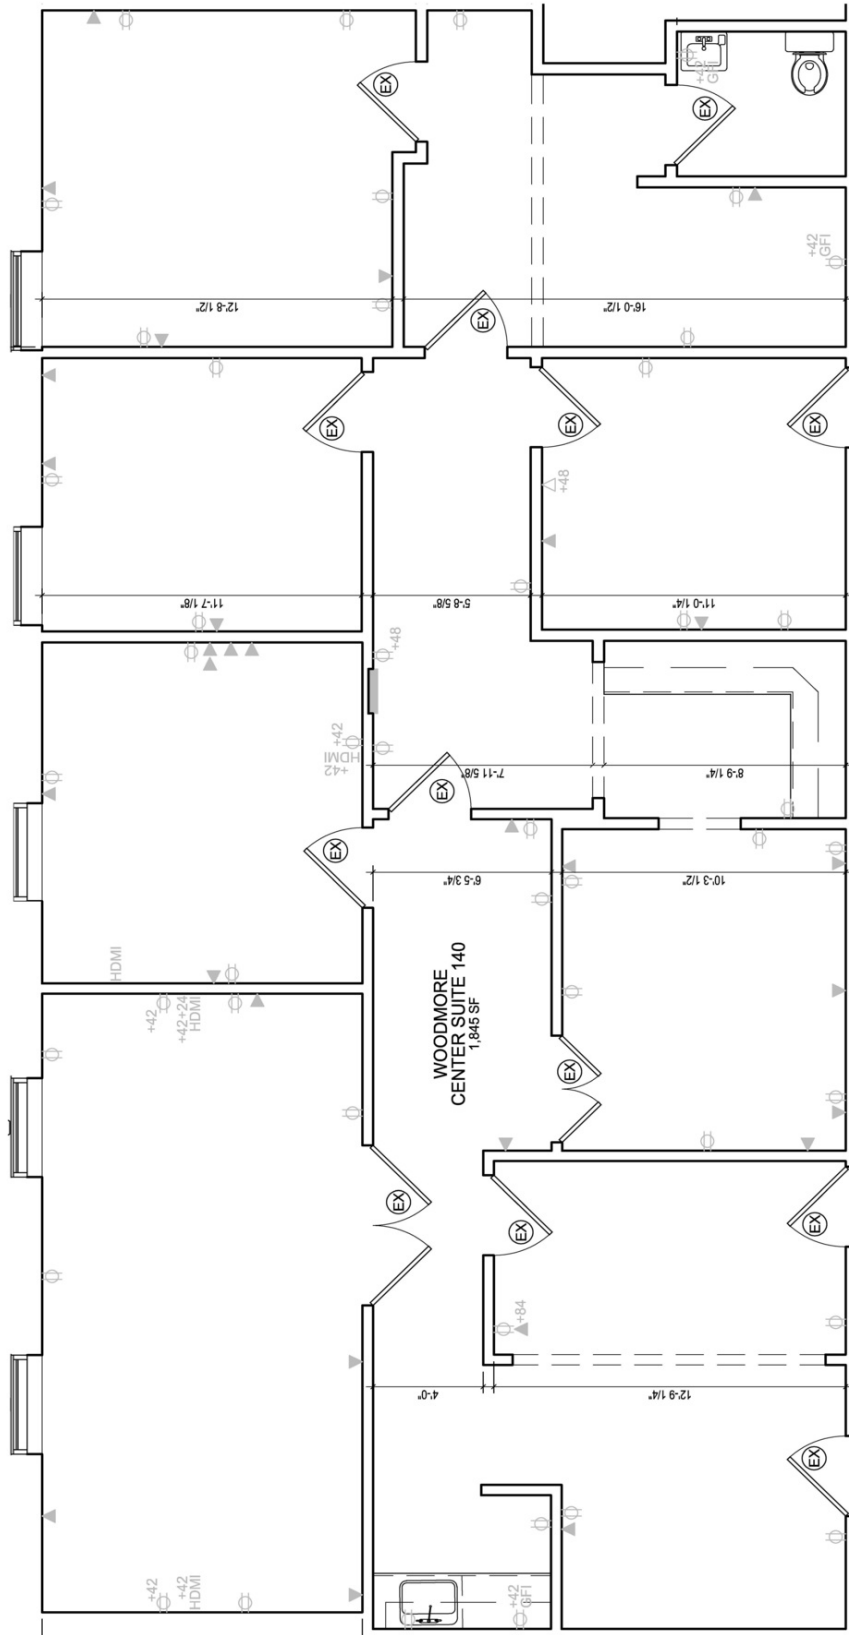

For Lease
2,671 sf - Suite 140