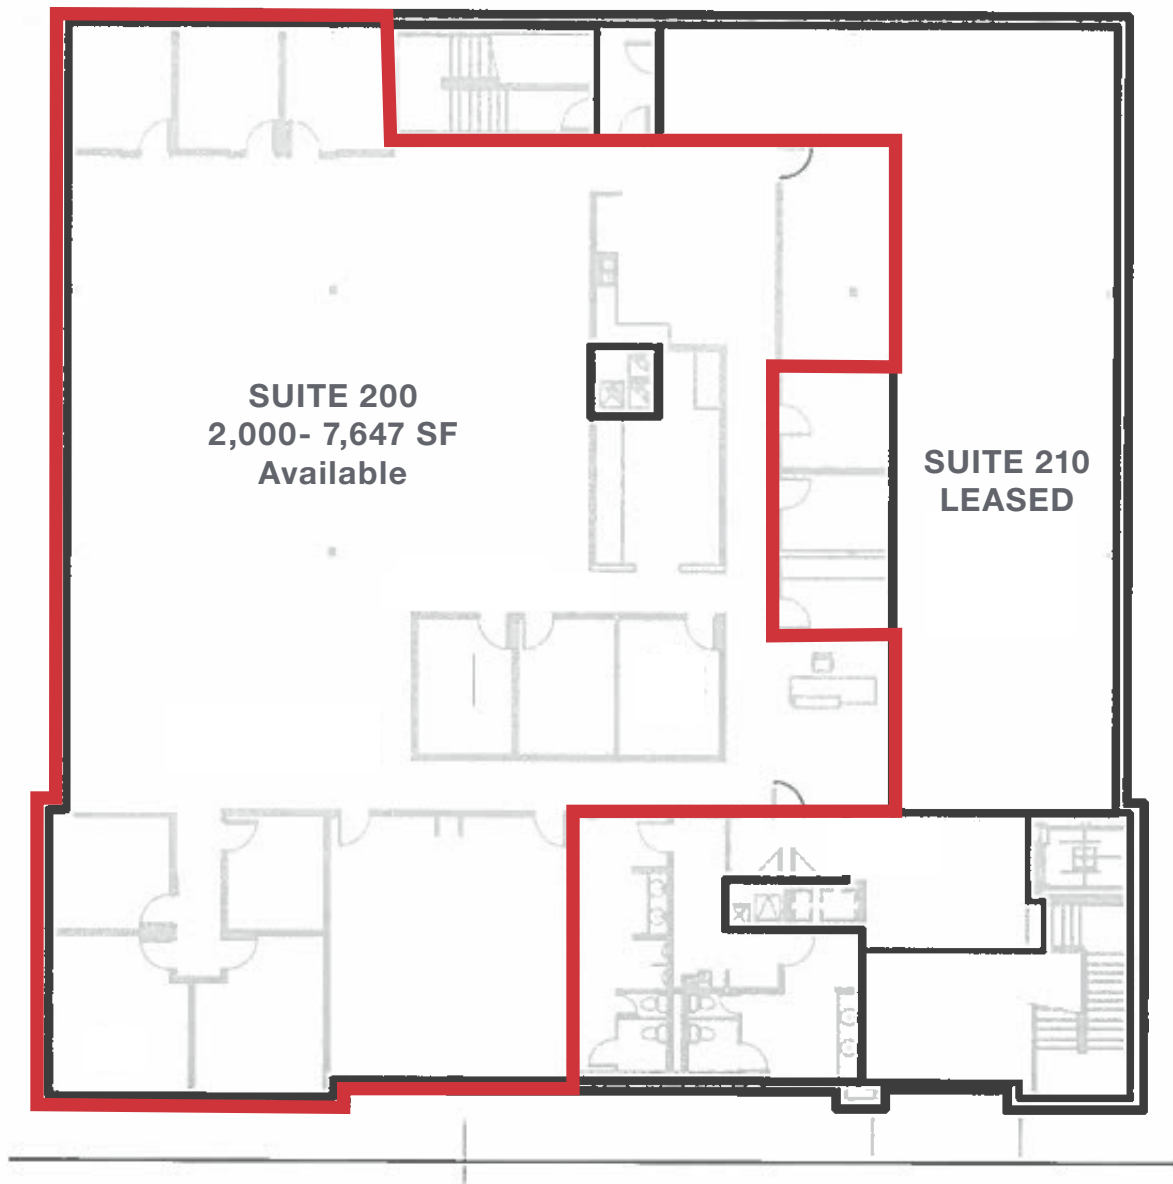

For more information:

Mike Sonnenberg, CCIM
+1 913 956 5812
mike@nai-heartland.com