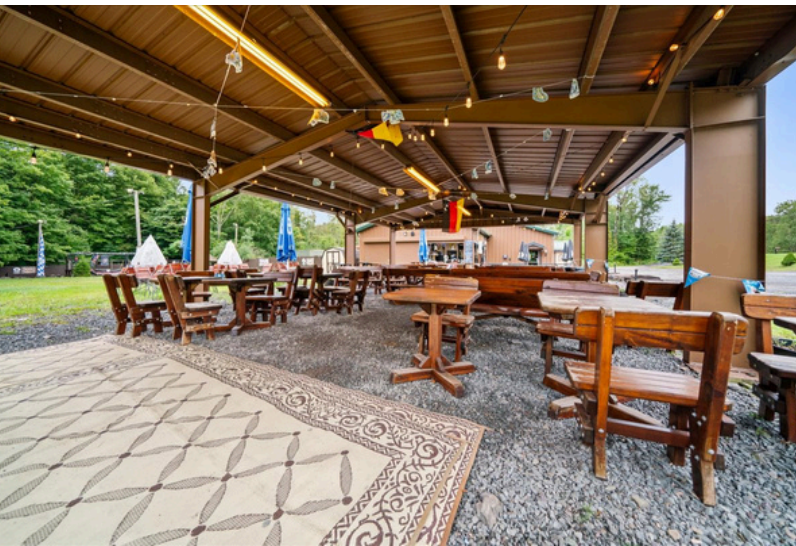

# FOR SALE

A great opportunity to purchase a well-established restaurant in Lake Ariel PA. Being sold turn-key with all equipment, furniture and Liquor License. Very close to major housing developments, the town of Lake Ariel and close to Honesdale. The operation includes a primary dining room with 80 seats and a large bar, a second dining room for private parties and events, a large pavilion with outside bar and service area, and a huge backyard for additional special events and outside entertainment. The property is over 26 acres with over 1000 feet of frontage on Route 191, giving plenty of room for future expansion or development.

## PROPERTY FEATURES:

- Sale Price: \$1,200,000
- Property Size: 26 acres
- Frontage on Route 191: 1,155 ft.
- Turn-key: Sold with all Equipment, Furniture and Liquor License
- Location: Very close to major housing developments, town of Lake Ariel and close to Honesdale and Lake Wallenpaupack
- Operation Includes: Main building with main dining room, large bar, private dining room, outside bar and service area, large pavilion with additional seating and large backyard with stage.
- Potential for future development