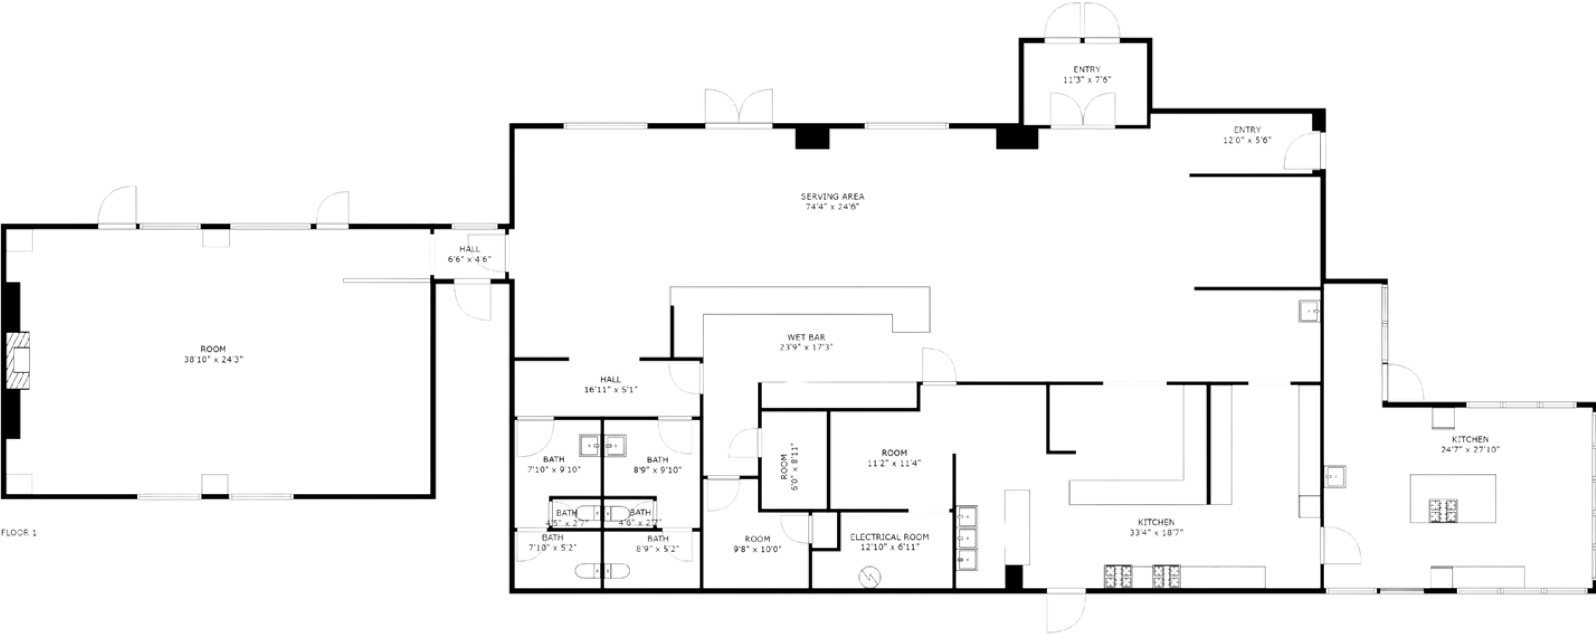

## PROPERTY FEATURES:

- Sale Price: \$1,200,000
- Property Size: 26 acres
- Frontage on Route 191: 1,155 ft.
- Turn-key: Sold with all Equipment, Furniture and Liquor License
- Location: Very close to major housing developments, town of Lake Ariel and close to Honesdale and Lake Wallenpaupack
- Operation Includes: Main building with main dining room, large bar, private dining room, outside bar and service area, large pavilion with additional seating and large backyard with stage.
- Potential for future development