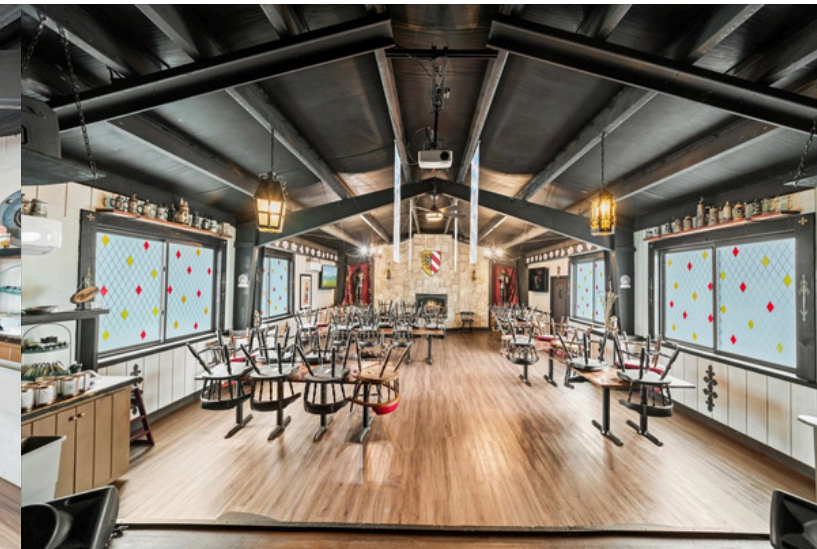

# FOR SALE

A great opportunity to purchase a well-established restaurant in Lake Ariel PA. Being sold turn-key with all equipment, furniture and Liquor License. Very close to major housing developments, the town of Lake Ariel and close to Honesdale. The operation includes a primary dining room with 80 seats and a large bar, a second dining room for private parties and events, a large pavilion with outside bar and service area, and a huge backyard for additional special events and outside entertainment. The property is over 26 acres with over 1000 feet of frontage on Route 191, giving plenty of room for future expansion or development.

## PROPERTY FEATURES:

- Sale Price: \$1,200,000
- Property Size: 26 acres
- Frontage on Route 191: 1,155 ft.
- Turn-key: Sold with all Equipment, Furniture and Liquor License
- Location: Very close to major housing developments, town of Lake Ariel and close to Honesdale and Lake Wallenpaupack
- Operation Includes: Main building with main dining room, large bar, private dining room, outside bar and service area, large pavilion with additional seating and large backyard with stage.
- Potential for future development