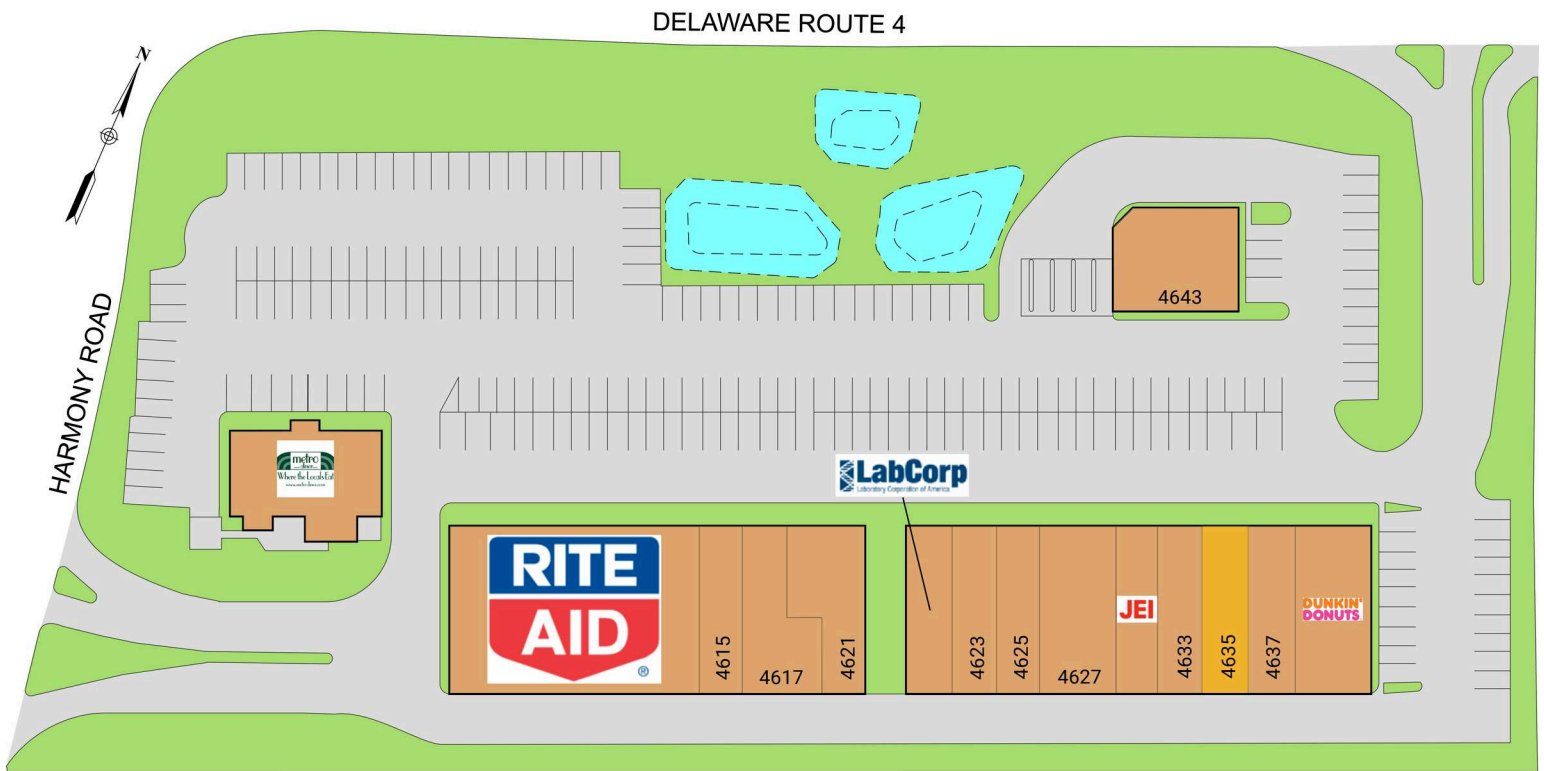

## CONTACT

William Fincher  
302.740.0071  
bill@billfincher.com

1,600 SQ. FT. RETAIL SPACE AVAILABLE!

Omega Shops is a 41,394 sq. ft. retail center located in sought after Christiana, Delaware, just one block away from the Christiana Hospital. Join anchor tenants Rite Aid, Metro Diner, LabCorp, and Dunkin' Donuts.

## RETAILERS INCLUDE

# Omega Shops

4601 - 4643 Ogletown Stanton Road, Newark, DE 19713  
New Castle County

4601	Metro Diner	3,452 SF	4627	Brides & Grooms	3,200 SF
4607	Rite Aid	9,600 SF	4631	JEI Learning Center	1,600 SF
4615	Best Nails	1,600 SF	4633	The Alchemy of Hair	1,576 SF
4617	Morelia Mexican Restaurant	2,400 SF	4635	Available	1,600 SF
4621	Hyderabad House Indian Restaurant	2,400 SF	4637	Tobacco City	1,600 SF
4623	Dragon City Chinese Restaurant	1,600 SF	4639	Dunkin Donuts	3,200 SF
4623A	LabCorp	1,920 SF	4643	Louviers Federal Credit Union	4,500 SF
4625	Omega Cleaners	1,600 SF			