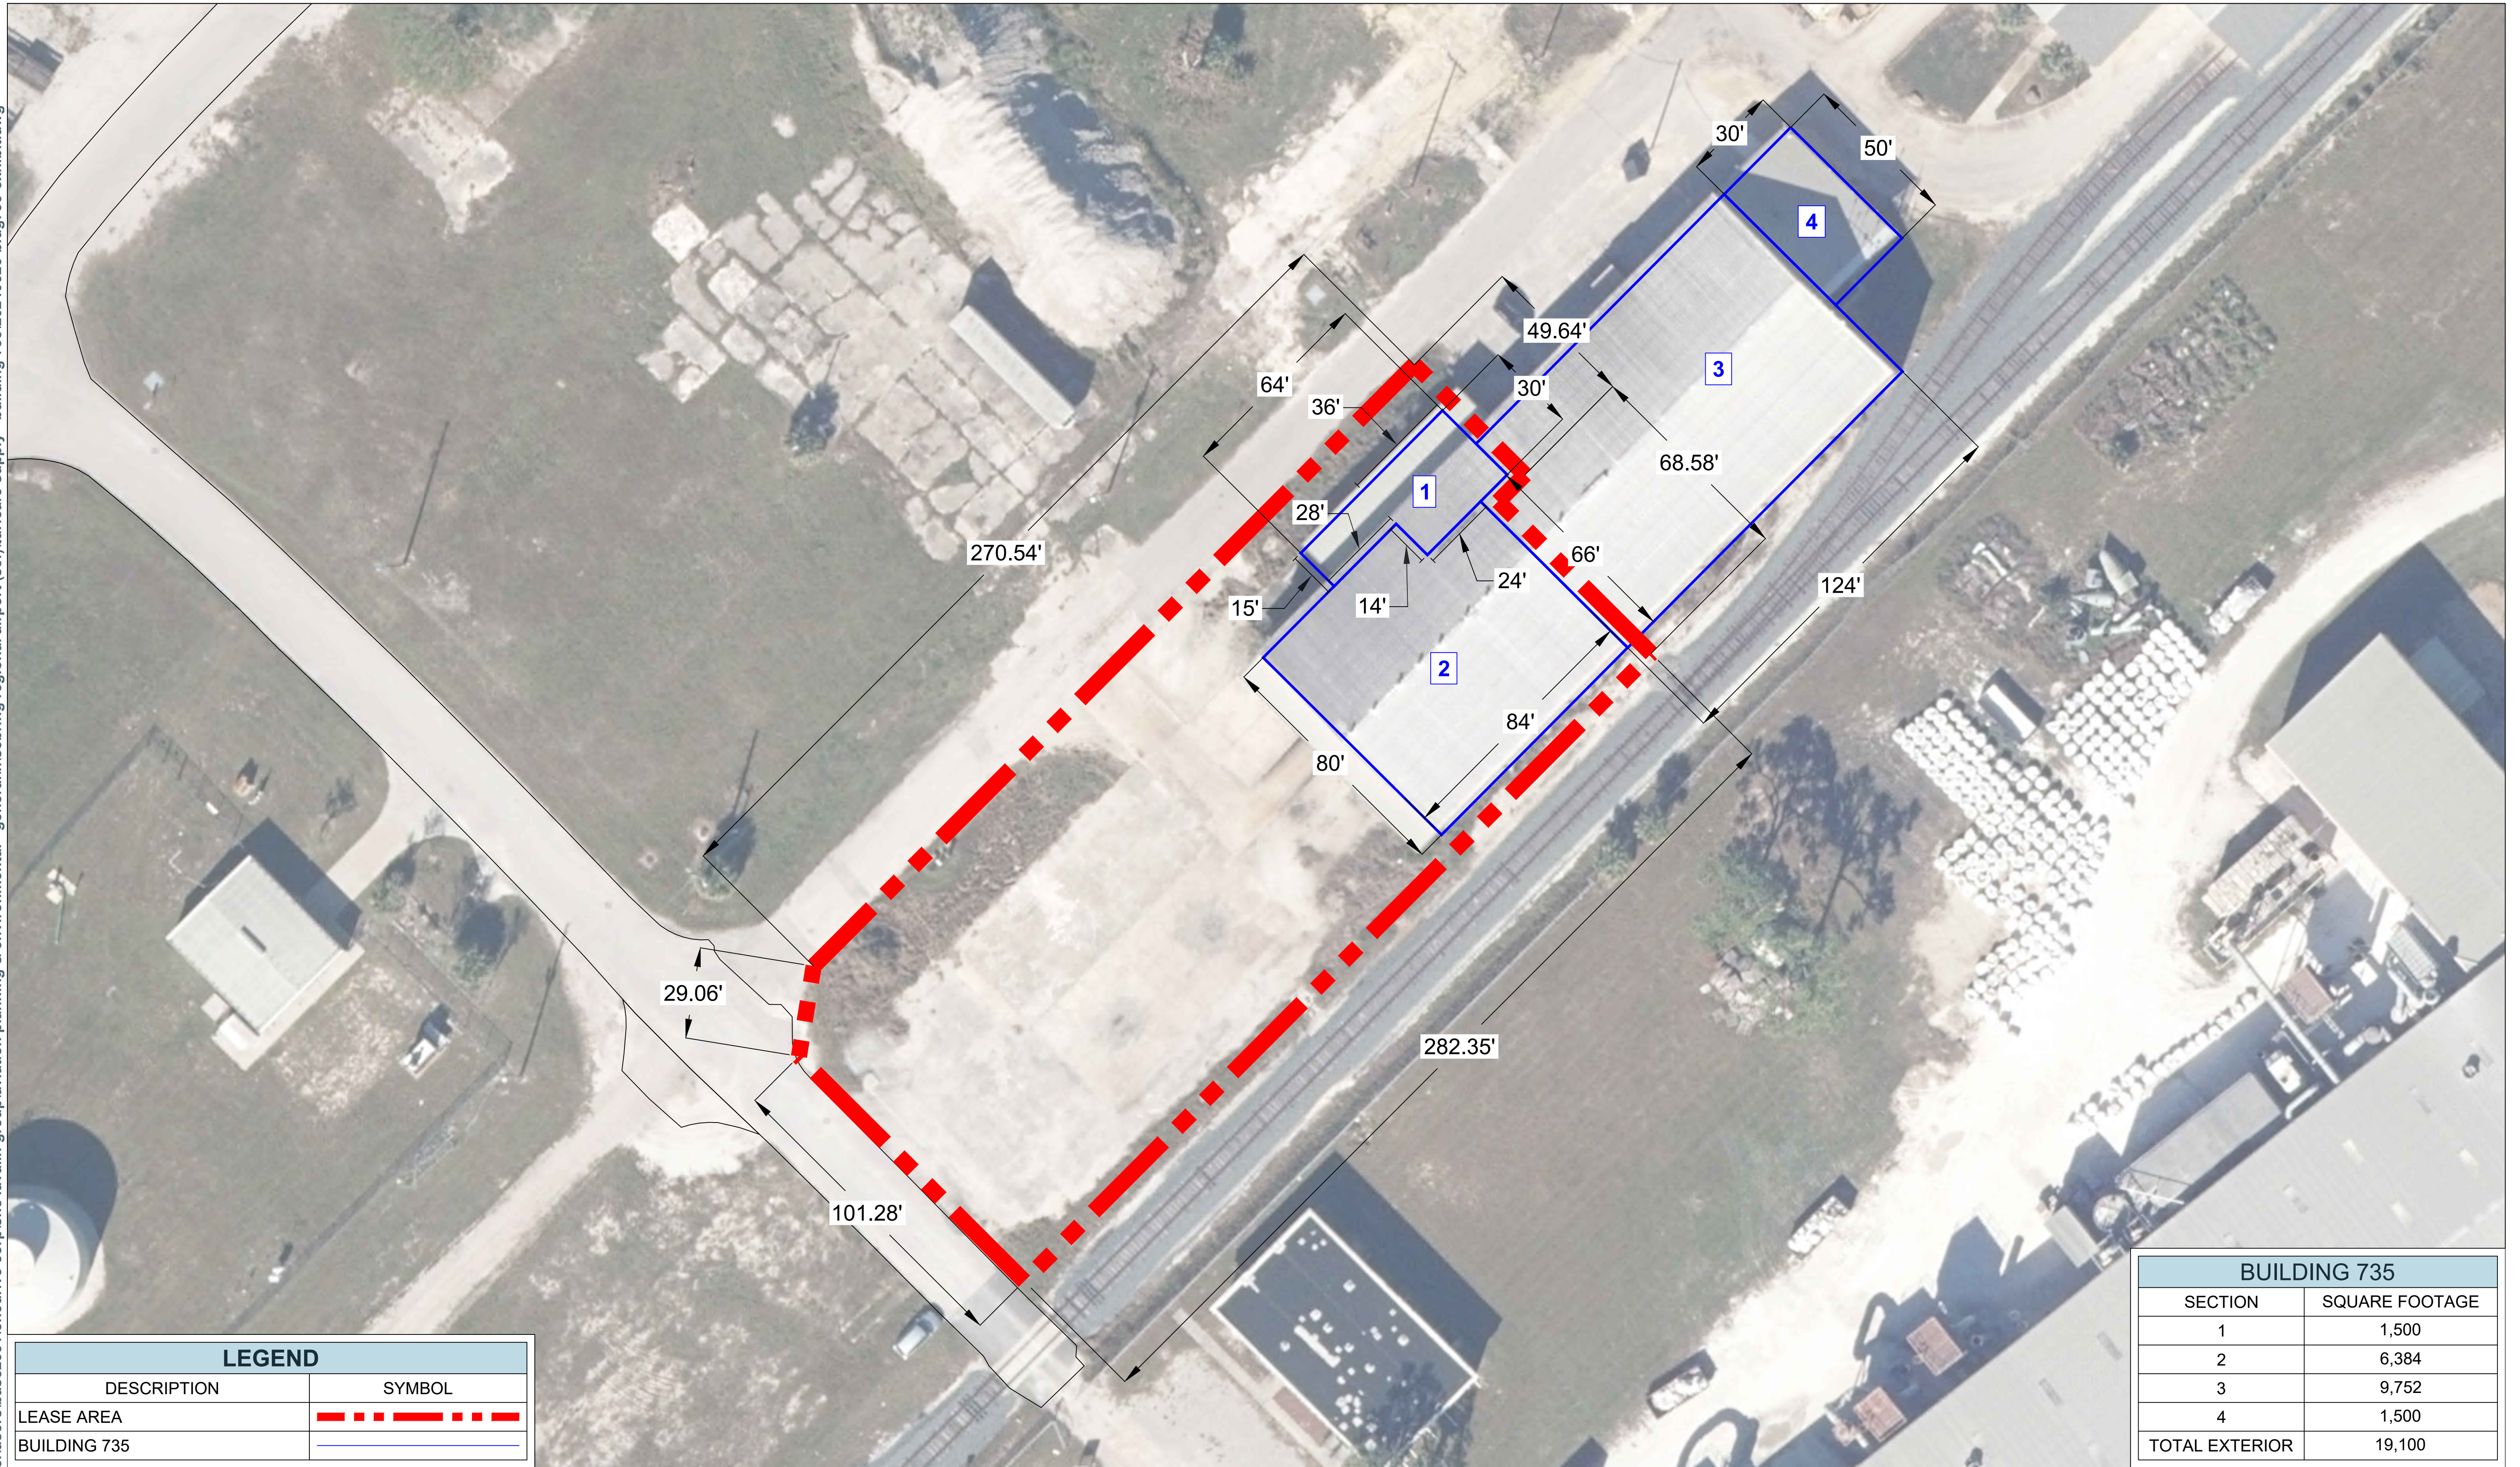

c:\users\lbas2651\onedrive\corplinc\lavalin\group\aviation\planning & environmental - general\lasebring regional airport - (sef)\turfcare supply - building 735\20240626-bldg735-exhibit.dwg

LEGEND	
DESCRIPTION	SYMBOL
LEASE AREA	
BUILDING 735	

BUILDING 735	
SECTION	SQUARE FOOTAGE
1	1,500
2	6,384
3	9,752
4	1,500
TOTAL EXTERIOR	19,100