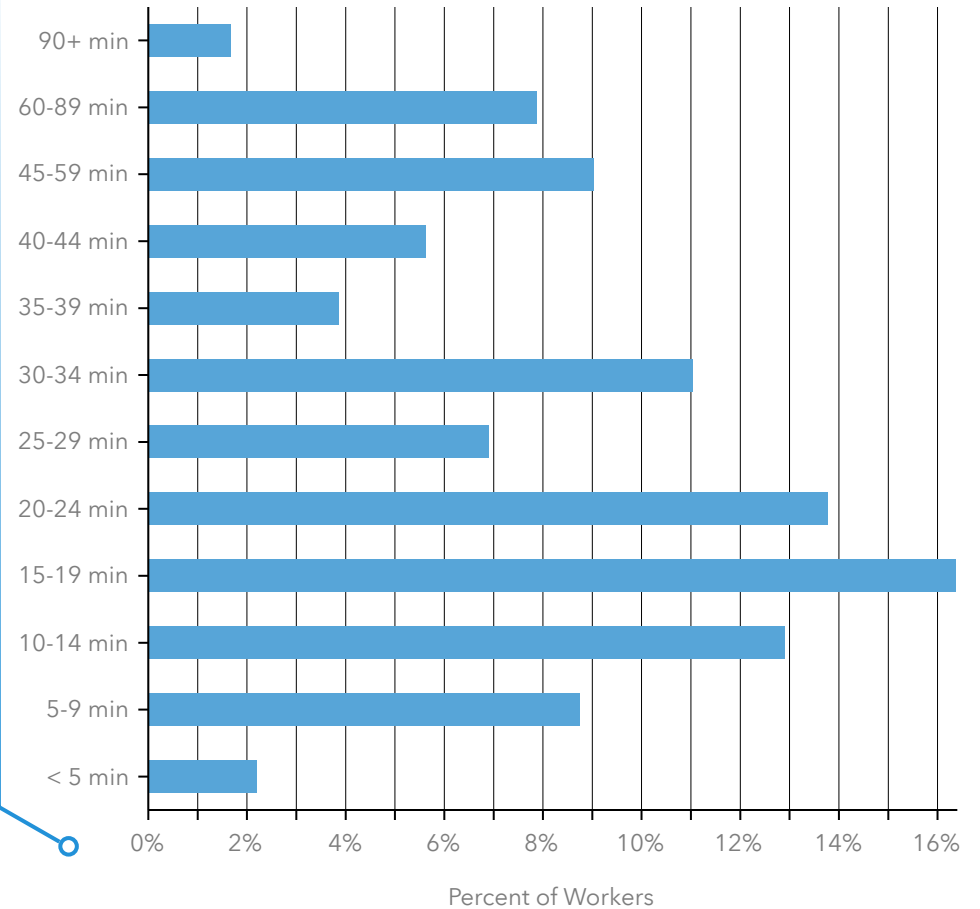

## WORKERS

32,137

ACS Workers Age 16+

78.6%

Drove Alone to Work

## TRANSPORTATION TO WORK

1.1%

Took Public Transportation

7.7%

Carpooled

0.9%

Walked to Work

0.1%

## TRAVEL TIME TO WORK