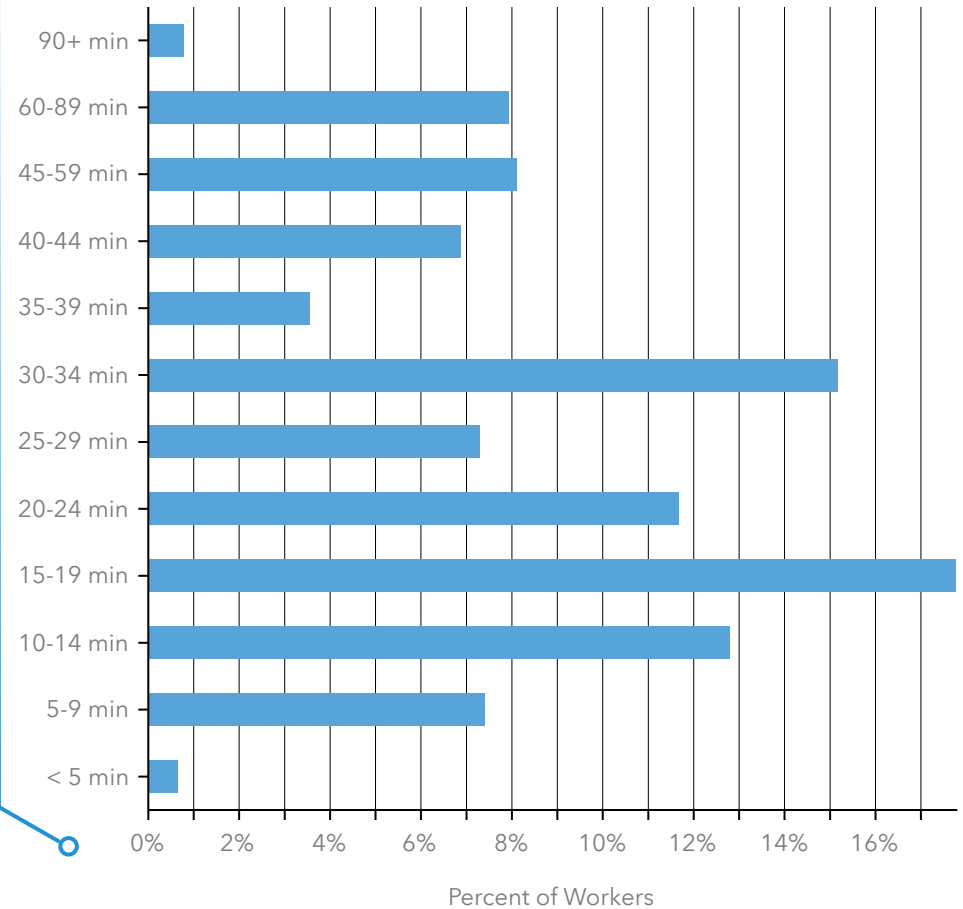

COMMUTE PROFILE

Space Center Storage (Retail Site) Drive time of 5 minutes

This infographic provides information about how population age 16+ travels to work. This data comes from the American Community Survey (ACS) from the US Census Bureau. Read an in-depth analysis on the [ACS documentation page](#).

WORKERS

4,783

ACS Workers Age 16+

78.3%

Drove Alone to Work

TRANSPORTATION TO WORK

1.6%

Took Public Transportation

7.8%

Carpooled

0.2%

Walked to Work

0.0%

Bike to Work

TRAVEL TIME TO WORK