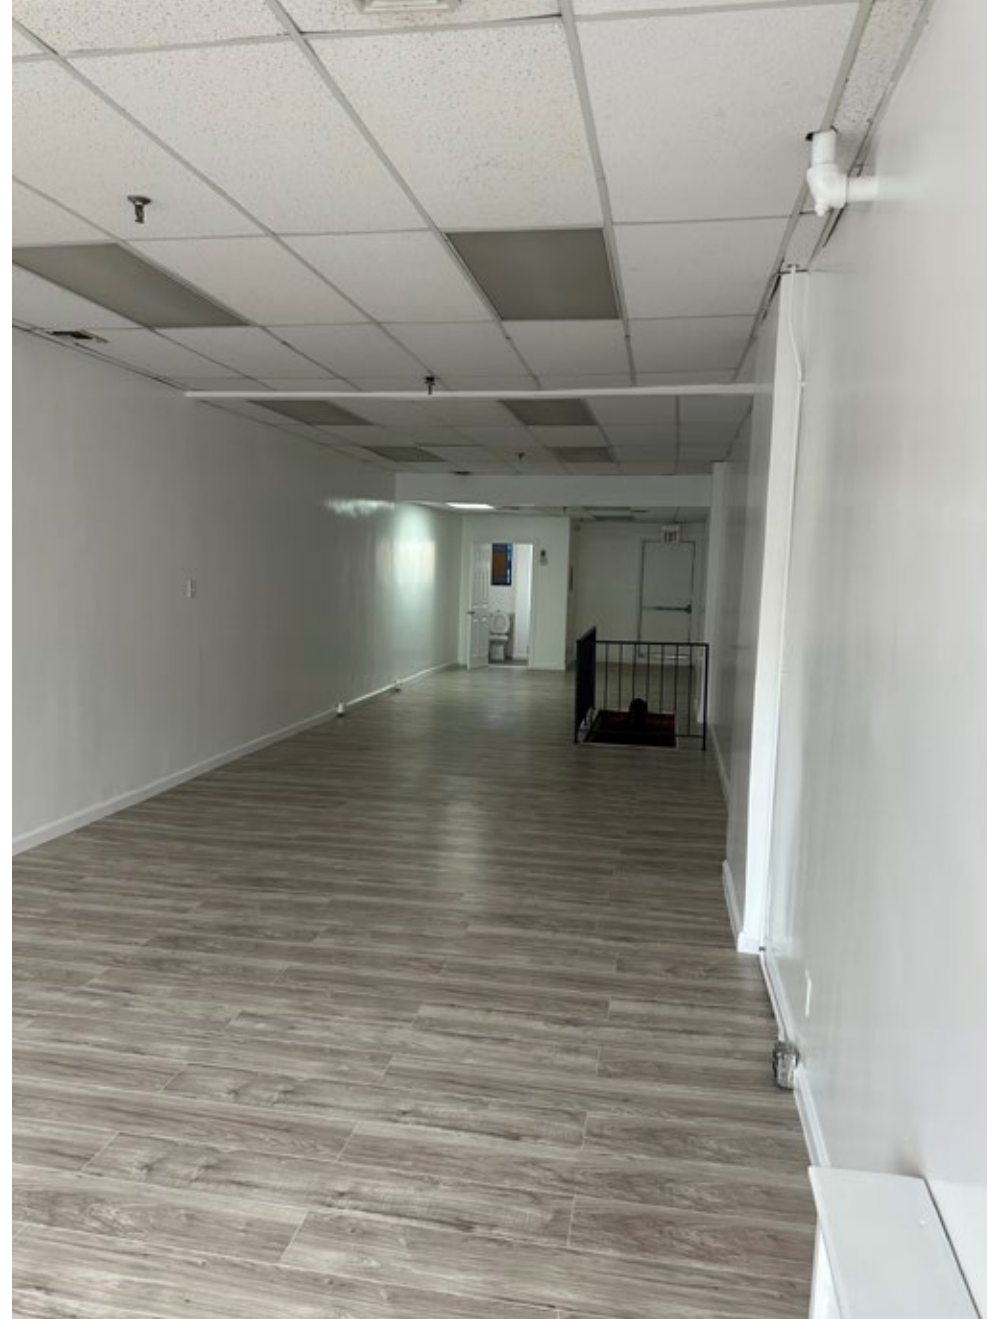

INTERIOR PHOTOS