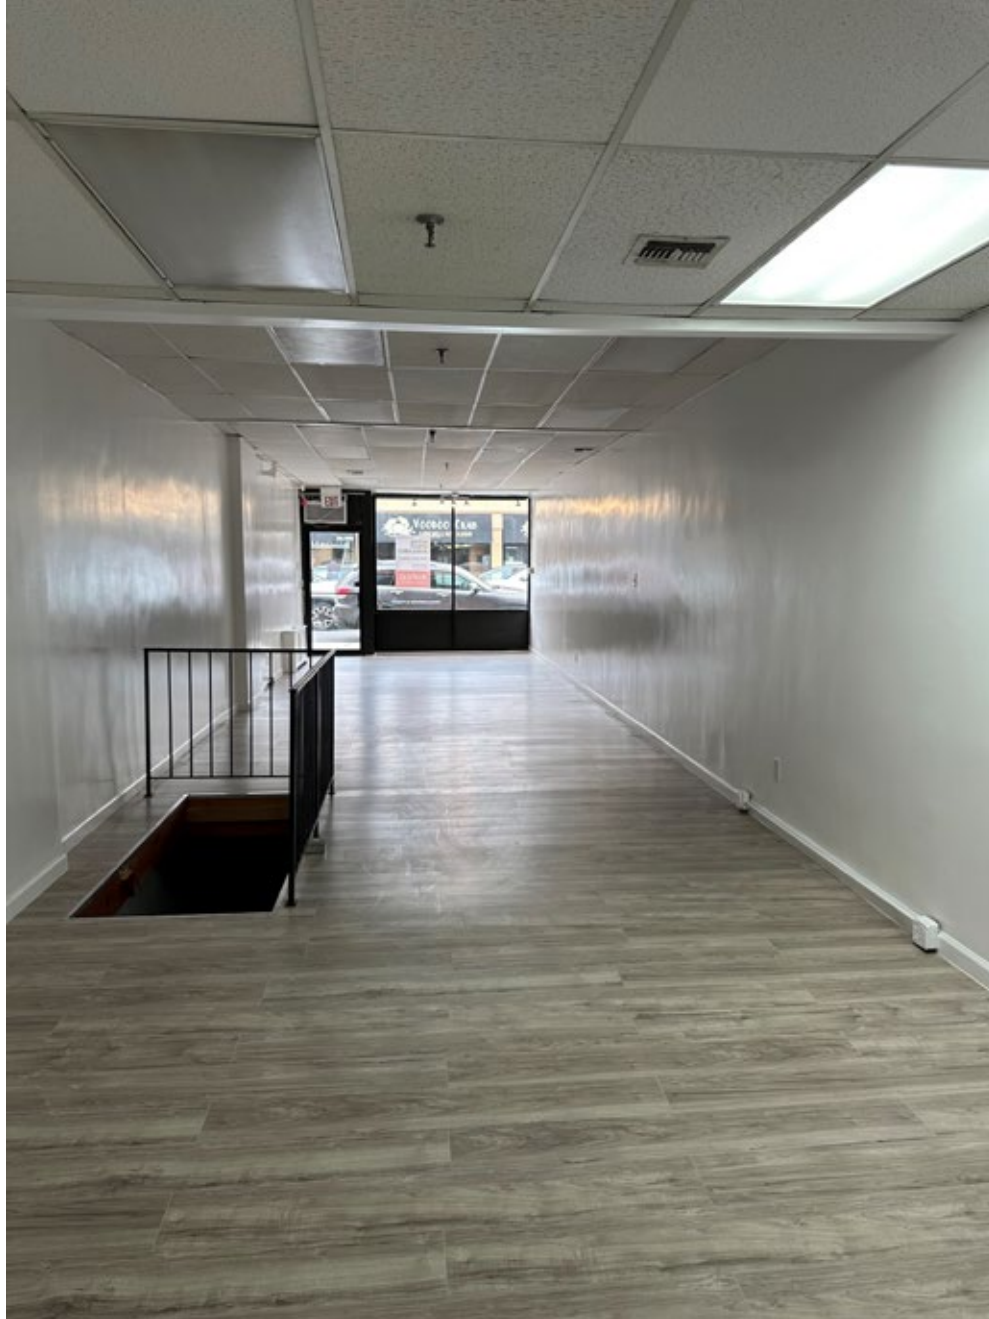

INTERIOR PHOTOS