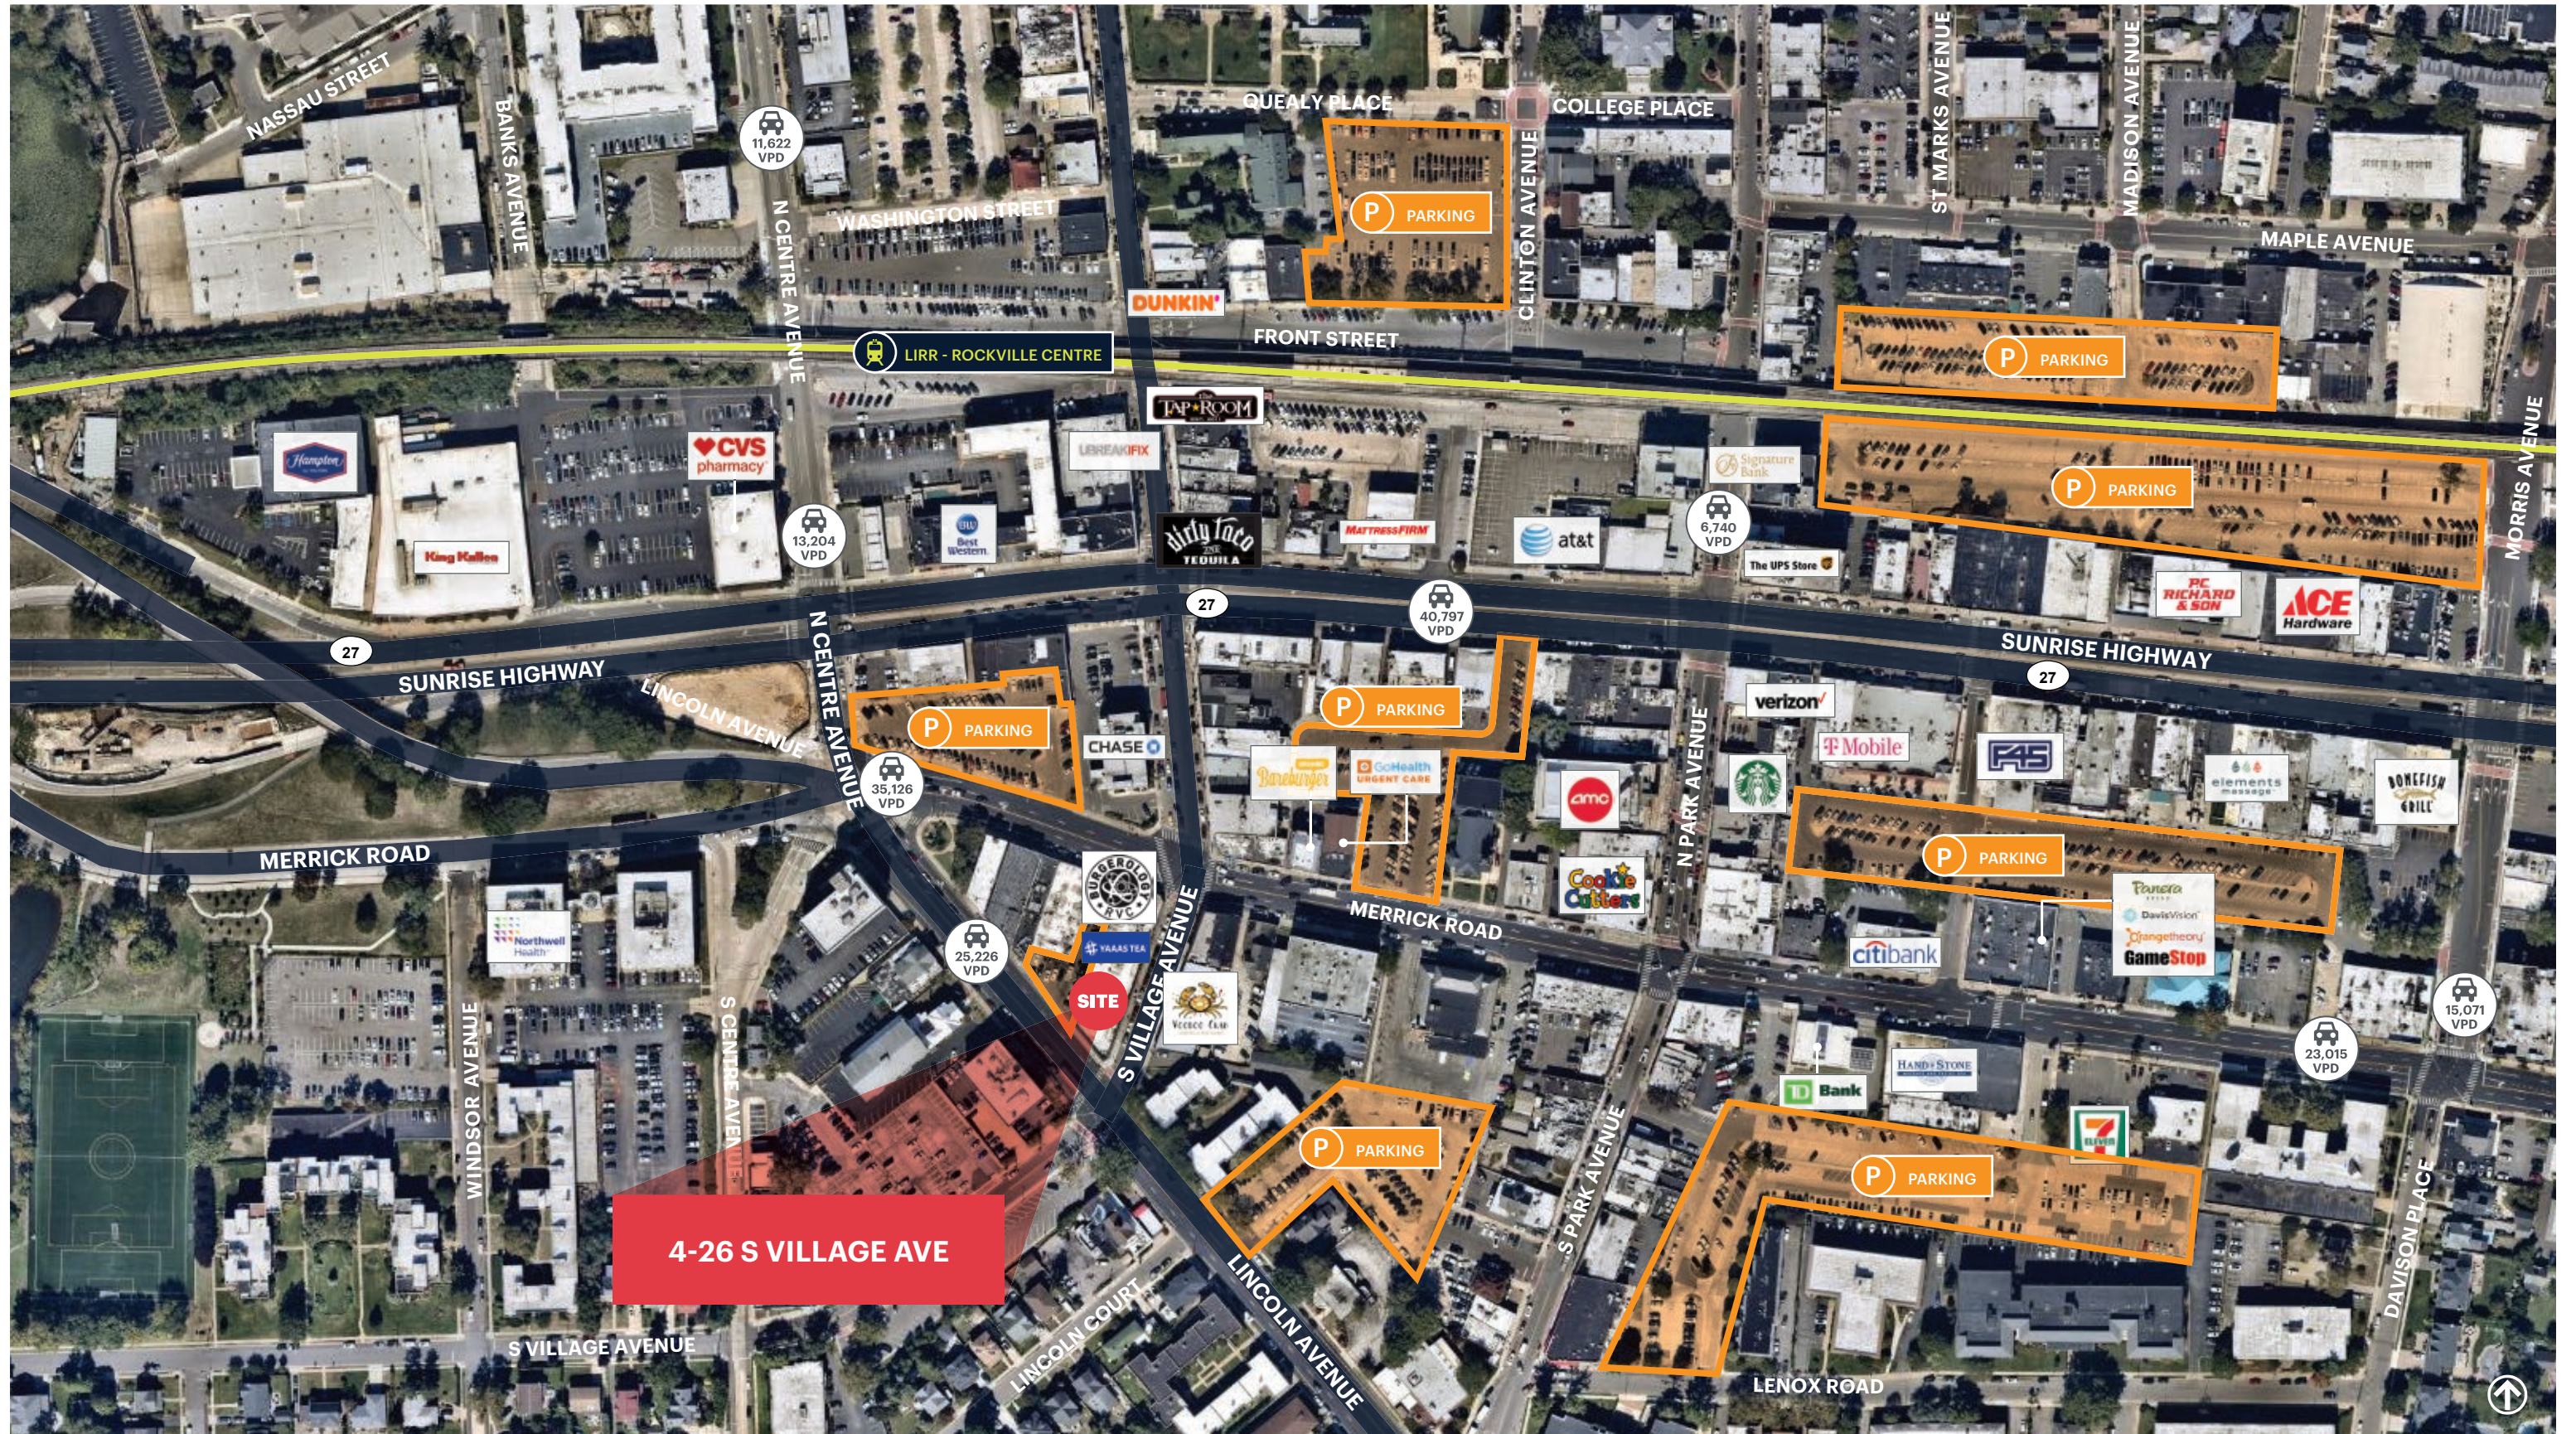

RETAIL SPACE

ROCKVILLE CENTRE, NY

4-26 S VILLAGE AVE

SIZE

800 SF + Basement

ASKING RENT

Upon Request

CO-TENANTS

SoBol, Burgerology, Mesita, Osio Salon, Barber Shop, The Fitting Curve, Once Upon a Sundae, Floral Decorators, Touch of Silver Jewelers, Dim Sum Bloom, T-Swirl Crepe

NEIGHBORS

Chase Bank, Dark Horse Tavern, Croxley's Ale House, Voodoo Crab, Bareburger, Dirty Taco & Tequila, Kashi Japanese, Edible Arrangements, Cookies N Cream

COMMENTS

Move-in ready, newly renovated space

Located in the heart of downtown

Two blocks from Rockville Centre LIRR Station

Ample municipal parking across the street

CONTACT EXCLUSIVE AGENT

JASON SOBEL

jsobel@ripcony.com

INTERIOR PHOTOS

MARKET AERIAL

AERIAL

AREA DEMOGRAPHICS

1 MILE RADIUS

POPULATION
27,037

HOUSEHOLDS
10,541

AVERAGE HOUSEHOLD INCOME
\$162,998