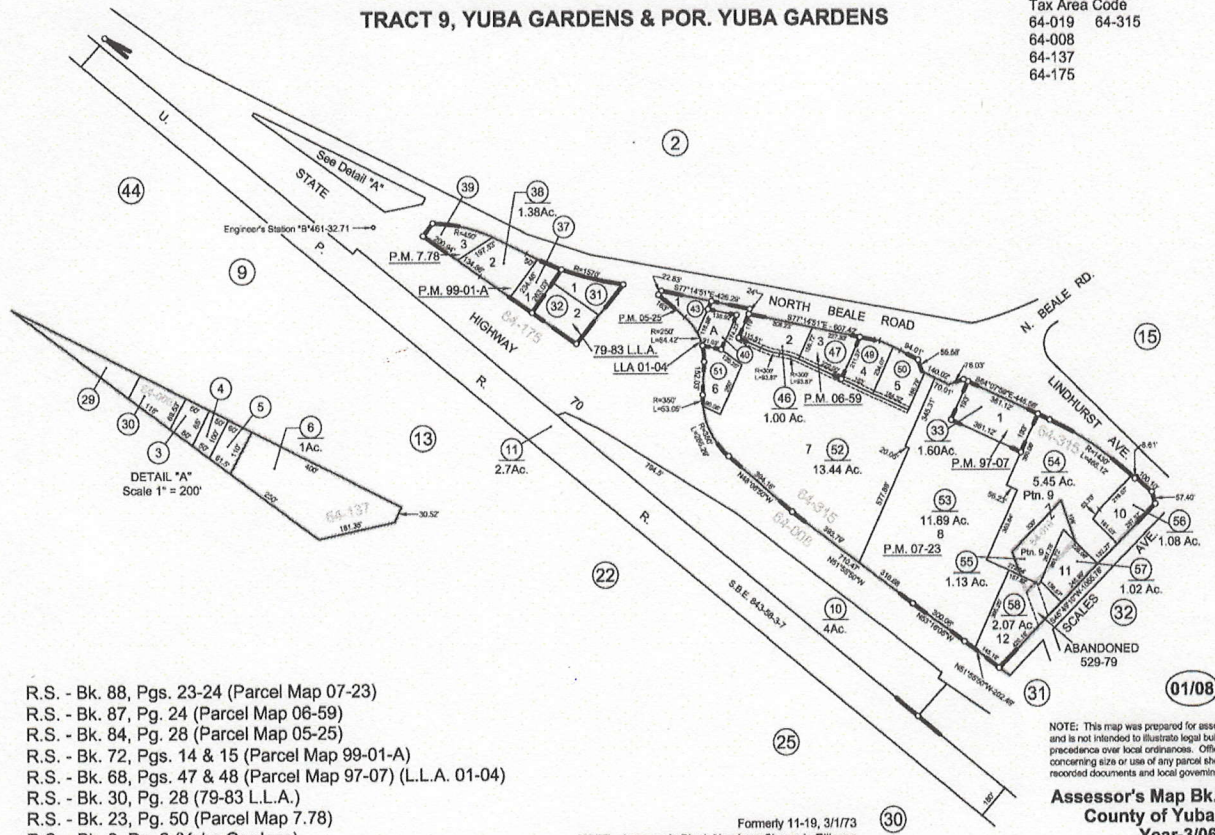

First American

myFirstAm® Tax Map

976 N Beale Rd, Marysville, CA 95901

20-14

Tax Area Code
64-019 64-315
64-008
64-137
64-175

- R.S. - Bk. 88, Pgs. 23-24 (Parcel Map 07-23)
- R.S. - Bk. 87, Pg. 24 (Parcel Map 06-59)
- R.S. - Bk. 84, Pg. 28 (Parcel Map 05-25)
- R.S. - Bk. 72, Pgs. 14 & 15 (Parcel Map 99-01-A)
- R.S. - Bk. 68, Pgs. 47 & 48 (Parcel Map 97-07) (L.L.A. 01-04)
- R.S. - Bk. 30, Pg. 28 (79-83 L.L.A.)
- R.S. - Bk. 23, Pg. 50 (Parcel Map 7.78)
- R.S. - Bk. 3, Pg. 2 (Yuba Gardens)
- R.S. - Bk. 3, Pg. 46 (Resub. Tr. 9)

Assessor's Map Bk.20, Pg.14
County of Yuba, Calif.
Year-3/06

Limitation of Liability for Informational Report

IMPORTANT – READ CAREFULLY: THIS REPORT IS NOT AN INSURED PRODUCT OR SERVICE OR A REPRESENTATION OF THE CONDITION OF TITLE TO REAL PROPERTY. IT IS NOT AN ABSTRACT, LEGAL OPINION, OPINION OF TITLE, TITLE INSURANCE COMMITMENT OR PRELIMINARY REPORT, OR ANY FORM OF TITLE INSURANCE OR GUARANTY. THIS REPORT IS ISSUED EXCLUSIVELY FOR THE BENEFIT OF THE APPLICANT THEREFOR, AND MAY NOT BE USED OR RELIED UPON BY ANY OTHER PERSON. THIS REPORT MAY NOT BE REPRODUCED IN ANY MANNER WITHOUT FIRST AMERICAN'S PRIOR WRITTEN CONSENT. FIRST AMERICAN DOES NOT REPRESENT OR WARRANT THAT THE INFORMATION HEREIN IS COMPLETE OR FREE FROM ERROR, AND THE INFORMATION HEREIN IS PROVIDED WITHOUT ANY WARRANTIES OF ANY KIND, AS-IS, AND WITH ALL FAULTS. AS A MATERIAL PART OF THE CONSIDERATION GIVEN IN EXCHANGE FOR THE ISSUANCE OF THIS REPORT, RECIPIENT AGREES THAT FIRST AMERICAN'S SOLE LIABILITY FOR ANY LOSS OR DAMAGE CAUSED BY AN ERROR OR OMISSION DUE TO INACCURATE INFORMATION OR NEGLIGENCE IN PREPARING THIS REPORT SHALL BE LIMITED TO THE FEE CHARGED FOR THE REPORT. RECIPIENT ACCEPTS THIS REPORT WITH THIS LIMITATION AND AGREES THAT FIRST AMERICAN WOULD NOT HAVE ISSUED THIS REPORT BUT FOR THE LIMITATION OF LIABILITY DESCRIBED ABOVE. FIRST AMERICAN MAKES NO REPRESENTATION OR WARRANTY AS TO THE LEGALITY OR PROPRIETY OF RECIPIENT'S USE OF THE INFORMATION HEREIN.

Tax Map

976 N Beale Rd, Marysville, CA 95901

3/24/2023

©2005-2023 First American Financial Corporation and/or its affiliates. All rights reserved.