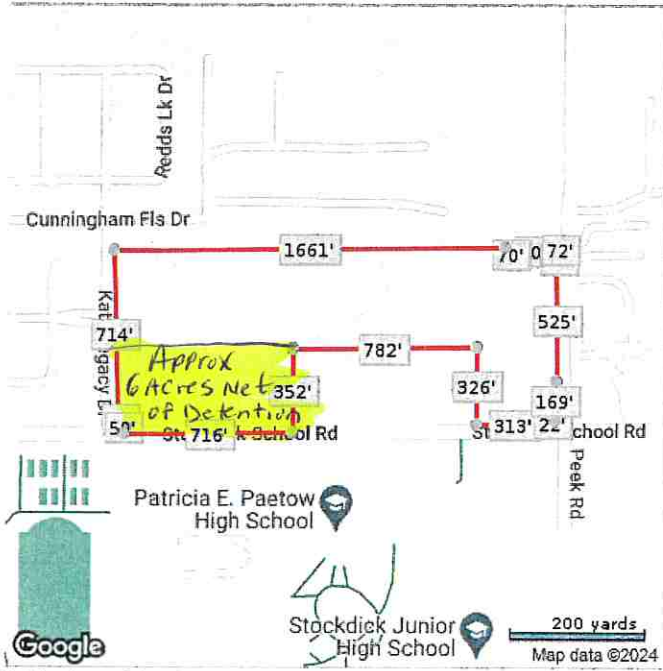

PROPERTY MAP

*Lot Dimensions are Estimated

Property Details Courtesy of Joe Rothchild, Keller Williams Signature, Houston Association of REALTORS

The data within this report is compiled by CoreLogic from public and private sources. If desired, the accuracy of the data contained herein can be independently verified by the recipient of this report with the applicable county or municipality.