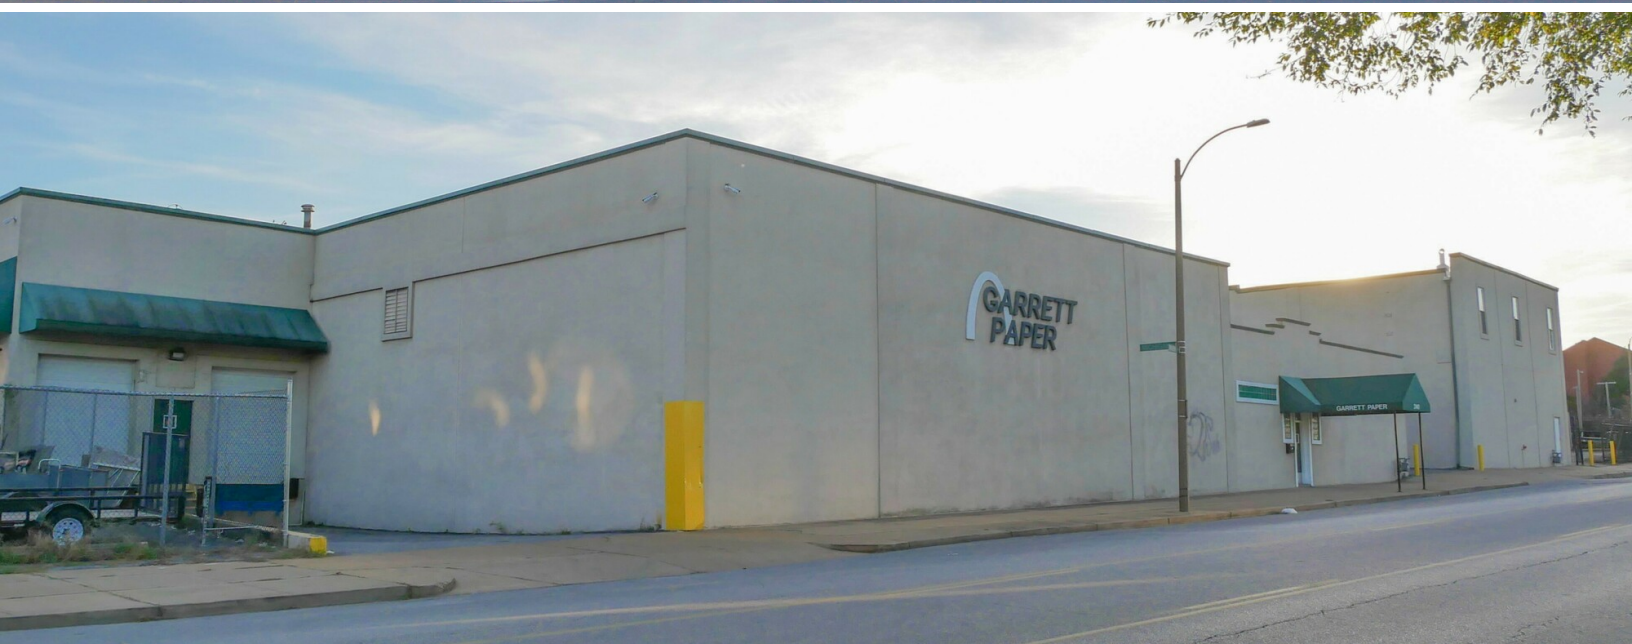

FOR SALE

**GARRETT
PAPER**

3140

3140 Park Avenue | St. Louis, MO 63104

 **INTELICA**
a member of **CORFAC**
INTERNATIONAL

This information has been obtained from sources believed reliable but has not been verified for accuracy or completeness. You should conduct a careful, independent investigation of the property and verify all information. Any reliance on this information is solely at your own risk.