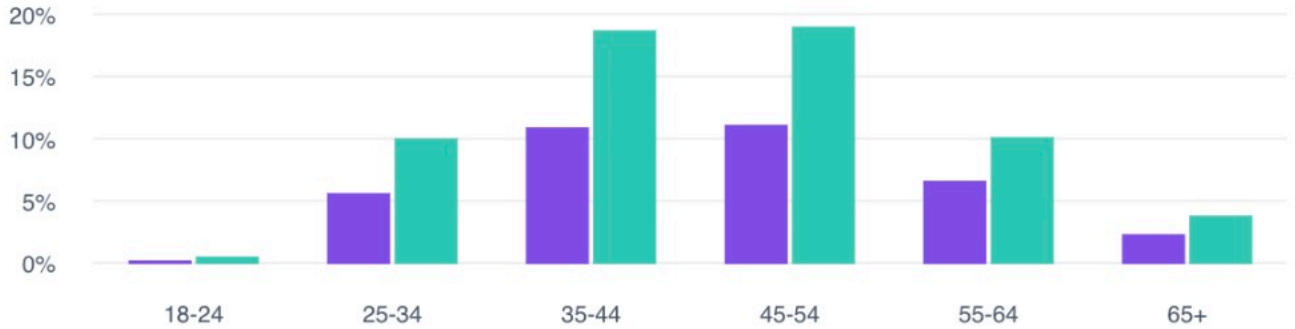

Audience

These values are based on total followers of your Page or profile.

[Create a post](#)

Age and gender

Men 37.20%
Women 62.80%

Location

[Cities](#)

[Countries](#)