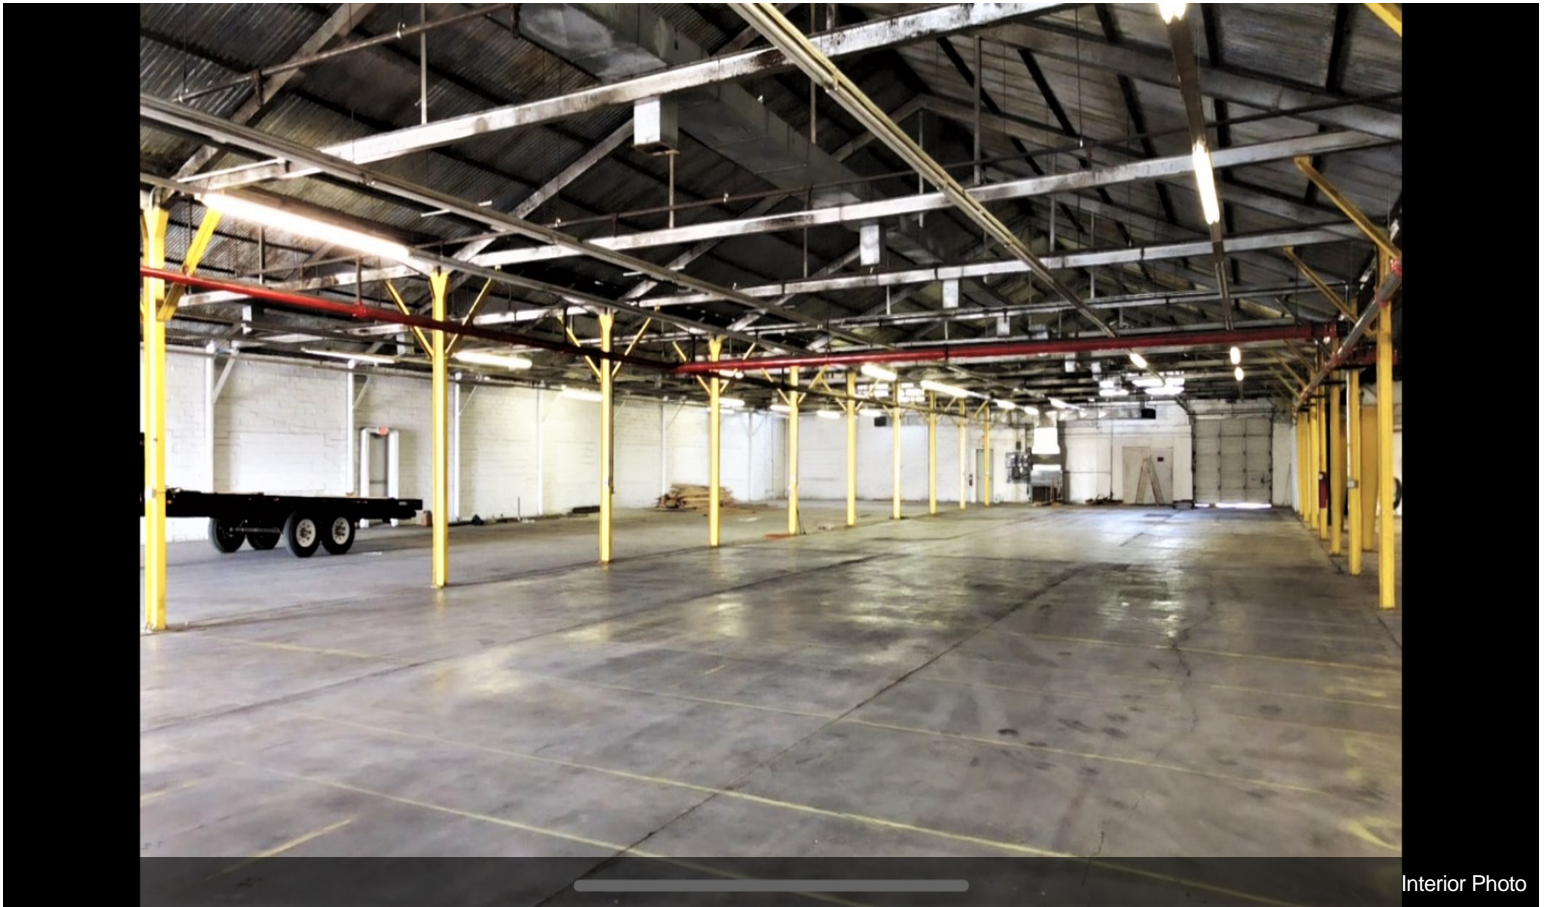

- Directly on Route 78
- Large Outdoor Yard
- High Ceilings

Rental Rate: \$4.95 /SF/YR

Min. Divisible: 20,000 SF

Property Type: Industrial

Property Subtype: Manufacturing

Rentable Building Area: 45,348 SF

Year Built: 1940

Building Photo

Property Photos

Aerial

Building Photo

Property Photos

Interior Photo

Interior Photo

Property Photos

Interior Photo

Building Photo

Property Photos

Interior Photo

Interior Photo

Property Photos

Aerial

Interior Photo

Property Photos

Building Photo