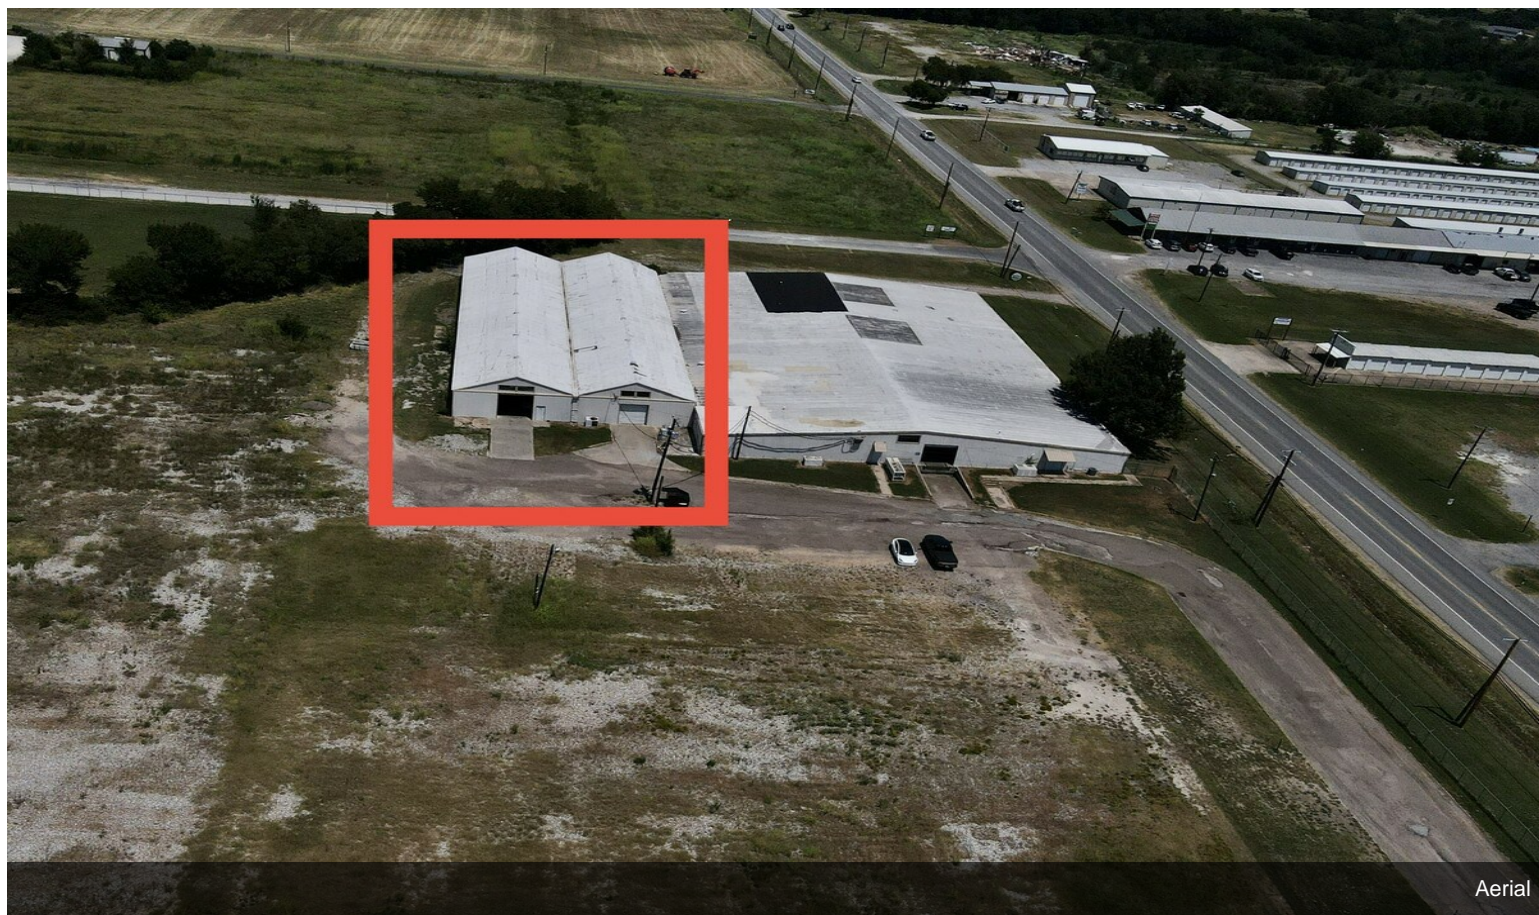

- Directly on Route 78
- Large Outdoor Yard
- High Ceilings

Rental Rate: \$4.95 /SF/YR

Min. Divisible: 20,000 SF

Property Type: Industrial

Property Subtype: Manufacturing

Rentable Building Area: 45,348 SF

Year Built: 1940

Interior Photo

Building Photo

Property Photos

Interior Photo

Interior Photo

Property Photos

Aerial

Interior Photo