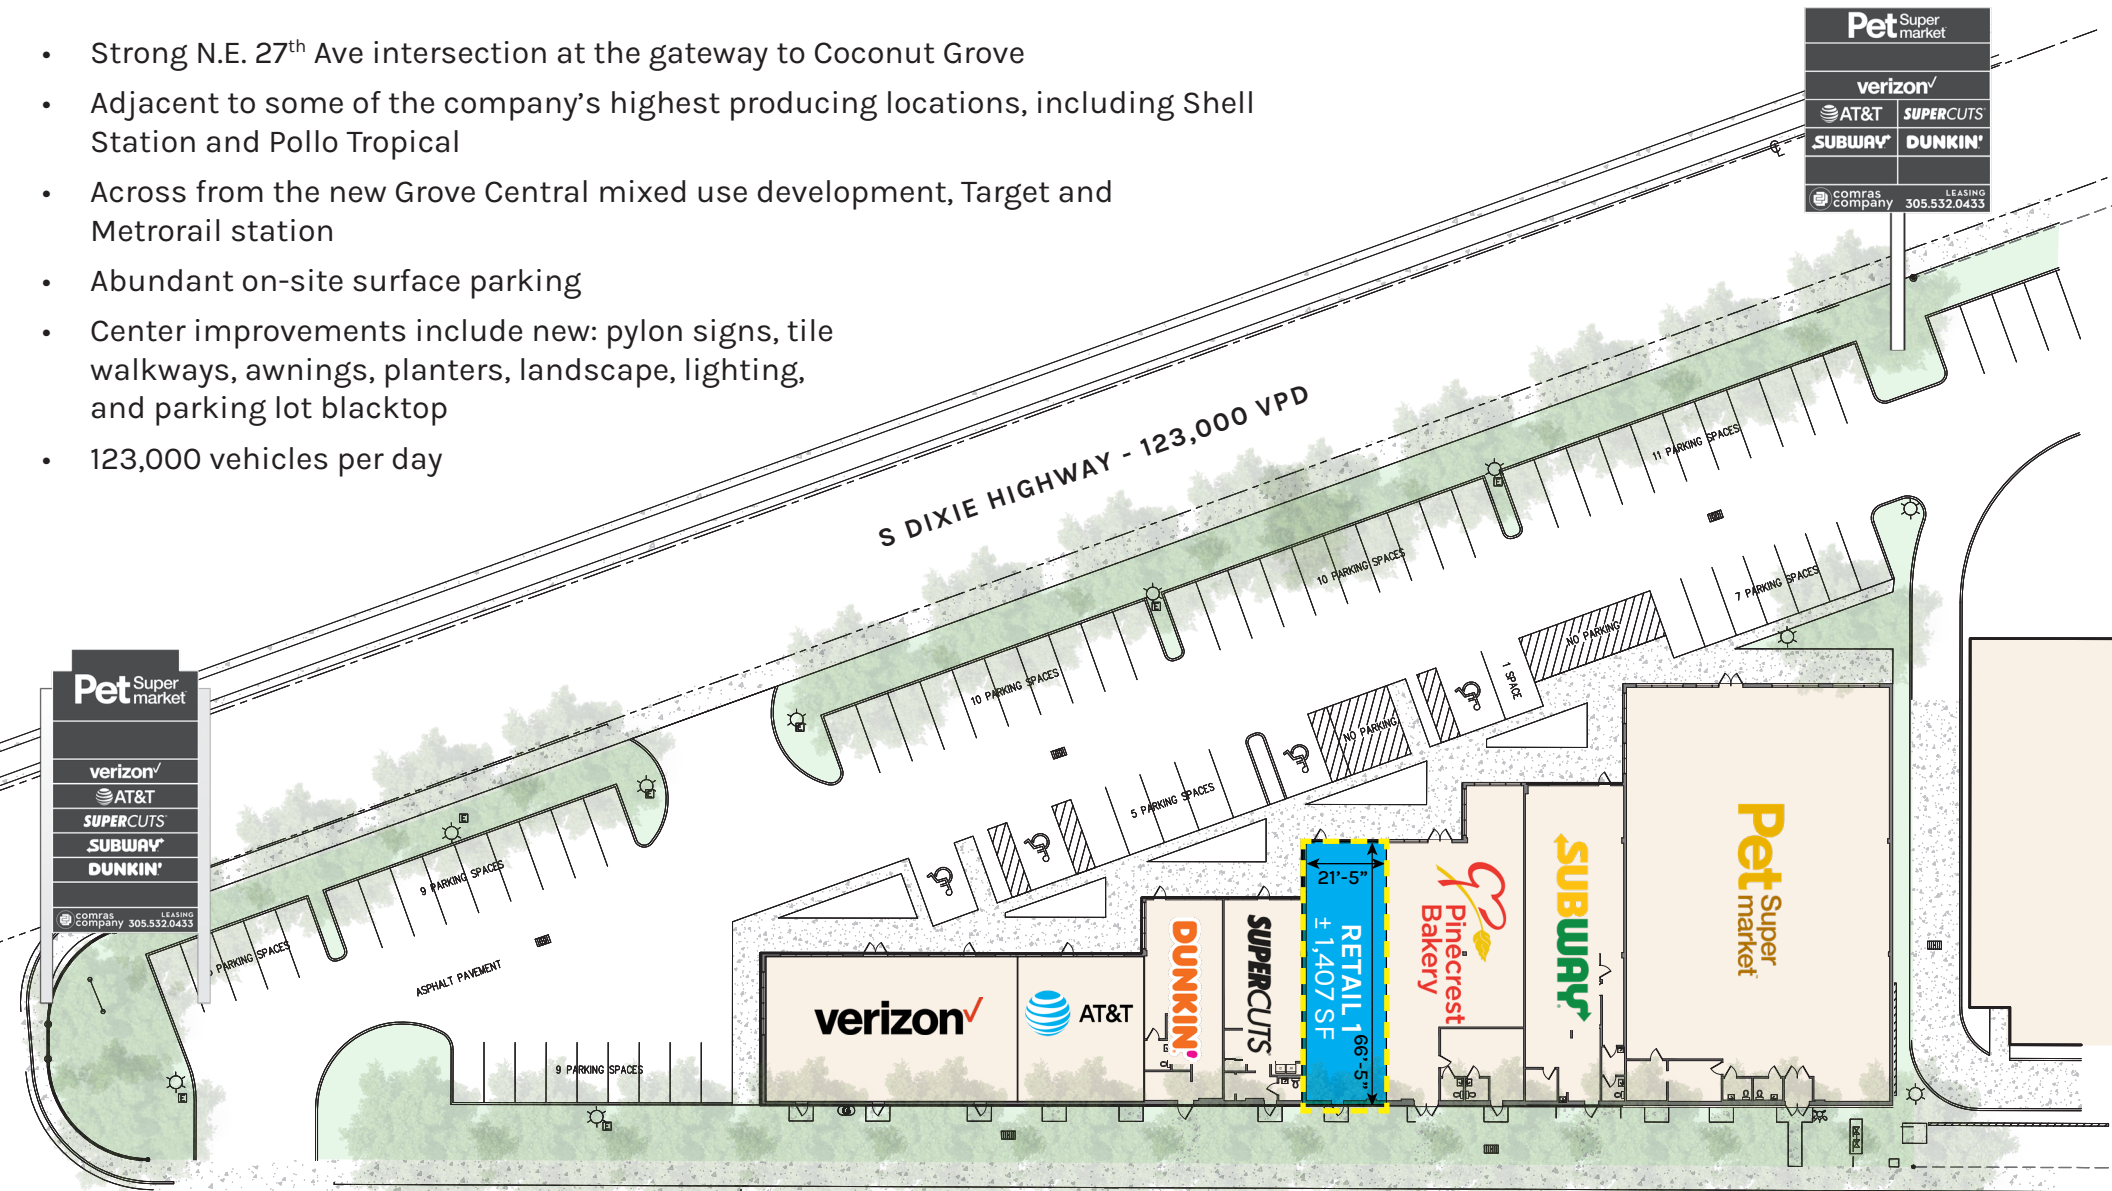

2720 S Dixie Highway
Coconut Grove, FL 33133

Join Pet Supermarket, Verizon, AT&T, SuperCuts, Subway and Dunkin' Donuts in this prime retail location along South Dixie Highway.

RETAIL 1
± 1,407 SF

POSSESSION
Arranged

t. 305.532.0433
f. 305.532.6106

1261 20th Street
Miami Beach, FL 33139

comrascompany.com
@comrascompany

comras company
redefining retail.®

FLOOR PLAN

- Strong N.E. 27th Ave intersection at the gateway to Coconut Grove
- Adjacent to some of the company's highest producing locations, including Shell Station and Pollo Tropical
- Across from the new Grove Central mixed use development, Target and Metrorail station
- Abundant on-site surface parking
- Center improvements include new: pylon signs, tile walkways, awnings, planters, landscape, lighting, and parking lot blacktop
- 123,000 vehicles per day

MetroRail

Pet Super Market
verizon
AT&T **SUPERCUTS**
SUBWAY **DUNKIN'**
Comras Company 305.532.0433

Pet Super Market
verizon
AT&T **SUPERCUTS**
SUBWAY **DUNKIN'**
Comras Company 305.532.0433

verizon **AT&T** **DUNKIN'** **SUPERCUTS** **RETAIL 1 ± 1,407 SF** **Pincrest Bakery** **SUBWAY** **Pet Super Market**