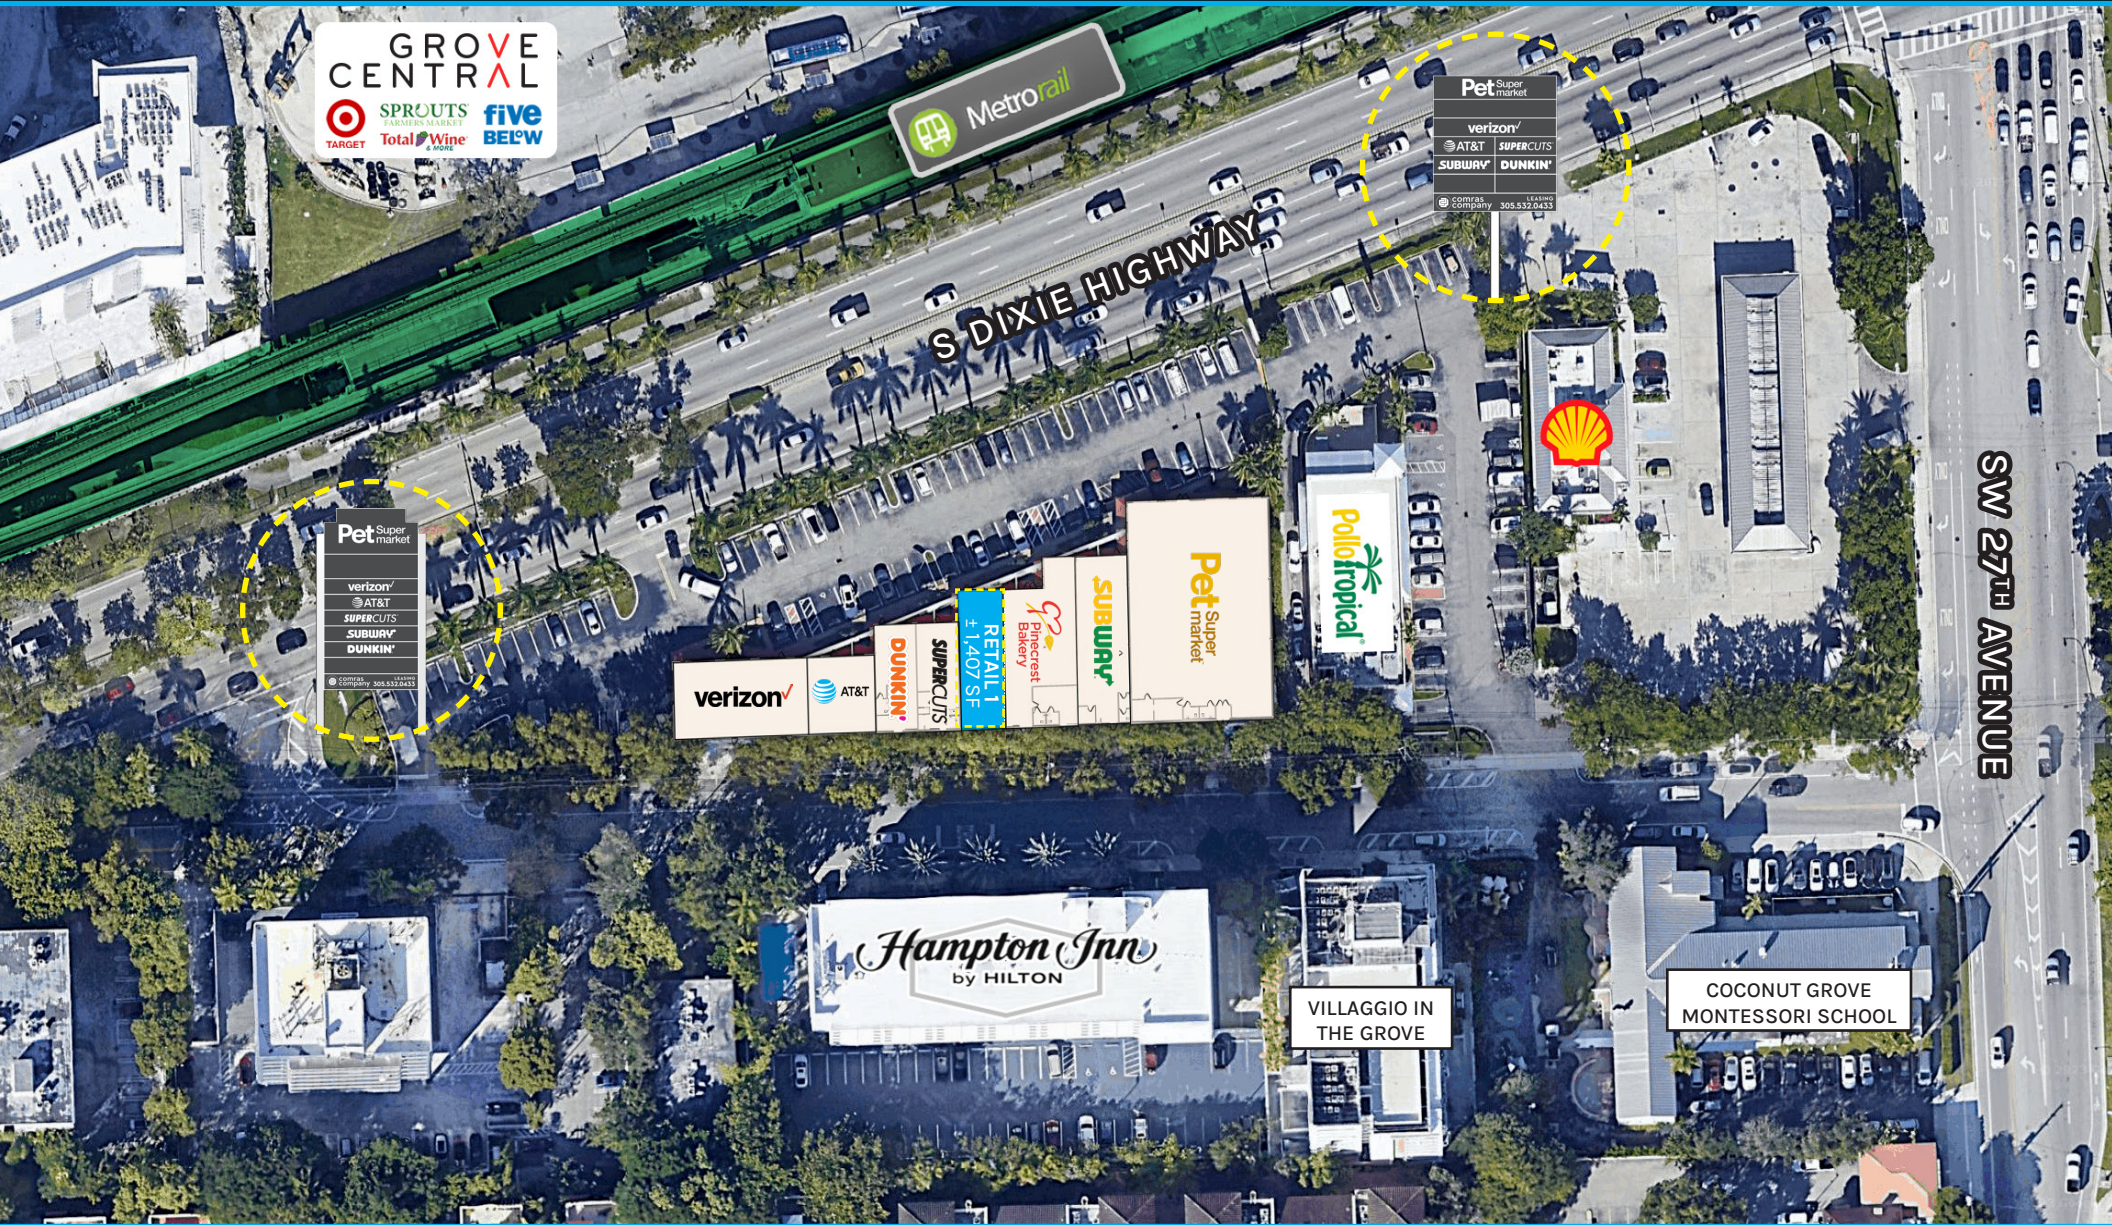

t. 305.532.0433
f. 305.532.6106

1261 20th Street
Miami Beach, FL 33139

comrascompany.com
@comrascompany

comras company
redefining retail.®

FLOOR PLAN

- Strong N.E. 27th Ave intersection at the gateway to Coconut Grove
- Adjacent to some of the company's highest producing locations, including Shell Station and Pollo Tropical
- Across from the new Grove Central mixed use development, Target and Metrorail station
- Abundant on-site surface parking
- Center improvements include new: pylon signs, tile walkways, awnings, planters, landscape, lighting, and parking lot blacktop
- 123,000 vehicles per day

t. 305.532.0433
f. 305.532.6106

1261 20th Street
Miami Beach, FL 33139

comrascompany.com
@comrascompany

comras company
redefining retail.

AERIAL MAP

GROVE CENTRAL

TARGET **SPROUTS FARMERS MARKET** **FIVE BELOW**
TOTAL WINE

MetroRail

Pet Super Market
verizon
AT&T **SUPERCUTS**
SUBWAY **DUNKIN'**
Comras Company 305.532.0433

Pet Super Market
verizon
AT&T **SUPERCUTS**
SUBWAY **DUNKIN'**
Comras Company 305.532.0433

verizon **AT&T** **DUNKIN'** **SUPERCUTS** **RETAIL 1 ± 1,407 SF** **Pincrest Bakery** **SUBWAY** **Pet Super Market**

Pollo Tropical

Hampton Inn
by HILTON

VILLAGGIO IN THE GROVE

COCONUT GROVE MONTESSORI SCHOOL

SW 27TH AVENUE