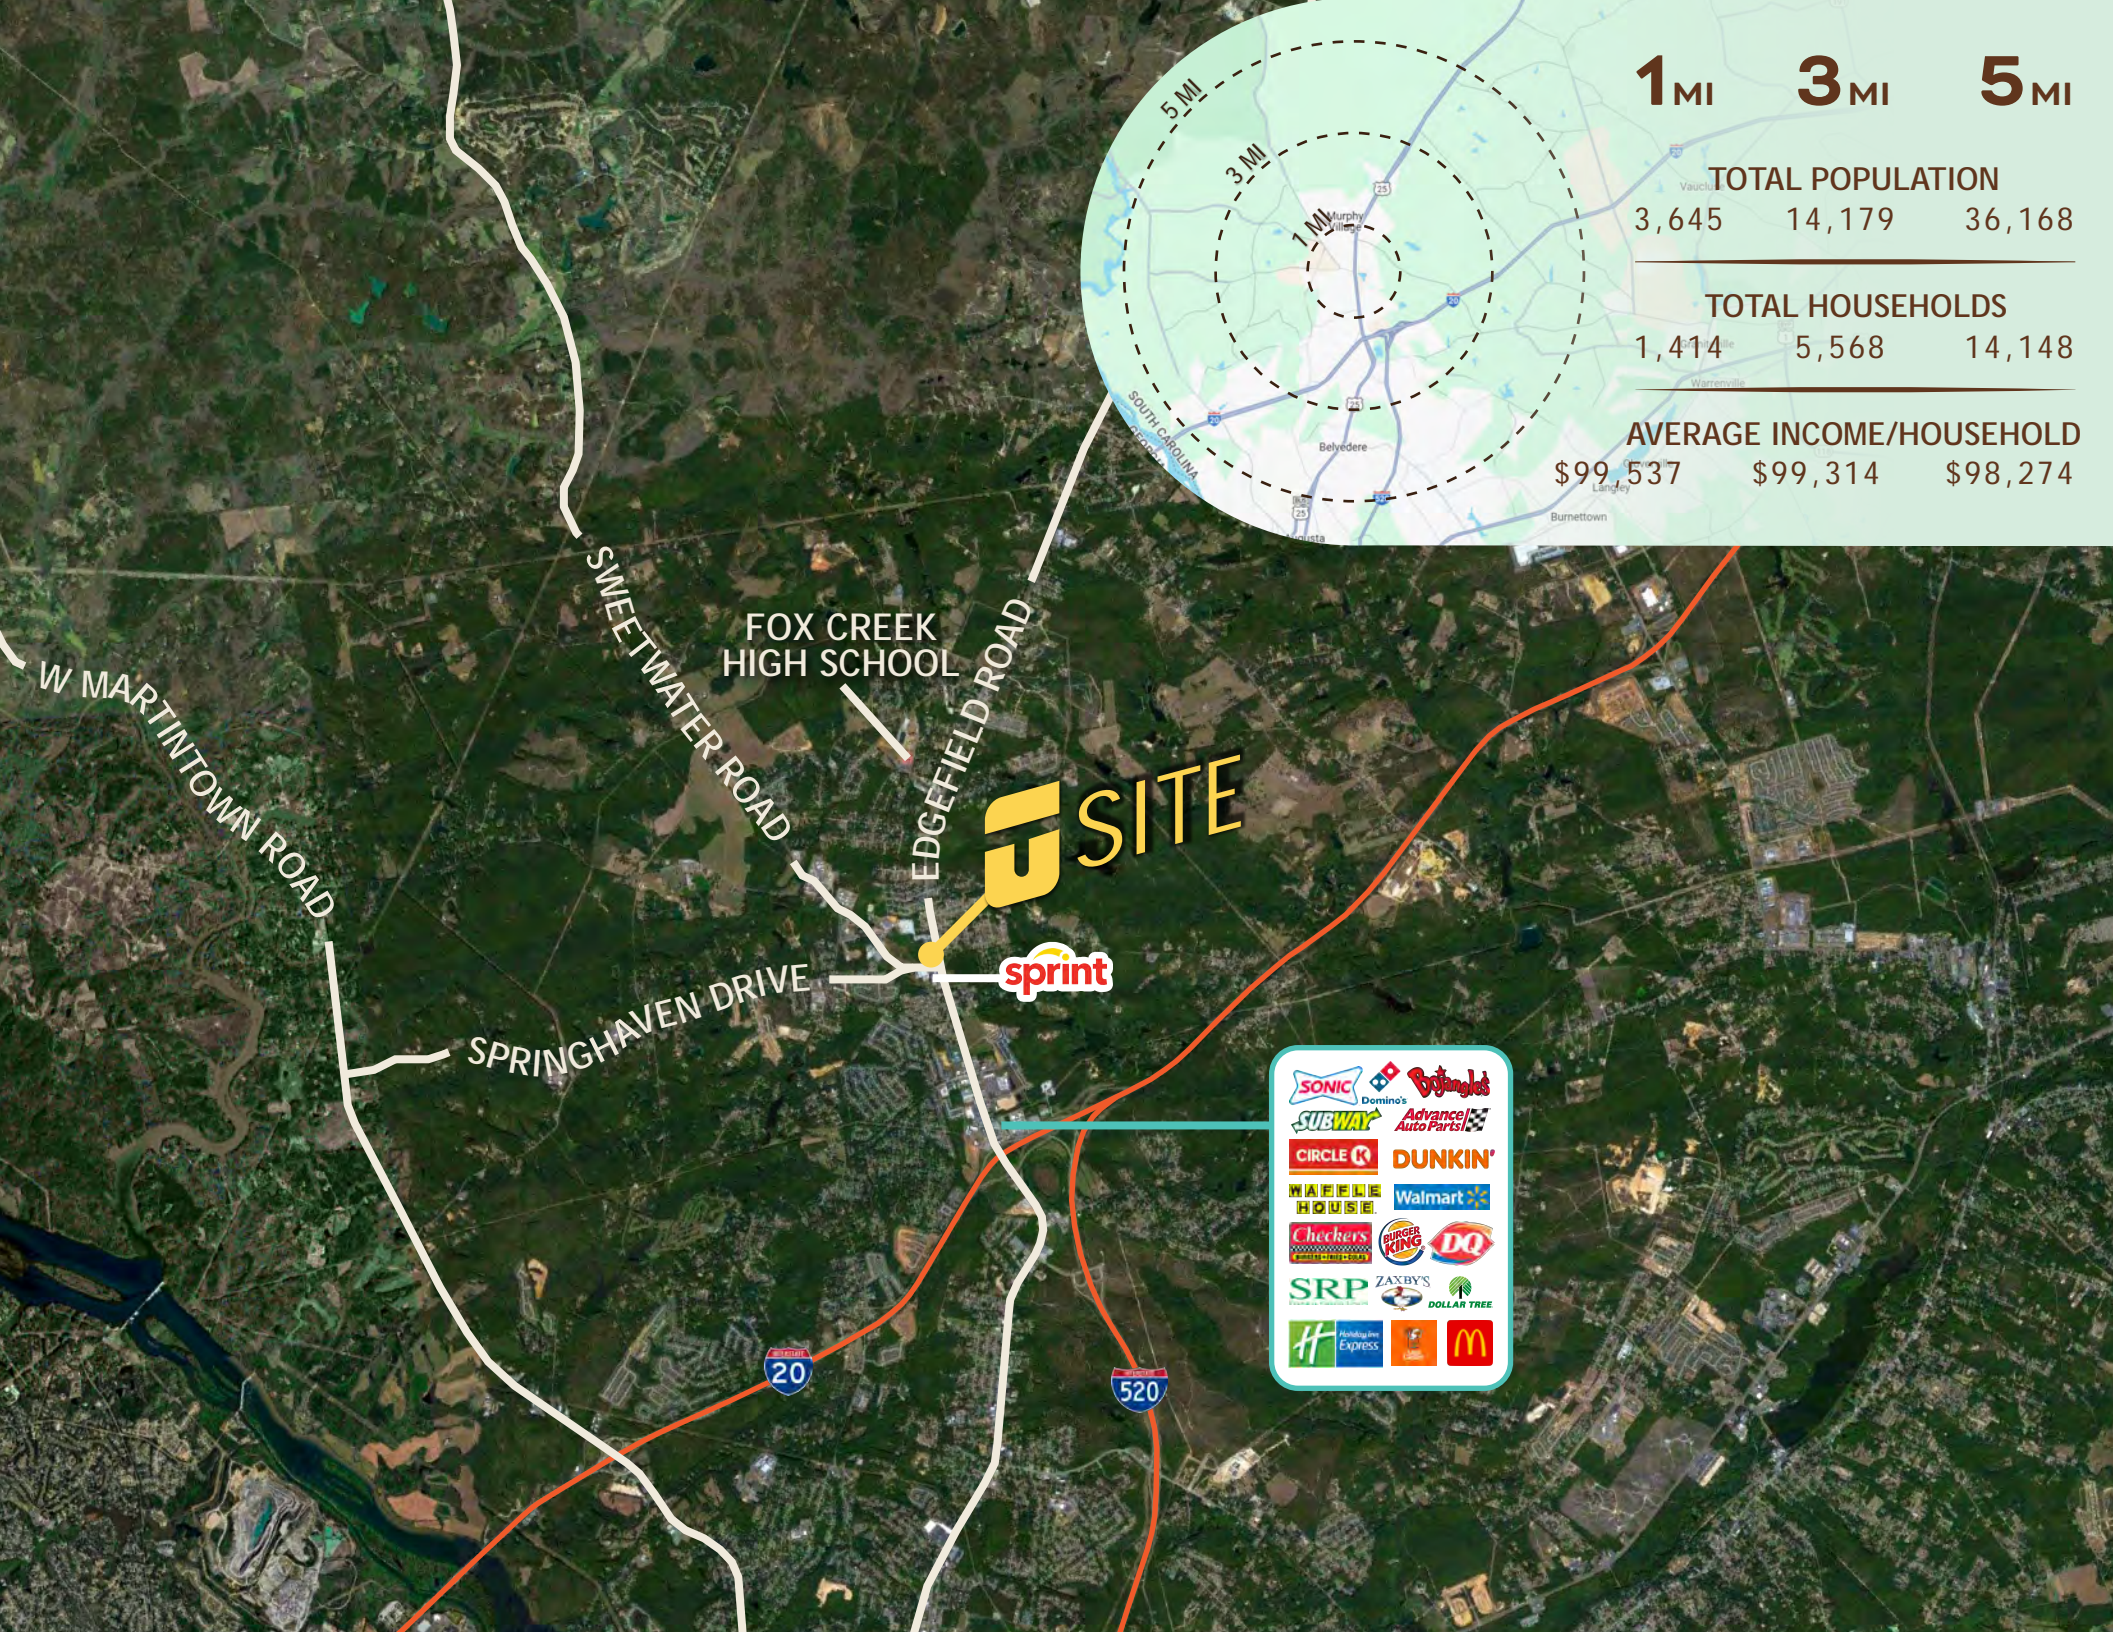

LAND FOR DEVELOPMENT

1202 Edgefield Road | North Augusta, SC 29860

LIAM WELCH | liam@jordantrotter.com | 706.736.1031

JORDAN TROTTER
COMMERCIAL REAL ESTATE

SCAN THE
QR TO VIEW
THIS LISTING
ONLINE

This 0.87 AC pad is adjacent to the new O'Reilly's Auto Parts store at the corner of Edgefield Road and Sweetwater Road off the busy Exit 5 in North Augusta, South Carolina. Exit 5 is home to many national users which include Walmart, Chick-fil-A, Food Lion, Starbucks, and more. Sweetwater Square, anchored by Walmart, brings in 393K unique visitors a year which is ranked 2/258 for total visits per year for Neighborhood Shopping Centers in South Carolina. Development is moving north towards the subject property and closer to the residents of Murphy Village and other residential developments in Aiken and McDuffie County.

This property may be bought, leased, or ownership is willing to do a build-to-suit. New development on this site will be able to share detention with the adjacent O'Reilly's Auto Parts.

- 0.87 AC pad
- Can be bought, leased, or build-to-suit
- Corner property

SWEETWATER ROAD (9,400 VPD)

0.87 AC

EDGEFIELD ROAD (37,300 VPD)

1 MI 3 MI 5 MI

TOTAL POPULATION
 3,645 14,179 36,168

TOTAL HOUSEHOLDS
 1,414 5,568 14,148

AVERAGE INCOME/HOUSEHOLD
 \$99,537 \$99,314 \$98,274

FOX CREEK HIGH SCHOOL

SITE

W MARTINTOWN ROAD

SWEETWATER ROAD

EDGEFIELD ROAD

SPRINGHAVEN DRIVE

AIKEN COUNTY STATISTICS

**Region
Population:**
177,649