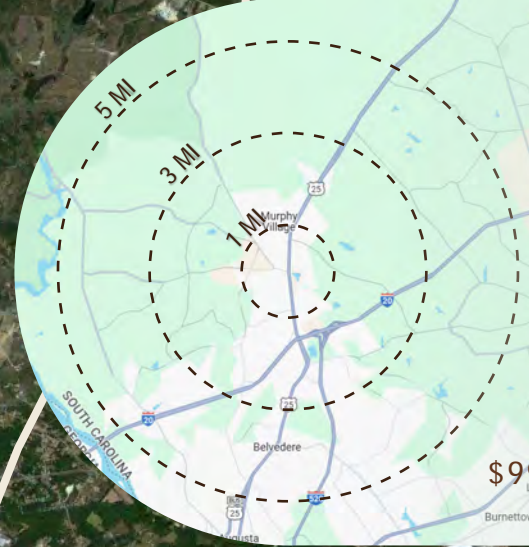

LAND FOR DEVELOPMENT

1202 Edgefield Road | North Augusta, SC 29860

LIAM WELCH | liam@jordantrotter.com | 706.736.1031

JORDAN TROTTER
COMMERCIAL REAL ESTATE

SCAN THE
QR TO VIEW
THIS LISTING
ONLINE

This 0.87 AC pad is adjacent to the new O'Reilly's Auto Parts store at the corner of Edgefield Road and Sweetwater Road off the busy Exit 5 in North Augusta, South Carolina. Exit 5 is home to many national users which include Walmart, Chick-fil-A, Food Lion, Starbucks, and more. Sweetwater Square, anchored by Walmart, brings in 393K unique visitors a year which is ranked 2/258 for total visits per year for Neighborhood Shopping Centers in South Carolina. Development is moving north towards the subject property and closer to the residents of Murphy Village and other residential developments in Aiken and McDuffie County.

SWEETWATER ROAD (9,400 VPD)

0.87 AC

EDGEFIELD ROAD (37,300 VPD)

1 MI 3 MI 5 MI

TOTAL POPULATION
 3,645 14,179 36,168

TOTAL HOUSEHOLDS
 1,414 5,568 14,148

AVERAGE INCOME/HOUSEHOLD
 \$99,537 \$99,314 \$98,274

FOX CREEK HIGH SCHOOL

SITE

W MARTINTOWN ROAD

SWEETWATER ROAD

EDGEFIELD ROAD

SPRINGHAVEN DRIVE

AIKEN COUNTY STATISTICS

**Region
Population:**
177,649