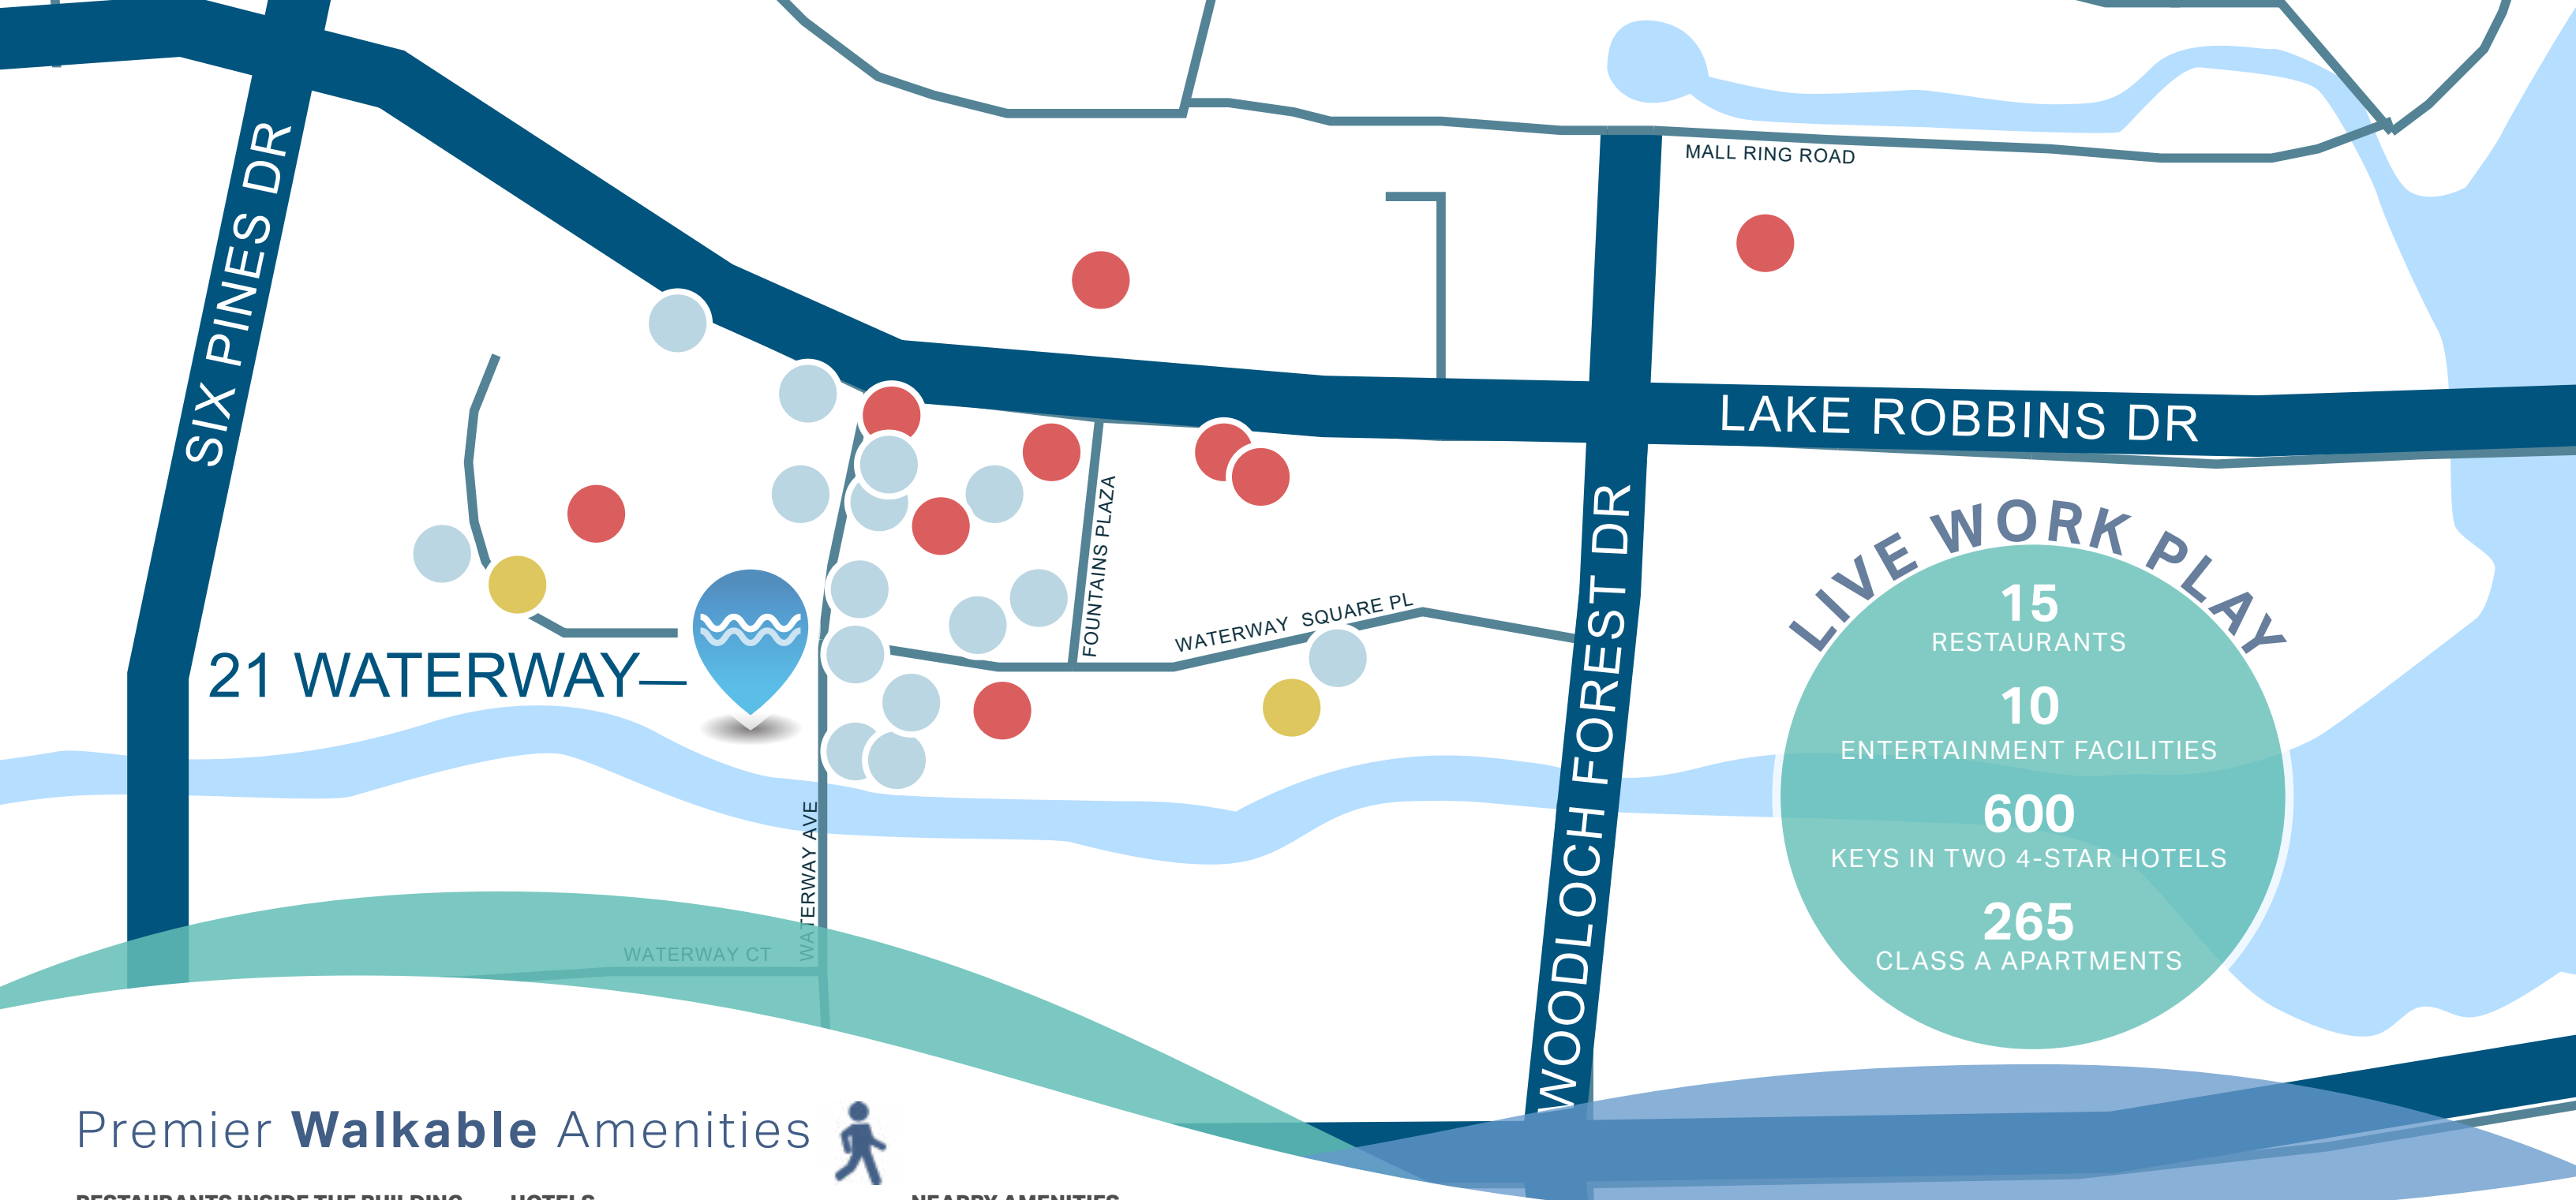

21 WATERWAY

21 Waterway Attributes

Directly on The Waterway

Biking and jogging trail, walk to Cynthia Woods Mitchell Pavilion

Prime views

Overlooking the Waterway

Accessible Location

Direct connectivity to I-45, and major arteries

15+ walkable restaurants nearby

Ranging from white tablecloth to fast casual

In the heart of Waterway with proximity to:

THE WOODLANDS MALL

Premier **Walkable** Amenities

RESTAURANTS INSIDE THE BUILDING

- The Goose's Acre
- Churrascos
- Blue Door Coffee

NEARBY RESTAURANTS

- Baker St. Pub & Grill
- Hearsay on the Waterway
- Morton's Grille
- Mahoney's
- Baja Cantina
- Cyclone Anaya's Mexican Kitchen

HOTELS

- The Woodlands Waterway Marriott
- The Westin at the Woodlands

- Bar Louie
- The Refuge Bar and Bistro
- TRIS
- Starbucks
- WhichWich
- Grimaldi's

NEARBY AMENITIES

- Spenga Spin and Yoga Studio
- Spa at the Waterway
- Cinemark 17
- Waterway Square Park
- Ferrari of The Woodlands
- Dance With Me The Woodlands
- Vender Dys Fine Jeweler
- Woodforest National Bank
- Charles Schwab