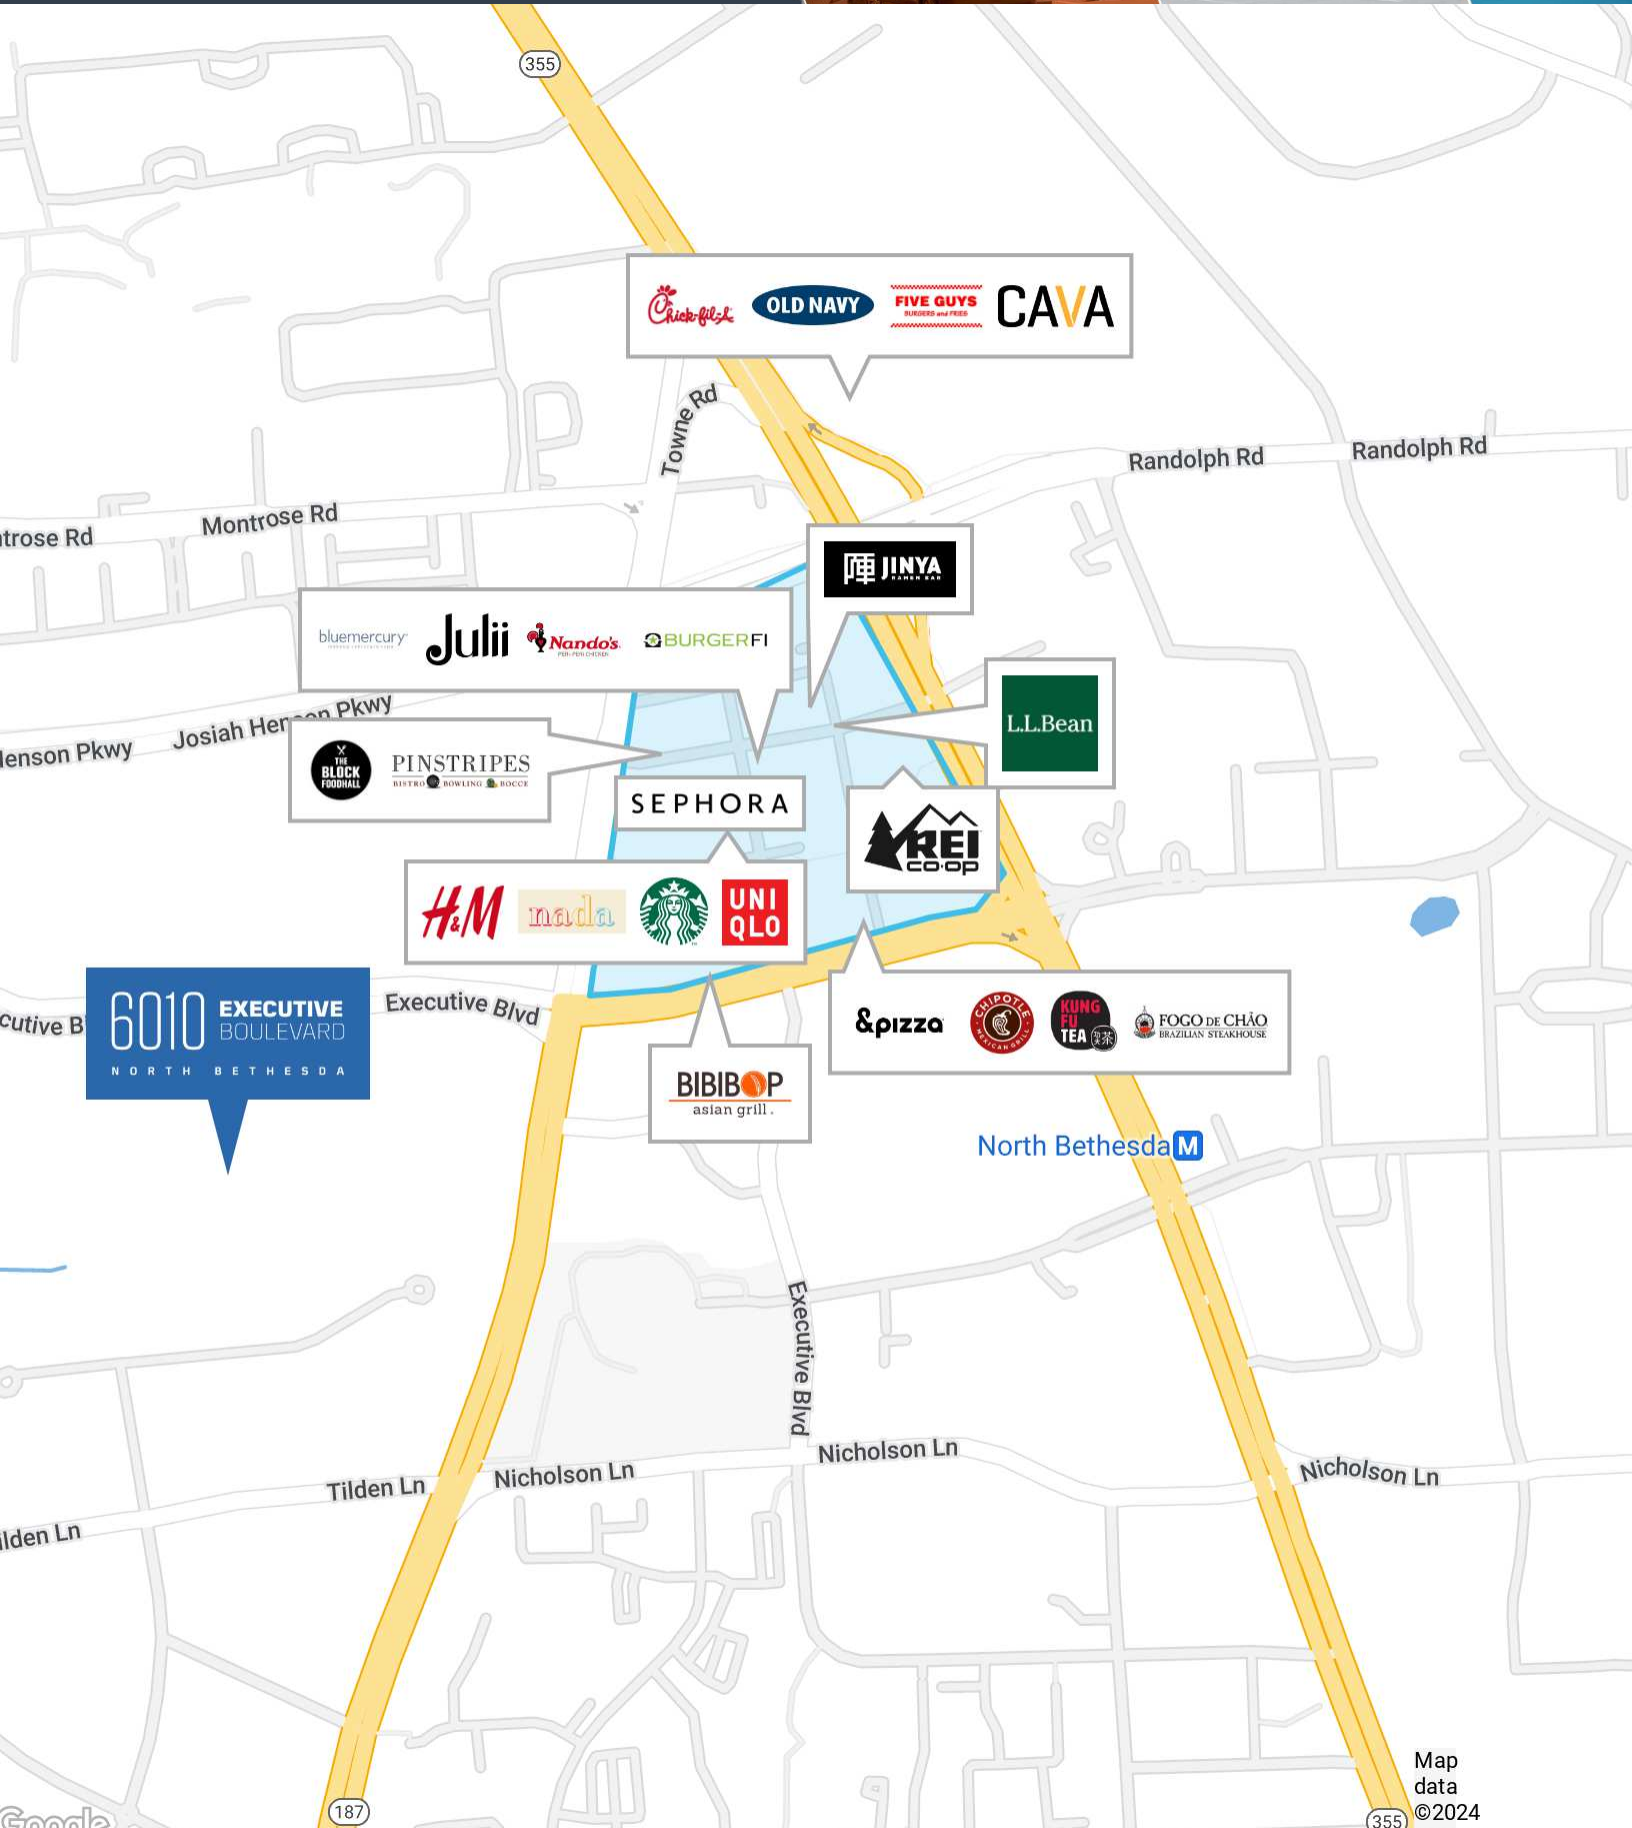

#### **Property Highlights**

- Lobby renovations: new flooring, lighting fixtures, digital directory and flat screen TV.
- Open-door micro market café.
- Landscaped patio area with outdoor seating.
- White Flint Metro within walking distance (0.06 mi).
- Easy access to I-270, I-370, I-495 and Rockville Pike.
- Local ownership and management.
- Nearby: Pike & Rose, Bethesda North Marriott Hotel and Conference Center.

# 6010 EXECUTIVE BOULEVARD

NORTH BETHESDA

**CONFERENCE CENTER**

**360°**

**OPEN DOOR  
MICRO MARKET CAFÉ**

**360°**

## Nearby Amenities

Chick-fil-A OLD NAVY FIVE GUYS CAVA

bluemercury Julii Nando's BURGERFI

THE BLOCK FOODHALL PINSTRIPES

SEPHORA

REI CO-OP

L.L.Bean

H&M mada Starbucks UNI QLO

6010 EXECUTIVE BOULEVARD  
NORTH BETHESDA

&pizza BIBOPTEA KUNG FU TEA FOGO DE CHÃO BRAZILIAN STEAKHOUSE

BIBIBOP asian grill.

North Bethesda M