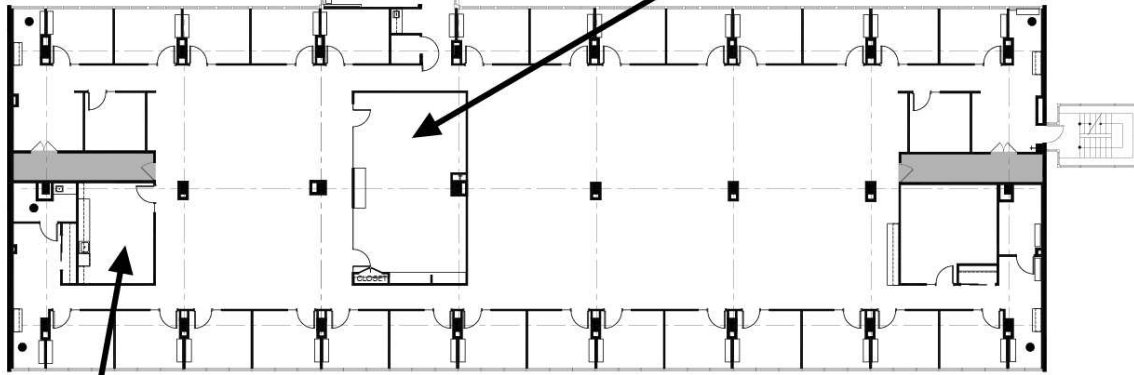

# 6010 EXECUTIVE BOULEVARD

NORTH BETHESDA

3rd Floor

Conference Room

Break Room

Suite	Size	Description
3rd Floor	13,011 SF	Full floor available

# 6010 EXECUTIVE BOULEVARD

NORTH BETHESDA

Suite 900

Suite	Size	Description
9th Floor	13,014 SF	Shell condition -- Full Floor Available Immediately.

**6010** EXECUTIVE  
BOULEVARD  
N O R T H   B E T H E S D A