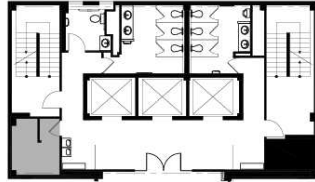

# 6010 EXECUTIVE BOULEVARD

NORTH BETHESDA

3rd Floor

Conference Room

Break Room

Suite	Size	Description
3rd Floor	13,011 SF	Full floor available