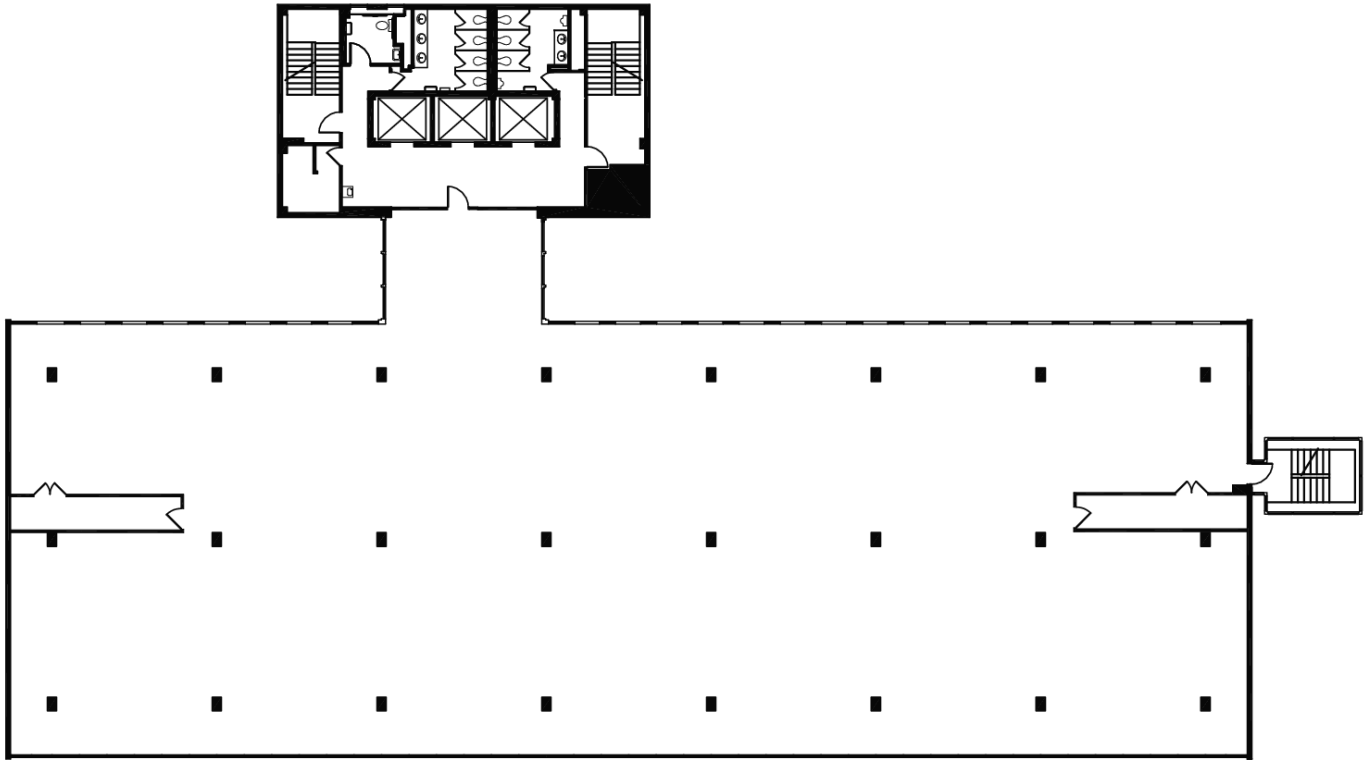

Suite	Size	Description
9th Floor	13,014 SF	Shell condition -- Full Floor Available Immediately.