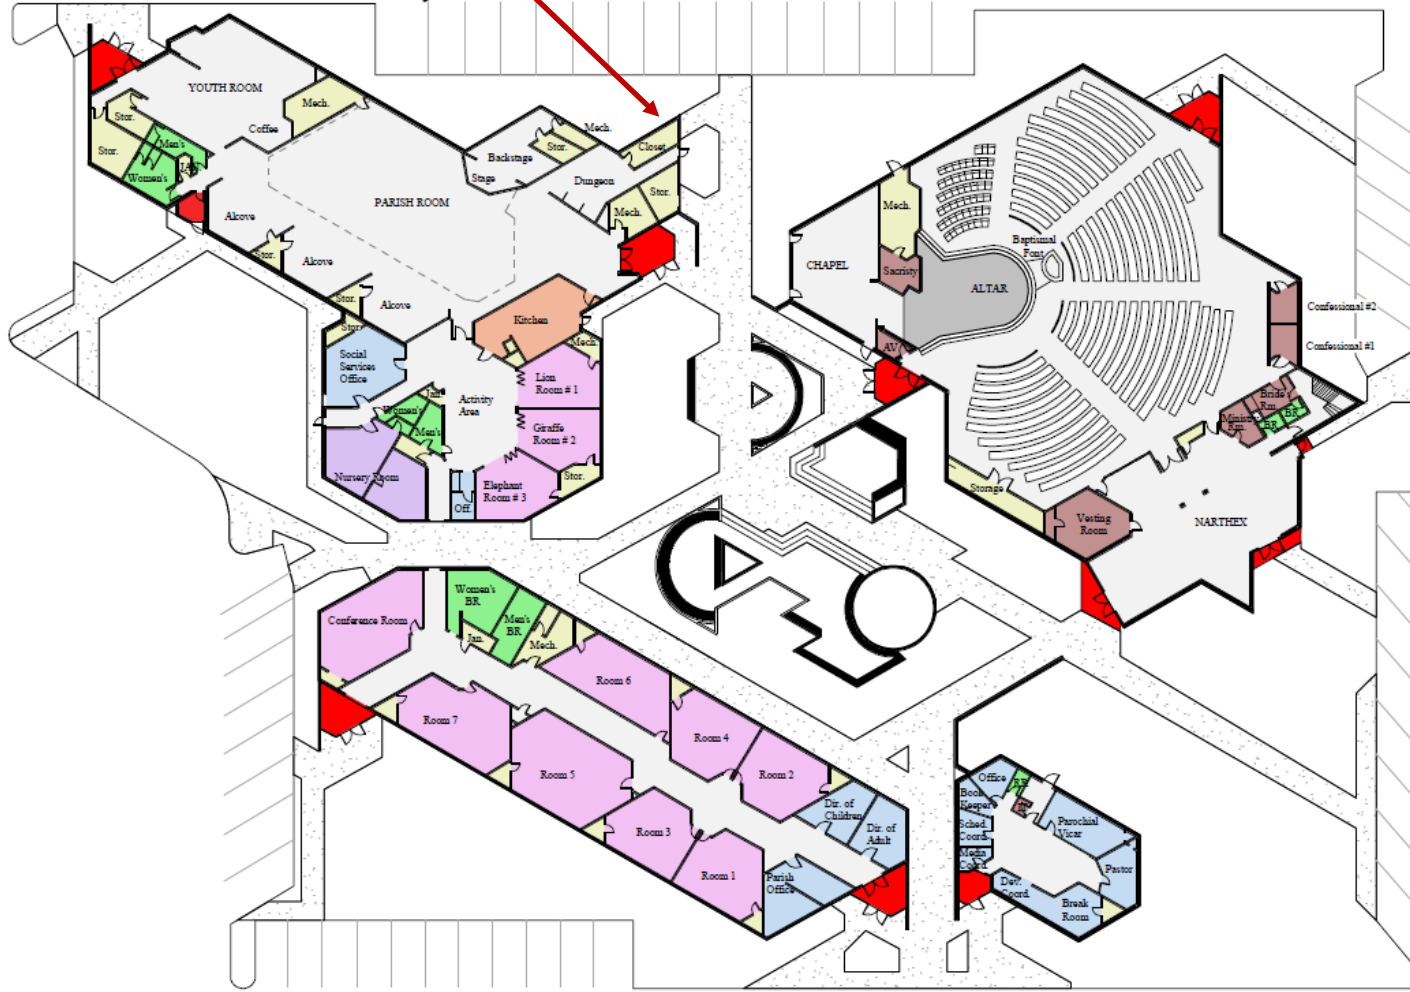

KIRKWOOD SOUTH PARK

*St. Luke the Evangelist
Catholic Church
11011 Hall Rd, Houston,
TX 77089*

CAMPUS LEGEND

- ENTRY
- RESTROOMS
- NURSERY
- CLASSROOM
- KITCHEN
- MECH/STORAGE
- OFFICE
- SUPPORT

KEY MAP

SAGETRAIL DRIVE

SAGEBERRY DRIVE

HALL ROAD