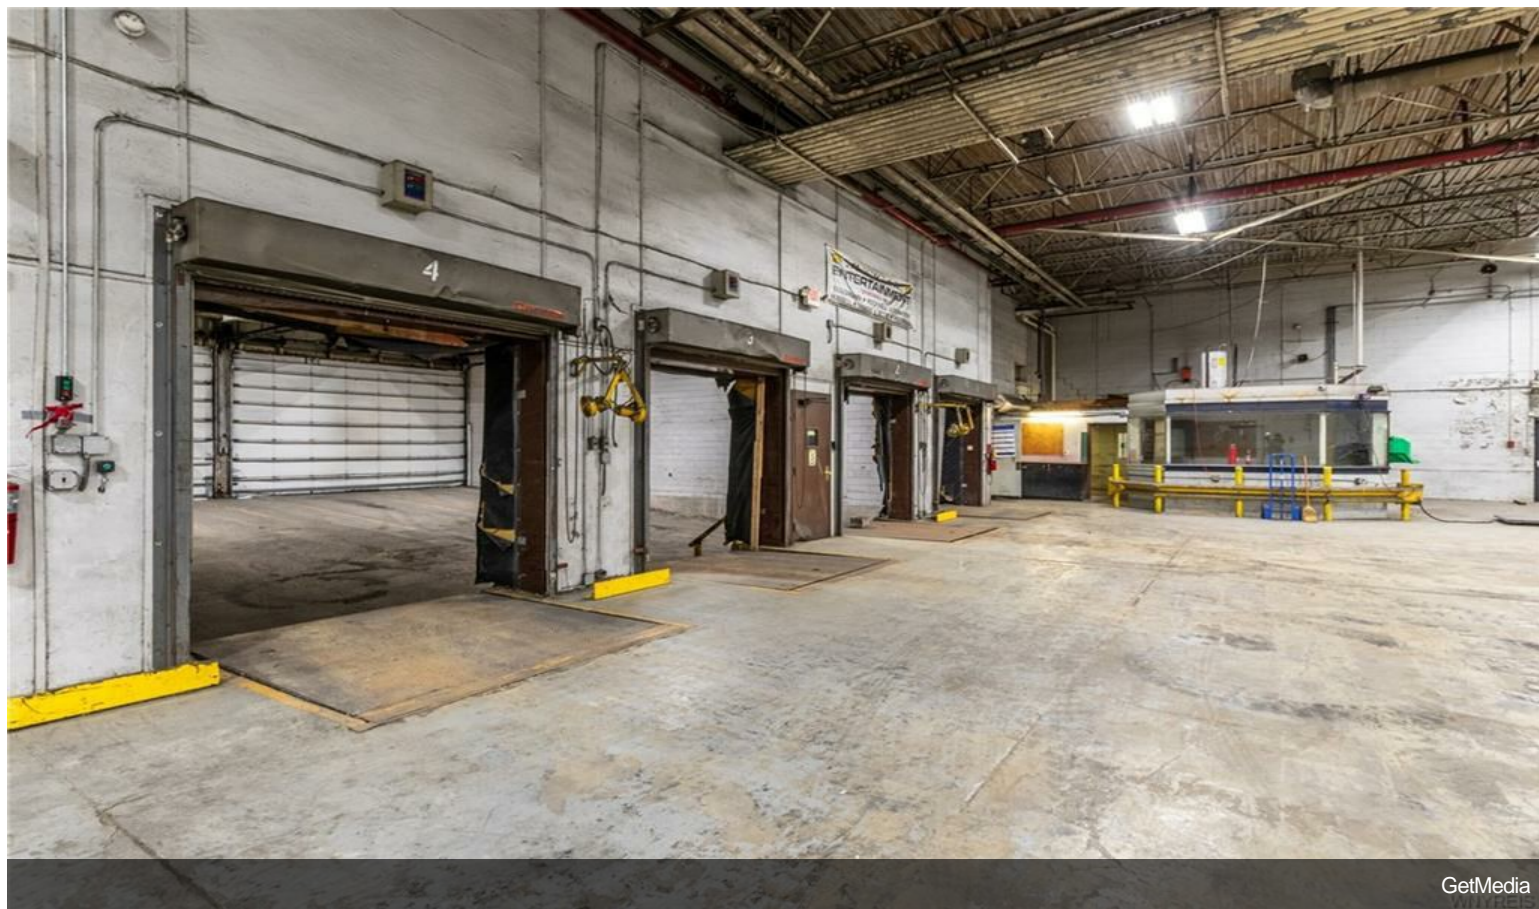

Property Photos

GetMedia

GetMedia