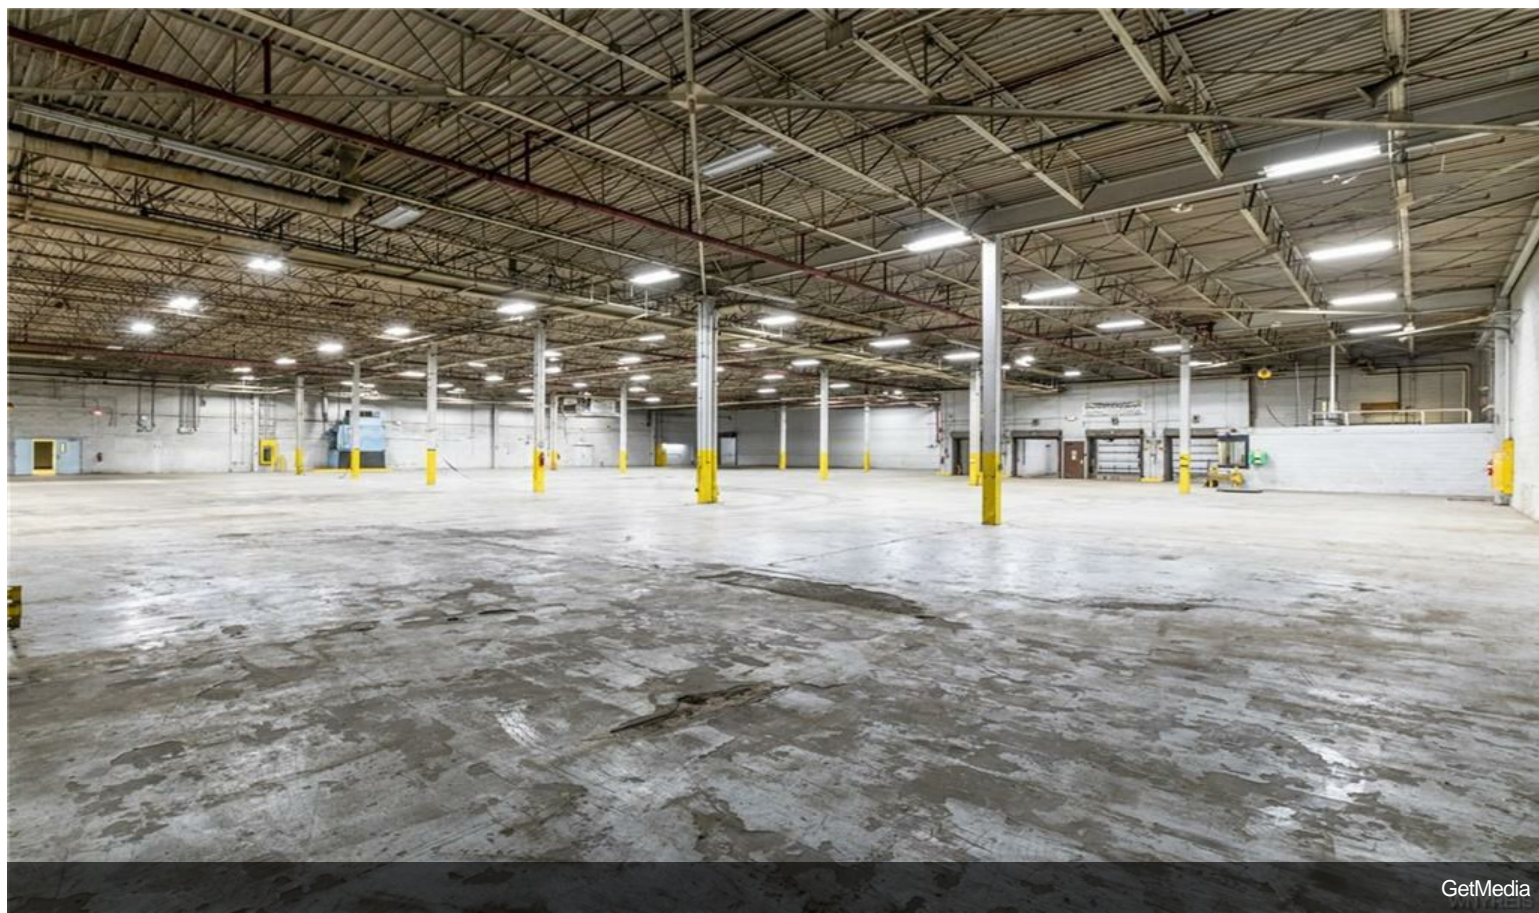

Property Photos

GetMedia