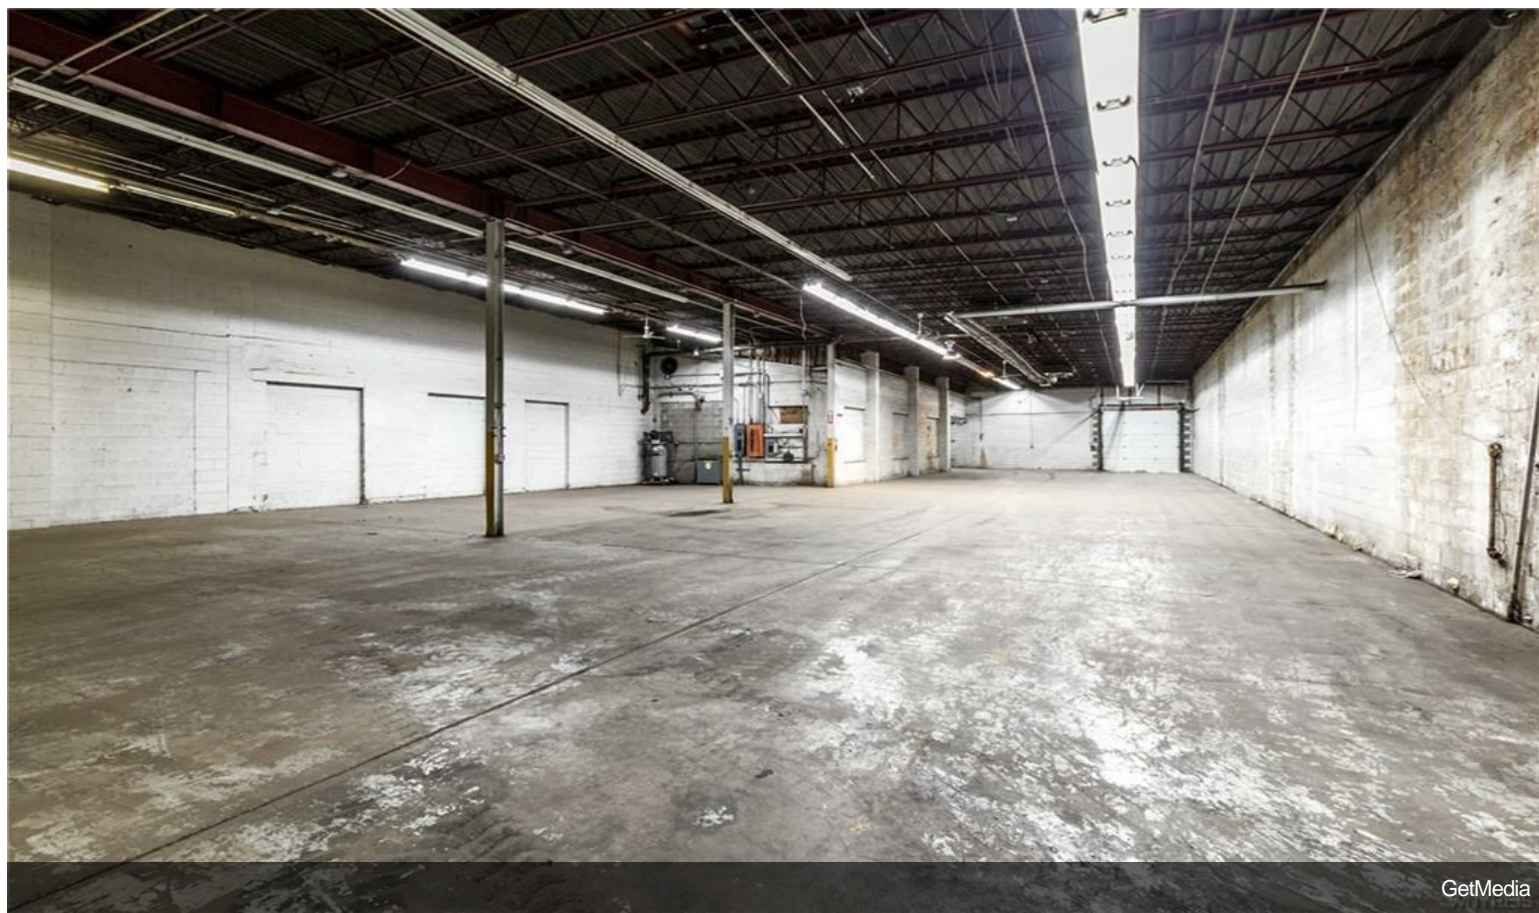

Property Photos