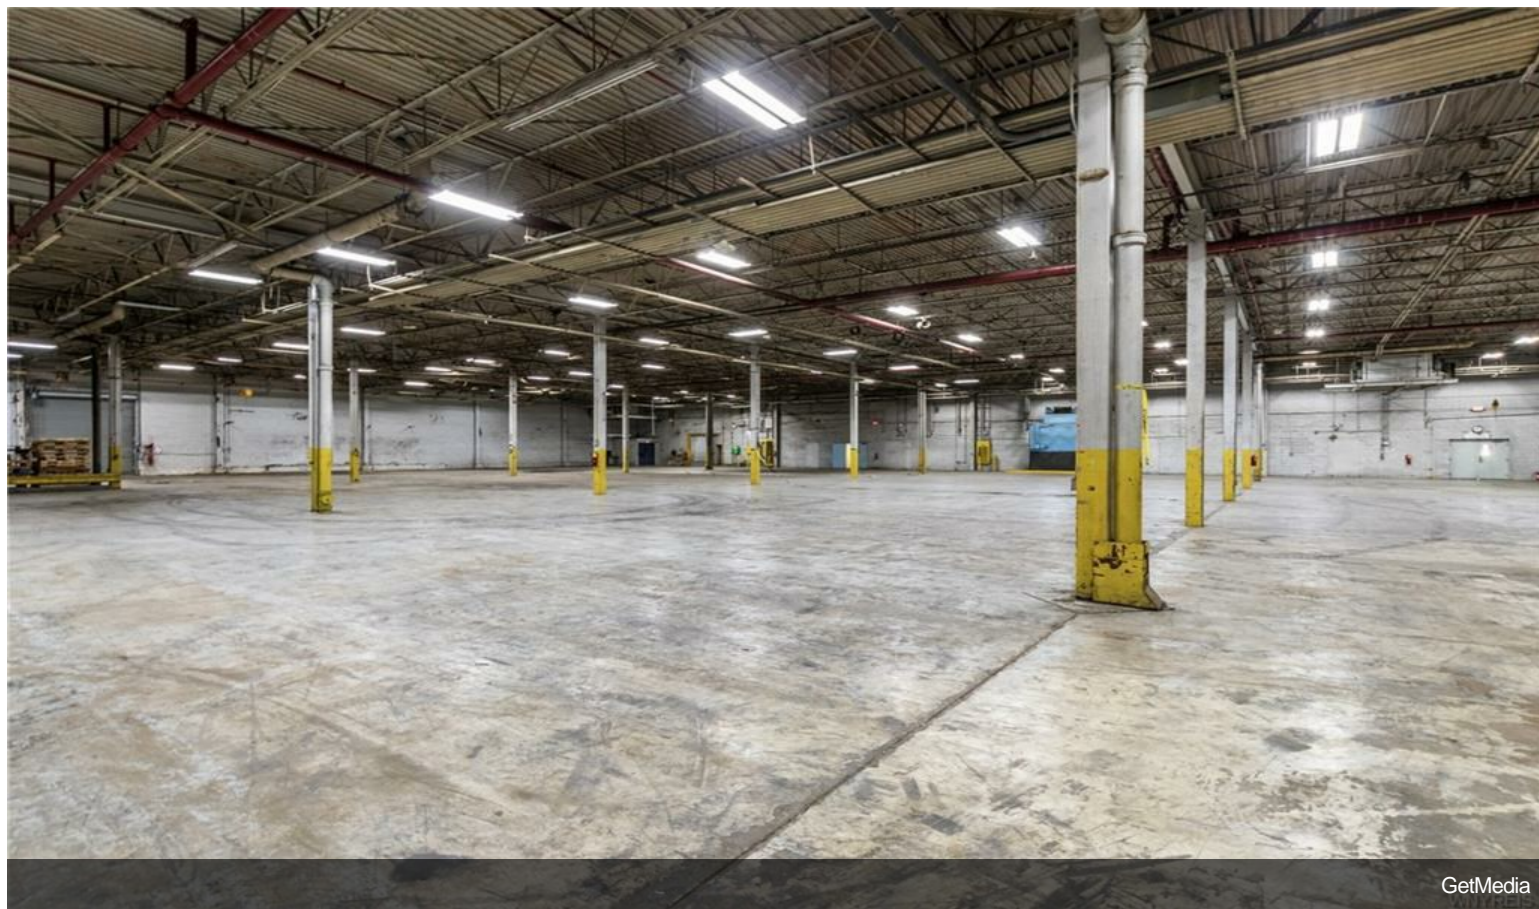

Property Photos

GetMedia

GetMedia