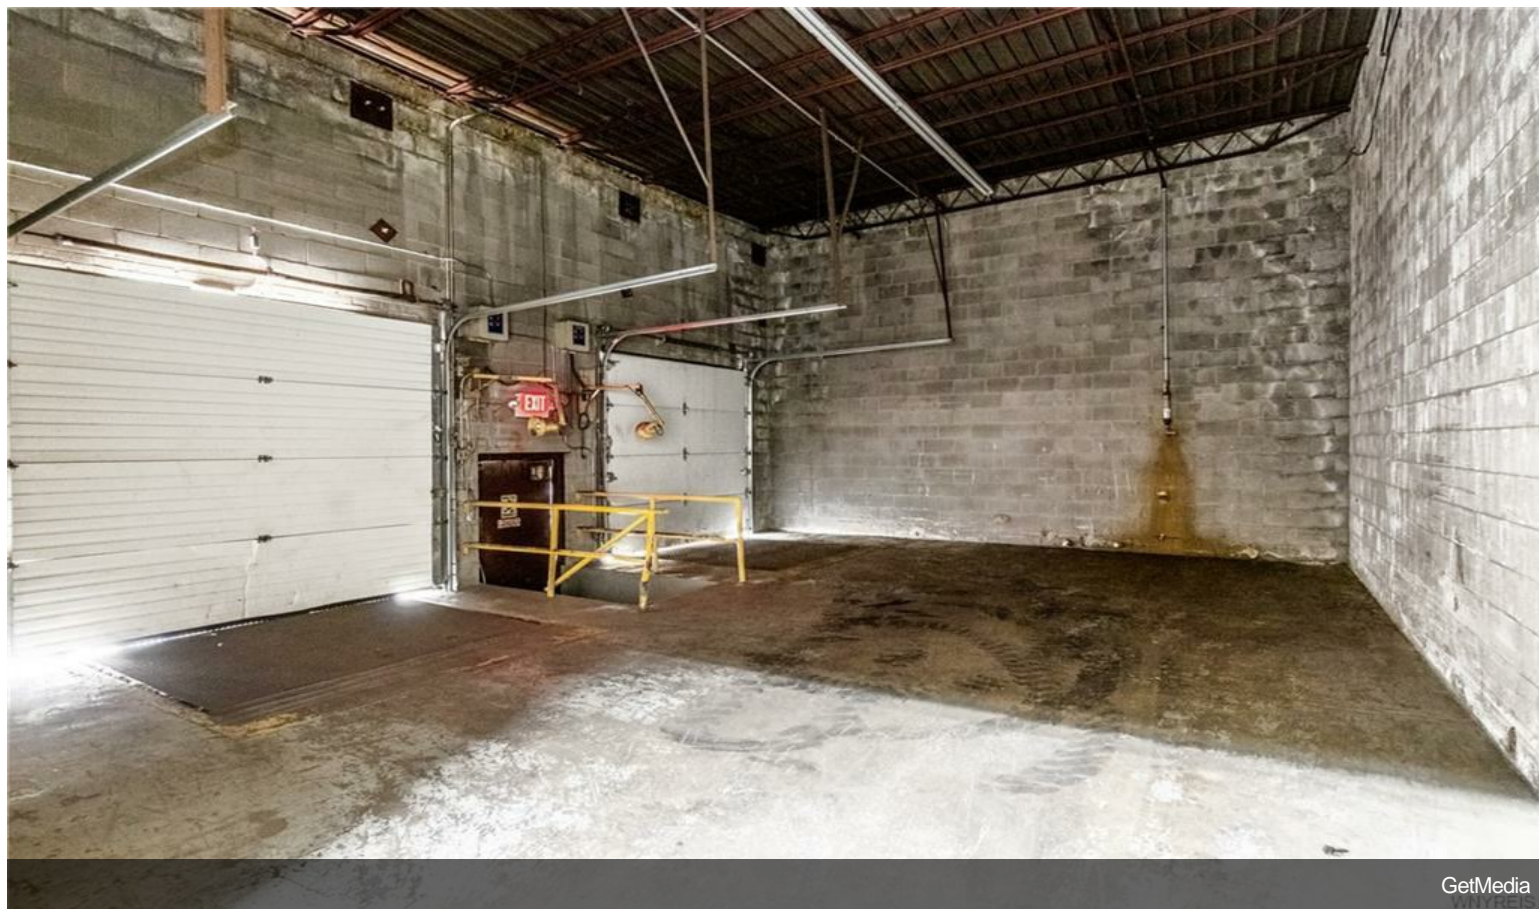

Property Photos