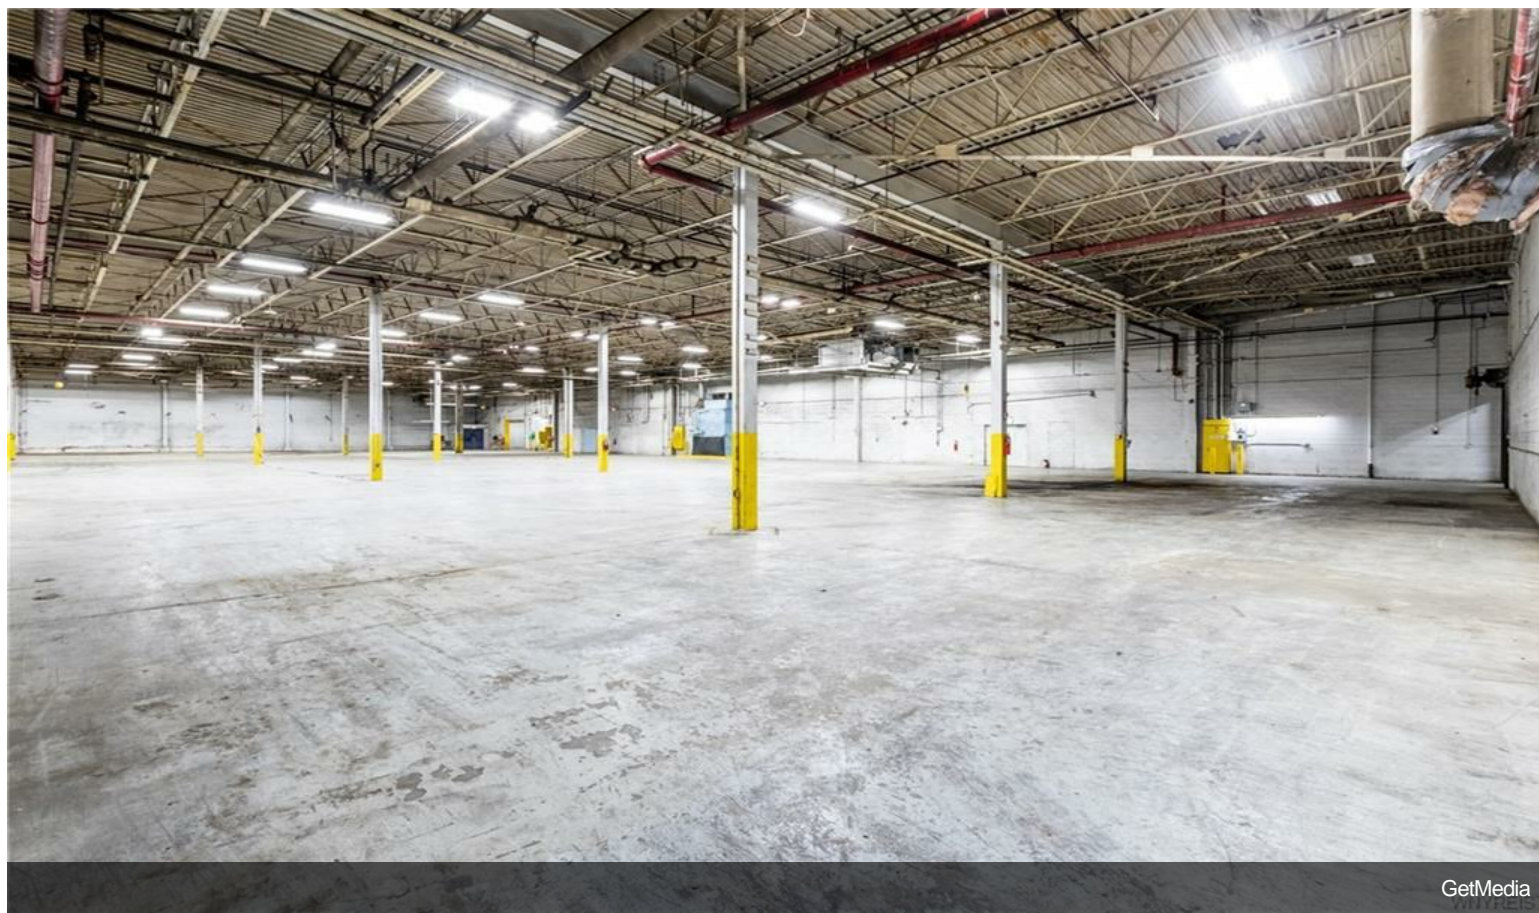

Property Photos

GetMedia