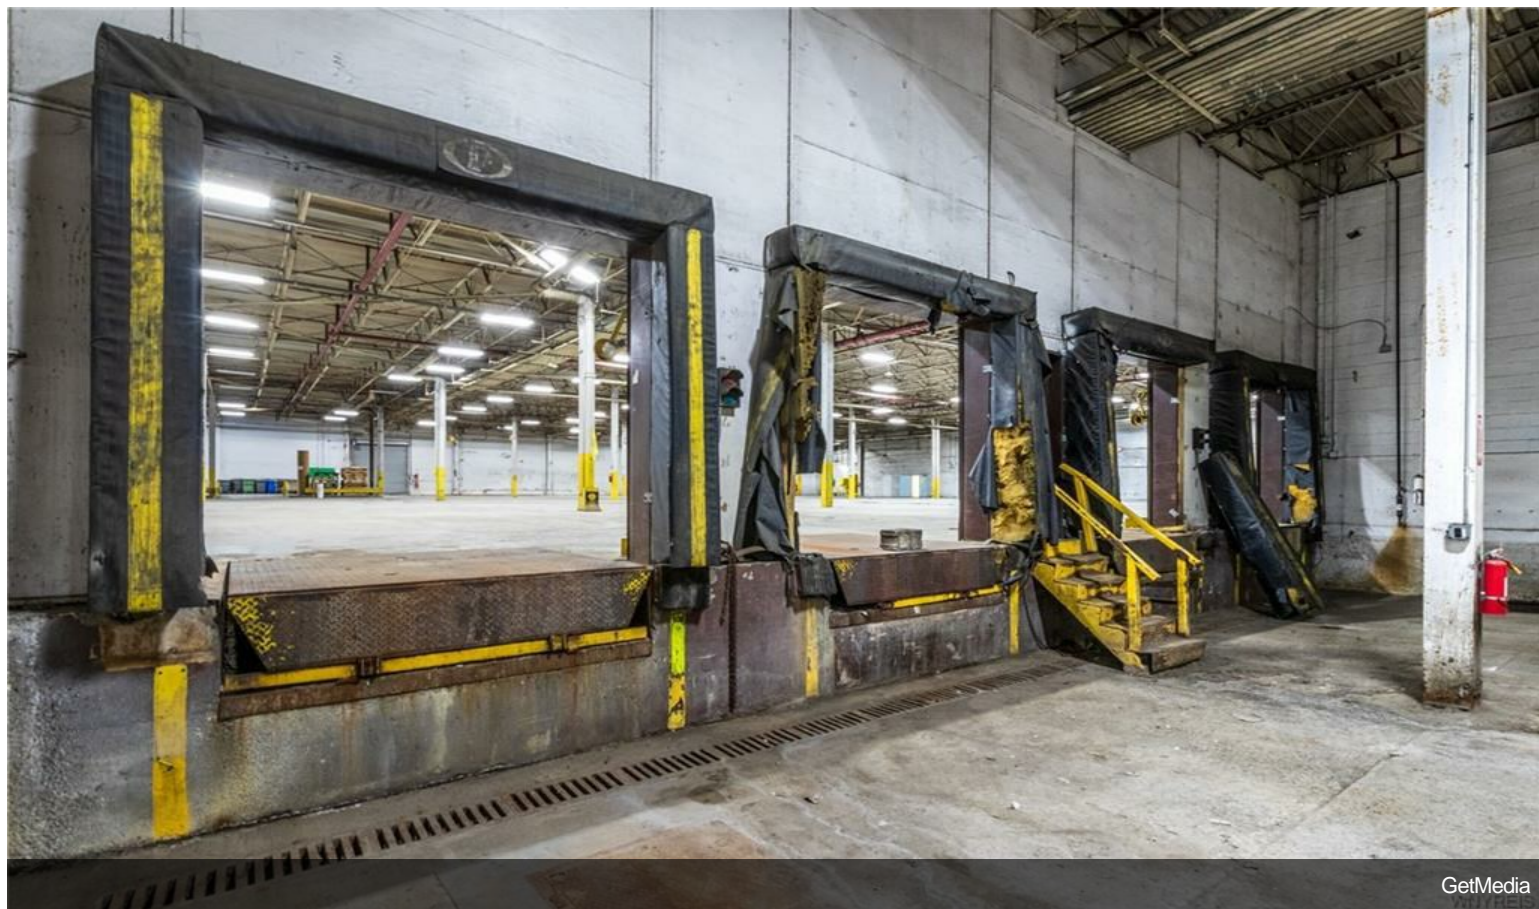

Property Photos

GetMedia

GetMedia