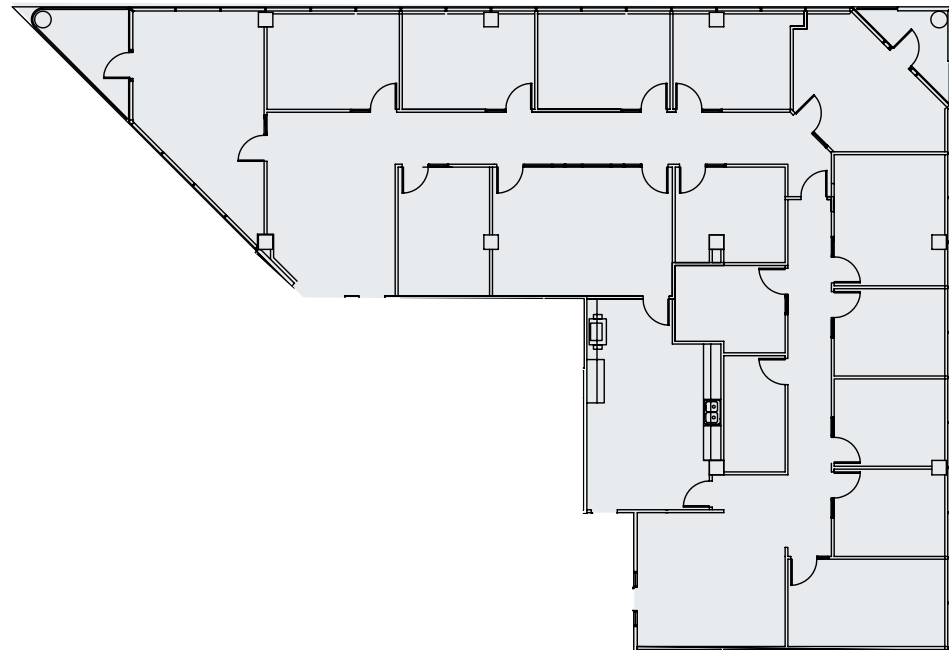

building a | third floor

SUITE A325

5,532 sf

available 1/1/25

For more information, contact Stream Realty Partners

Brad Philp
bphilp@streamrealty.com
512.481.3018

Coleman Jackson
coleman.jackson@streamrealty.com
512.481.3060

Cameron Grier
cameron.grier@streamrealty.com
512.481.3006