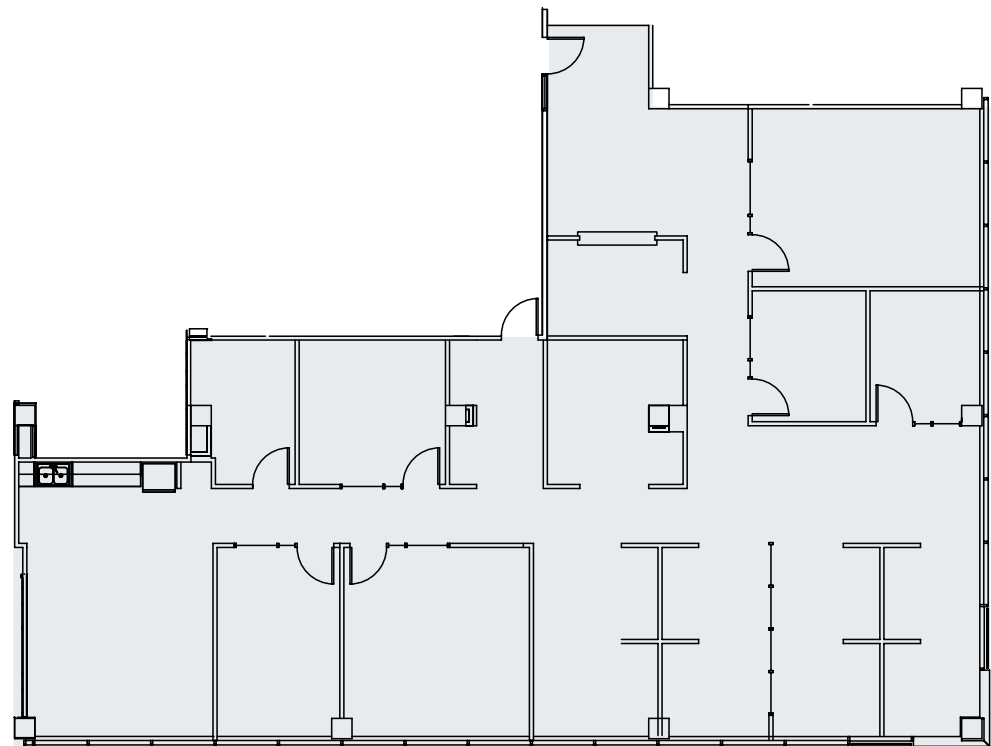

building a | fifth floor

SUITE A525

3,805 sf

360°

View Interactive Tour

For more information, contact Stream Realty Partners

Brad Philp
bphilp@streamrealty.com
512.481.3018

Coleman Jackson
coleman.jackson@streamrealty.com
512.481.3060

Cameron Grier
cameron.grier@streamrealty.com
512.481.3006