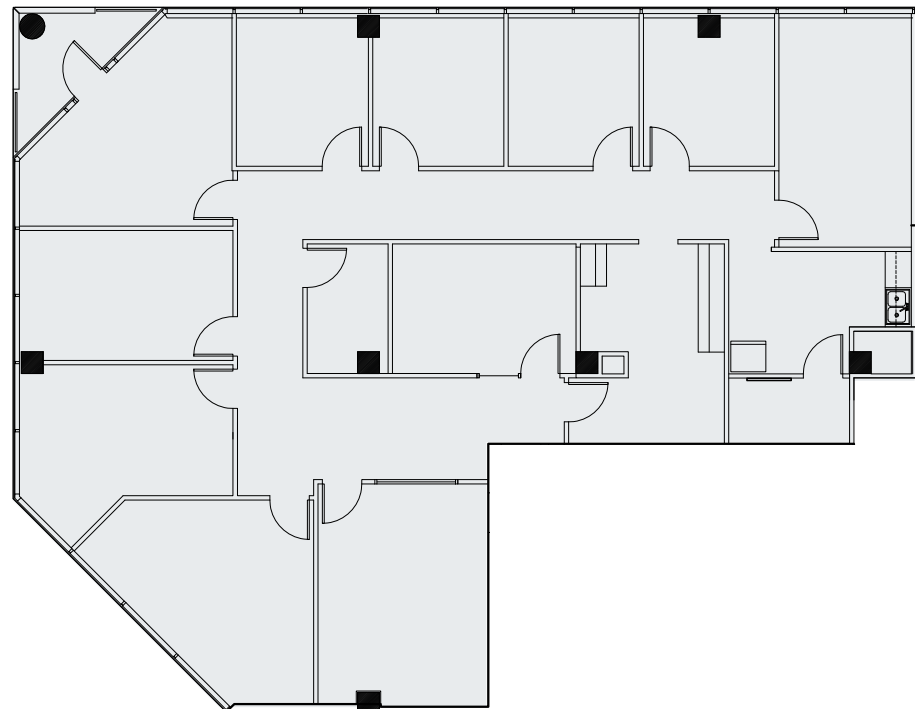

building d | third floor

SUITE D300

13,484 sf

360°

View Interactive Tour

For more information, contact Stream Realty Partners

Brad Philp
bphilp@streamrealty.com
512.481.3018

Coleman Jackson
coleman.jackson@streamrealty.com
512.481.3060