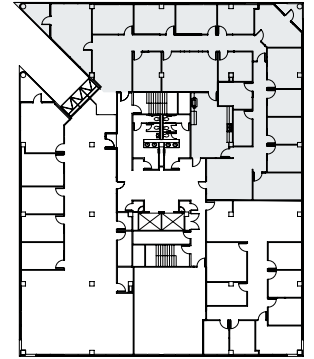

building a | third floor

SUITE A325

5,532 sf

available 1/1/25

For more information, contact Stream Realty Partners

Brad Philp
bphilp@streamrealty.com
512.481.3018

Coleman Jackson
coleman.jackson@streamrealty.com
512.481.3060

Cameron Grier
cameron.grier@streamrealty.com
512.481.3006