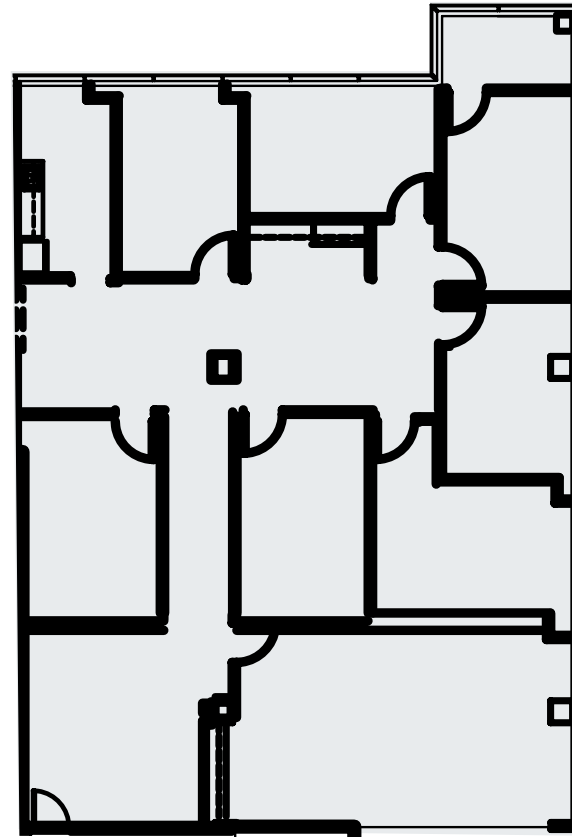

building a | first floor

SUITE A110

2,860 sf

For more information, contact Stream Realty Partners

Brad Philp
bphilp@streamrealty.com
512.481.3018

Coleman Jackson
coleman.jackson@streamrealty.com
512.481.3060

Cameron Grier
cameron.grier@streamrealty.com
512.481.3006

building a | second floor

SUITE A200

3,026 sf

360°

View Interactive Tour

STREAM

For more information, contact Stream Realty Partners