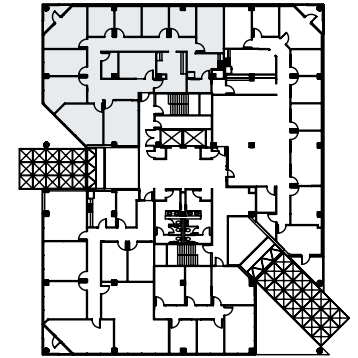

building d | third floor

SUITE D300

13,484 sf

360°

View Interactive Tour

For more information, contact Stream Realty Partners

Brad Philp
bphilp@streamrealty.com
512.481.3018

Coleman Jackson
coleman.jackson@streamrealty.com
512.481.3060