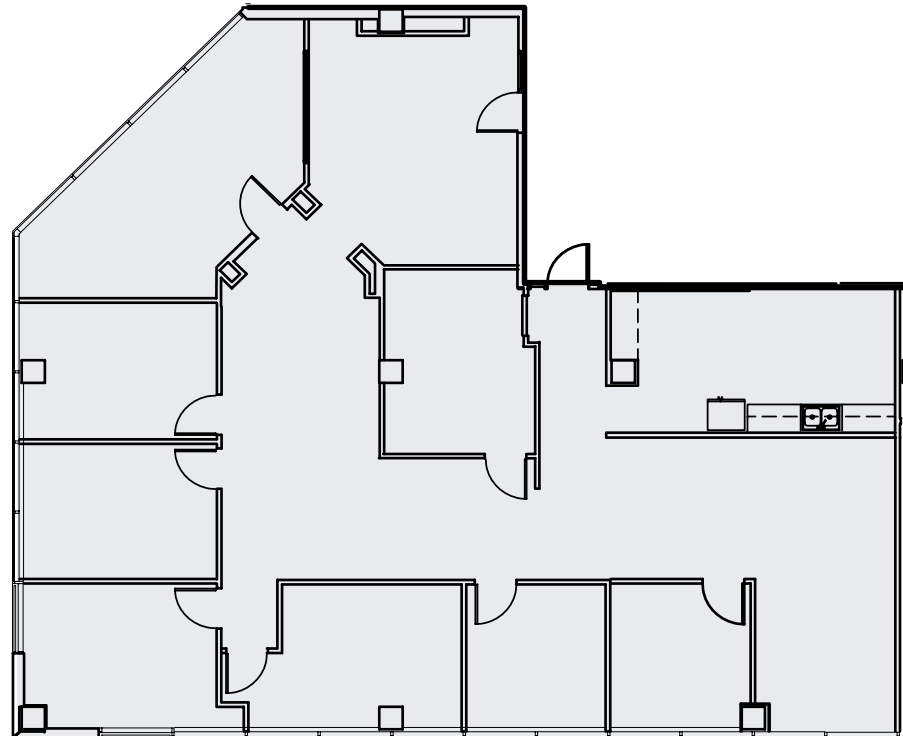

building b | second floor

SUITE B200

3,170 sf

360°

View Interactive Tour

STREAM

For more information, contact Stream Realty Partners

Brad Philp
bphilp@streamrealty.com
512.481.3018

Coleman Jackson
coleman.jackson@streamrealty.com
512.481.3060

Cameron Grier
cameron.grier@streamrealty.com
512.481.3006