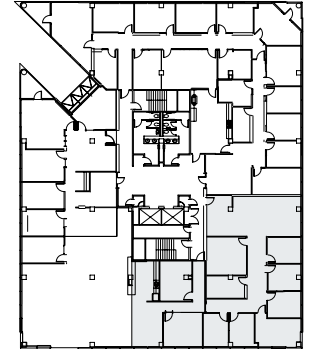

building a | third floor

SUITE A335

3,578 sf

For more information, contact Stream Realty Partners

Brad Philp
bphilp@streamrealty.com
512.481.3018

Coleman Jackson
coleman.jackson@streamrealty.com
512.481.3060

Cameron Grier
cameron.grier@streamrealty.com
512.481.3006