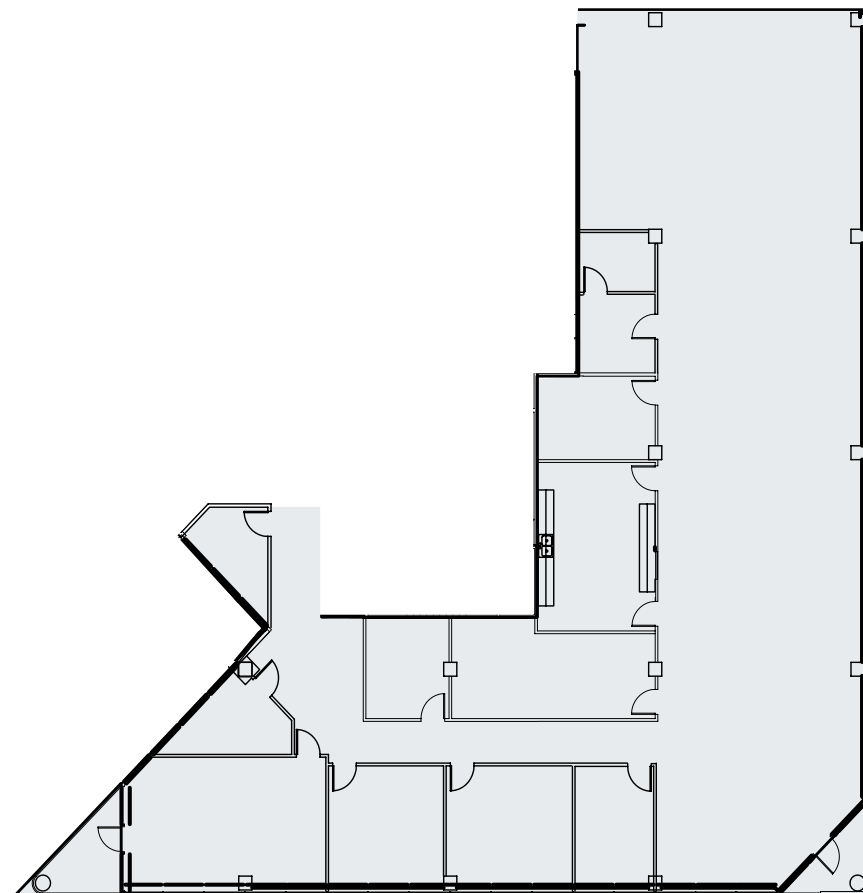

SUITE C300

6,736 sf

360°

View Interactive Tour

For more information, contact Stream Realty Partners

Brad Philp
bphilp@streamrealty.com
512.481.3018

Coleman Jackson
coleman.jackson@streamrealty.com
512.481.3060

Cameron Grier
cameron.grier@streamrealty.com
512.481.3006