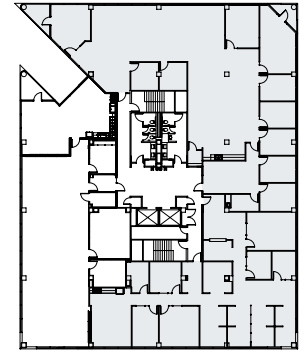

building a | fifth floor

SUITE A525, A550

9,437 sf

For more information, contact Stream Realty Partners

Brad Philp
bphilp@streamrealty.com
512.481.3018

Coleman Jackson
coleman.jackson@streamrealty.com
512.481.3060

Cameron Grier
cameron.grier@streamrealty.com
512.481.3006