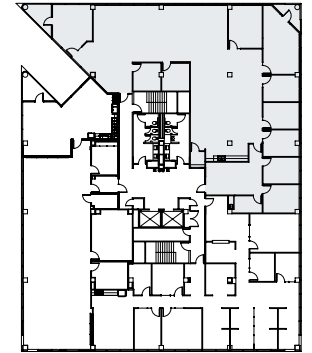

Cameron Grier
cameron.grier@streamrealty.com
512.481.3006

building a | fifth floor

SUITE A525

3,805 sf

360°

View Interactive Tour

For more information, contact Stream Realty Partners

Brad Philp
bphilp@streamrealty.com
512.481.3018