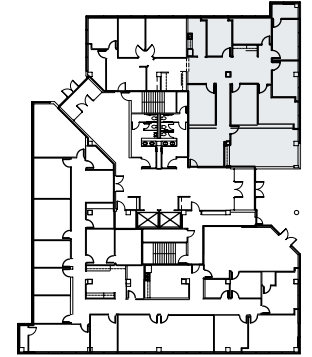

building a | first floor

SUITE A110

2,860 sf

For more information, contact Stream Realty Partners

Brad Philp
bphilp@streamrealty.com
512.481.3018

Coleman Jackson
coleman.jackson@streamrealty.com
512.481.3060

Cameron Grier
cameron.grier@streamrealty.com
512.481.3006

building a | second floor

SUITE A200

3,026 sf

360°

View Interactive Tour

STREAM

For more information, contact Stream Realty Partners