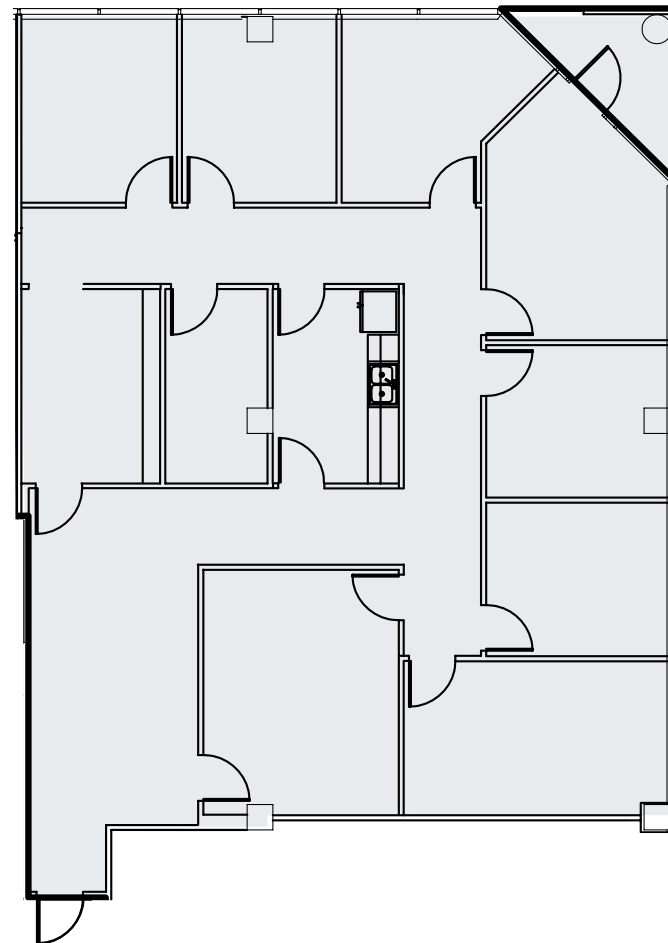

SUITE A420

2,673 sf

For more information, contact Stream Realty Partners

Brad Philp
bphilp@streamrealty.com
512.481.3018

Coleman Jackson
coleman.jackson@streamrealty.com
512.481.3060

Cameron Grier
cameron.grier@streamrealty.com
512.481.3006