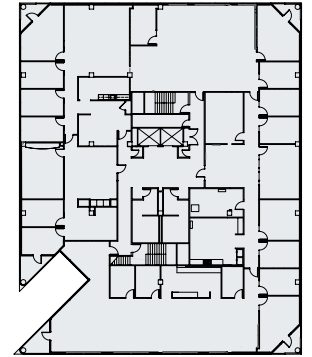

SUITE D200

3,896 sf

360°

View Interactive Tour

For more information, contact Stream Realty Partners

Brad Philp
bphilp@streamrealty.com
512.481.3018

Coleman Jackson
coleman.jackson@streamrealty.com
512.481.3060