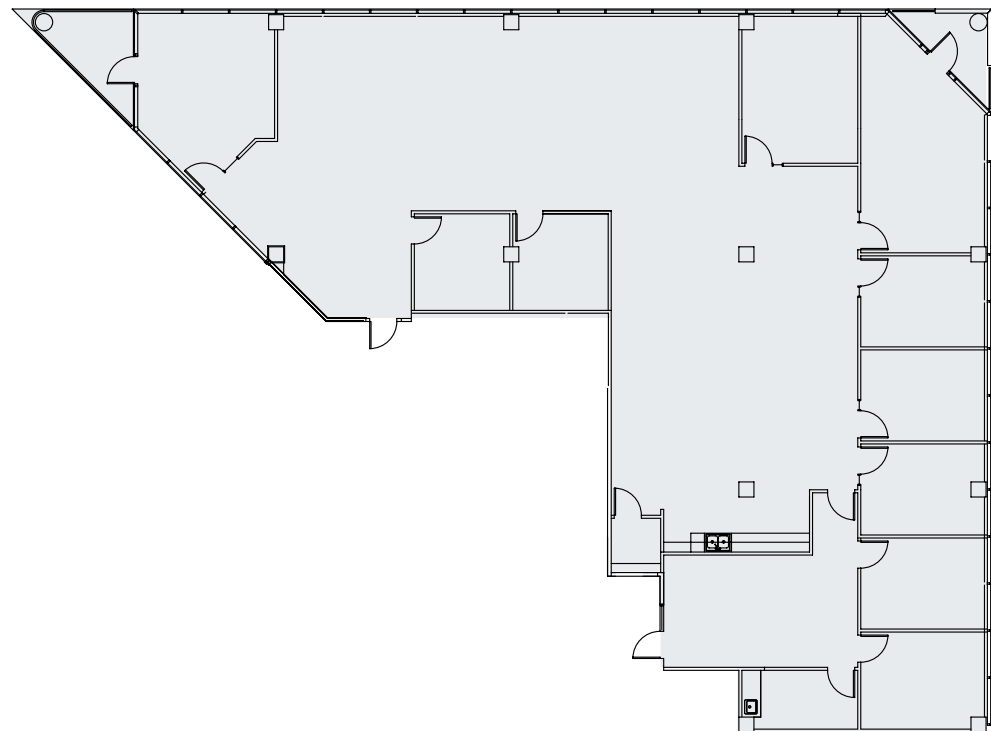

Cameron Grier
cameron.grier@streamrealty.com
512.481.3006

building a | fifth floor

SUITE A525

3,805 sf

360°

View Interactive Tour

For more information, contact Stream Realty Partners

Brad Philp
bphilp@streamrealty.com
512.481.3018