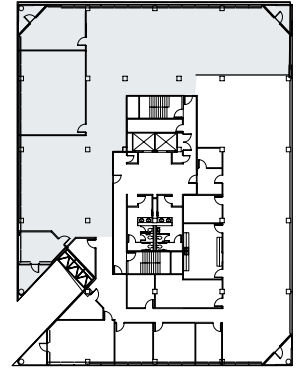

building c | third floor

SUITE C350

6,765 sf

360°

View Interactive Tour

For more information, contact Stream Realty Partners

Brad Philp
bphilp@streamrealty.com
512.481.3018

Coleman Jackson
coleman.jackson@streamrealty.com
512.481.3060

Cameron Grier
cameron.grier@streamrealty.com
512.481.3006