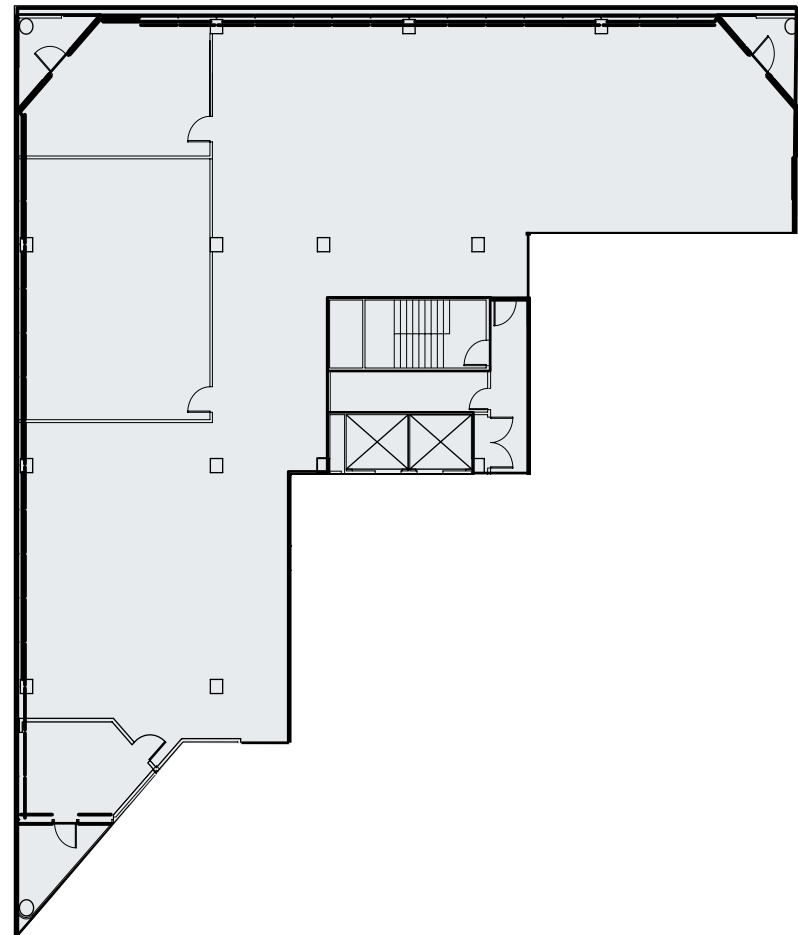

building c | third floor

SUITE C350

6,765 sf

360°

View Interactive Tour

For more information, contact Stream Realty Partners

Brad Philp
bphilp@streamrealty.com
512.481.3018

Coleman Jackson
coleman.jackson@streamrealty.com
512.481.3060

Cameron Grier
cameron.grier@streamrealty.com
512.481.3006