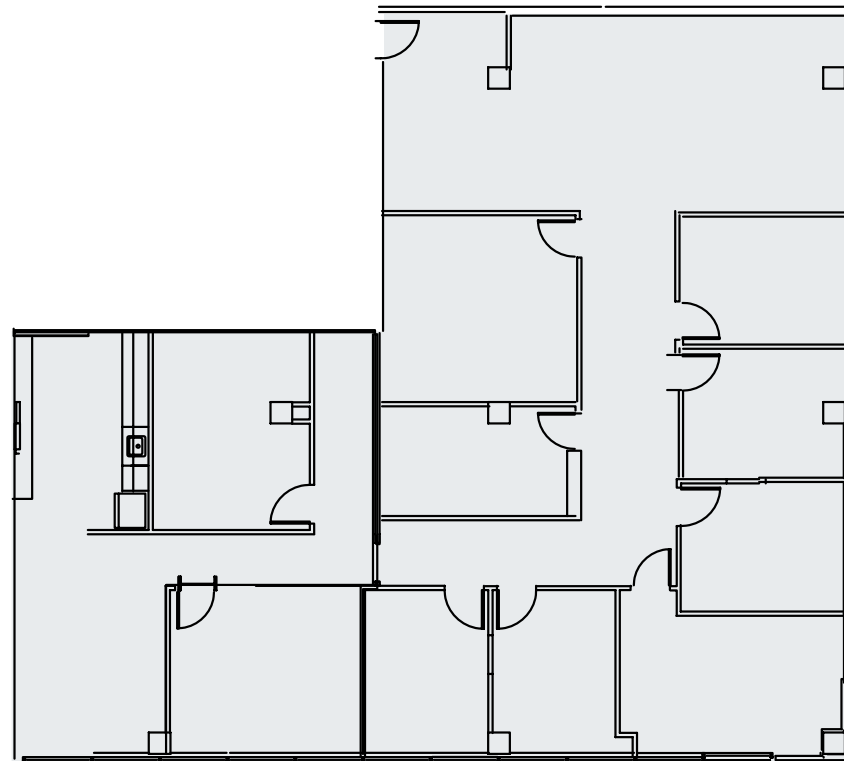

building a | third floor

SUITE A335

3,578 sf

For more information, contact Stream Realty Partners

Brad Philp
bphilp@streamrealty.com
512.481.3018

Coleman Jackson
coleman.jackson@streamrealty.com
512.481.3060

Cameron Grier
cameron.grier@streamrealty.com
512.481.3006