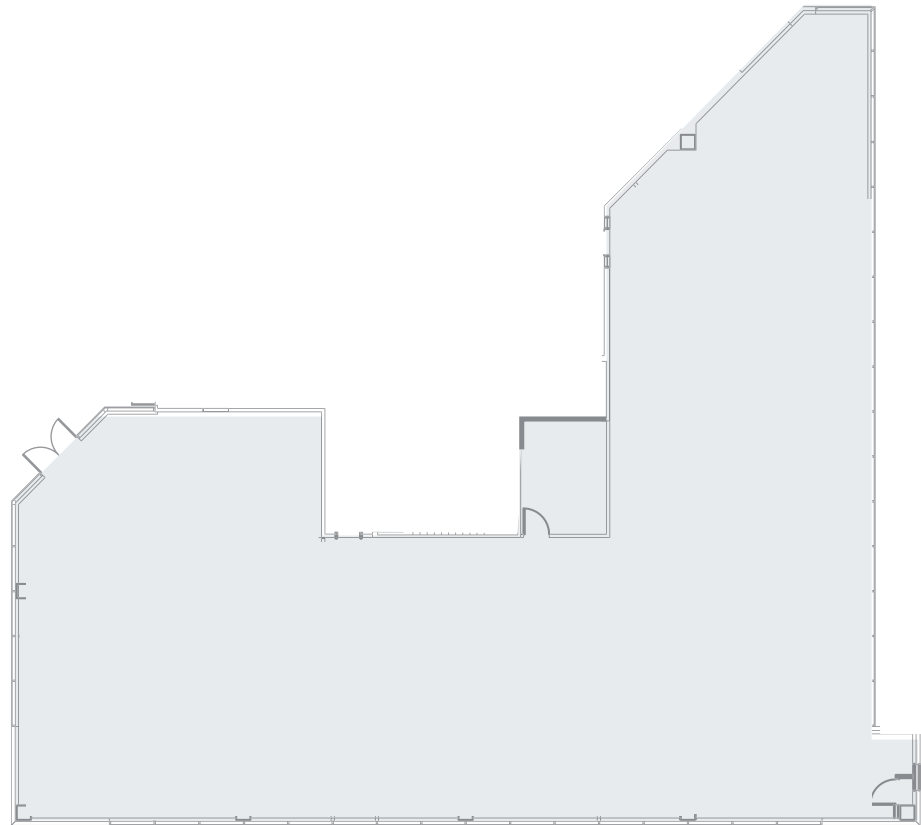

building b | second floor

SUITE B200

3,170 sf

360°

View Interactive Tour

STREAM

For more information, contact Stream Realty Partners

Brad Philp
bphilp@streamrealty.com
512.481.3018