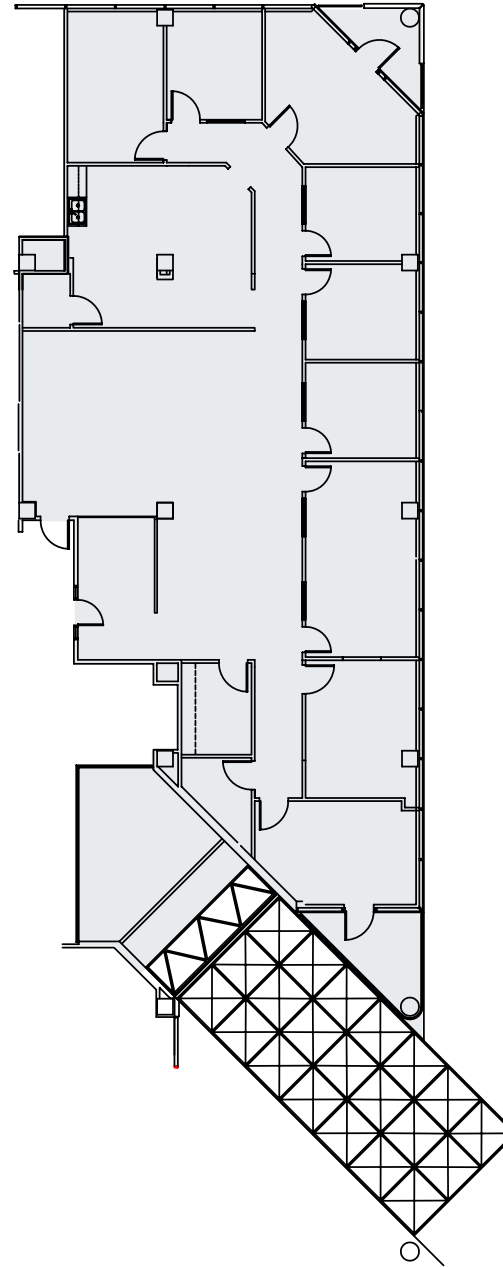

SUITE D200

3,896 sf

360°

View Interactive Tour

For more information, contact Stream Realty Partners

Brad Philp
bphilp@streamrealty.com
512.481.3018

Coleman Jackson
coleman.jackson@streamrealty.com
512.481.3060

Cameron Grier
cameron.grier@streamrealty.com
512.481.3006