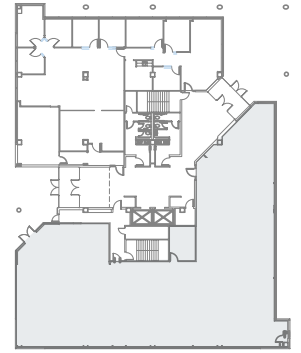

building b | second floor

SUITE B200

3,170 sf

360°

View Interactive Tour

STREAM

For more information, contact Stream Realty Partners

Brad Philp
bphilp@streamrealty.com
512.481.3018