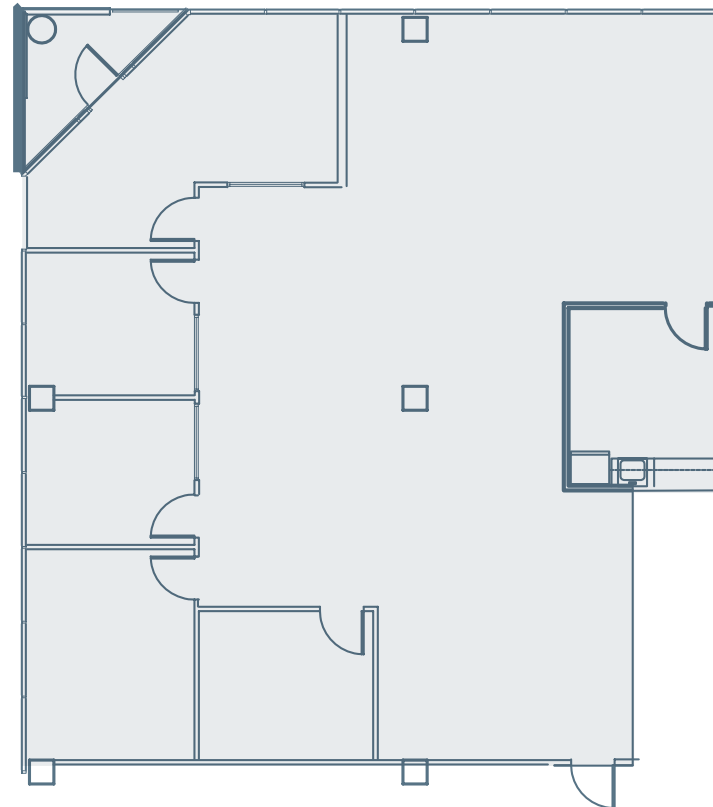

building b | fourth floor

SUITE B425

2,845 sf

For more information, contact Stream Realty Partners

Brad Philp
bphilp@streamrealty.com
512.481.3018

Coleman Jackson
coleman.jackson@streamrealty.com
512.481.3060

Cameron Grier
cameron.grier@streamrealty.com
512.481.3006