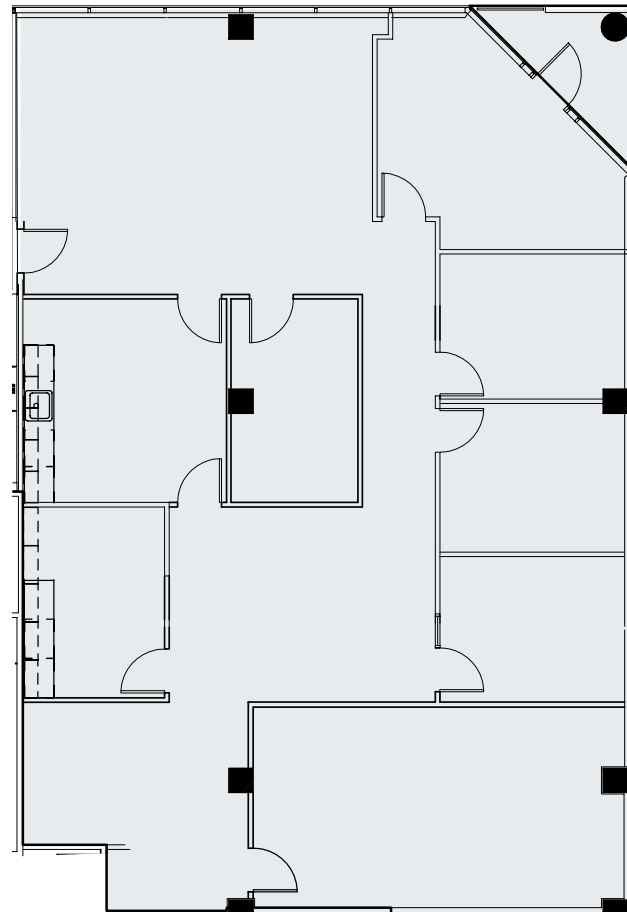

building a | second floor

SUITE A200

3,026 sf

360°

View Interactive Tour

STREAM

For more information, contact Stream Realty Partners

Brad Philp
bphilp@streamrealty.com
512.481.3018

Coleman Jackson
coleman.jackson@streamrealty.com
512.481.3060

Cameron Grier
cameron.grier@streamrealty.com
512.481.3006