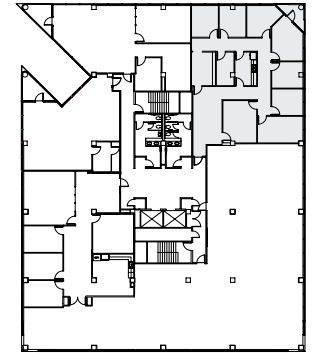

SUITE A420

2,673 sf

For more information, contact Stream Realty Partners

Brad Philp
bphilp@streamrealty.com
512.481.3018

Coleman Jackson
coleman.jackson@streamrealty.com
512.481.3060

Cameron Grier
cameron.grier@streamrealty.com
512.481.3006