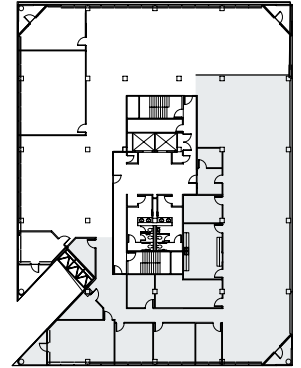

SUITE C300

6,736 sf

360°

View Interactive Tour

For more information, contact Stream Realty Partners

Brad Philp
bphilp@streamrealty.com
512.481.3018

Coleman Jackson
coleman.jackson@streamrealty.com
512.481.3060

Cameron Grier
cameron.grier@streamrealty.com
512.481.3006