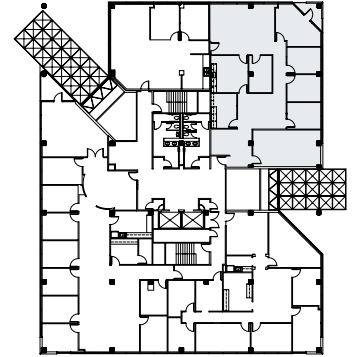

building a | first floor

SUITE A110

2,860 sf

For more information, contact Stream Realty Partners

Brad Philp
bphilp@streamrealty.com
512.481.3018

Coleman Jackson
coleman.jackson@streamrealty.com
512.481.3060

Cameron Grier
cameron.grier@streamrealty.com
512.481.3006

building a | second floor

SUITE A200

3,026 sf

360°

View Interactive Tour

STREAM

For more information, contact Stream Realty Partners

Brad Philp
bphilp@streamrealty.com
512.481.3018

Coleman Jackson
coleman.jackson@streamrealty.com
512.481.3060

Cameron Grier
cameron.grier@streamrealty.com
512.481.3006

SUITE A300

4,391 sf

360°

View Interactive Tour