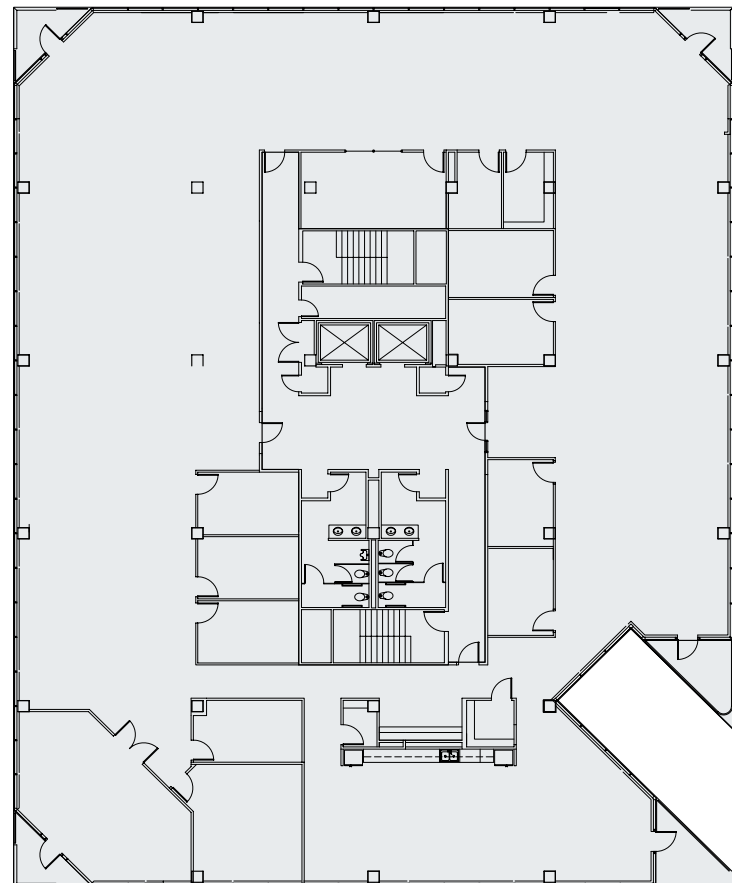

building d | third floor

SUITE D300

13,484 sf

360°

View Interactive Tour

For more information, contact Stream Realty Partners

Brad Philp
bphilp@streamrealty.com
512.481.3018

Coleman Jackson
coleman.jackson@streamrealty.com
512.481.3060

Cameron Grier
cameron.grier@streamrealty.com
512.481.3006