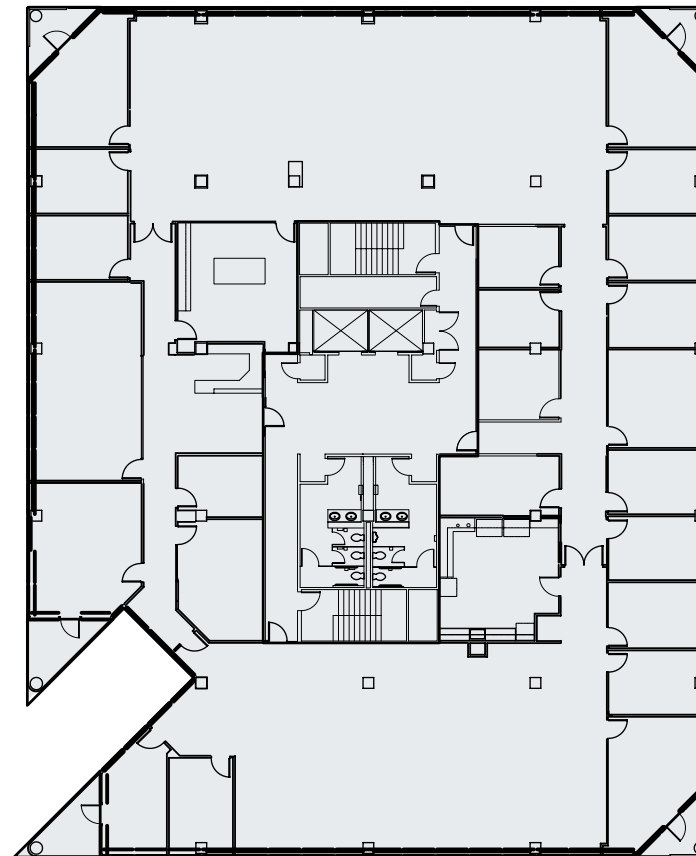

building c | fourth floor

SUITE C400

14,088 sf

360°

View Interactive Tour

STREAM

For more information, contact Stream Realty Partners

Brad Philp
bphilp@streamrealty.com
512.481.3018

Coleman Jackson
coleman.jackson@streamrealty.com
512.481.3060

Cameron Grier
cameron.grier@streamrealty.com
512.481.3006