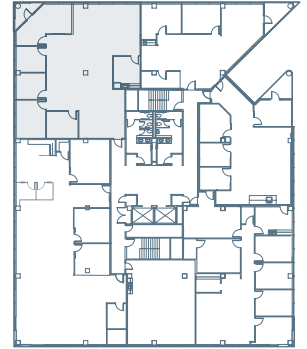

building b | fourth floor

SUITE B425

2,845 sf

For more information, contact Stream Realty Partners

Brad Philp
bphilp@streamrealty.com
512.481.3018

Coleman Jackson
coleman.jackson@streamrealty.com
512.481.3060

Cameron Grier
cameron.grier@streamrealty.com
512.481.3006