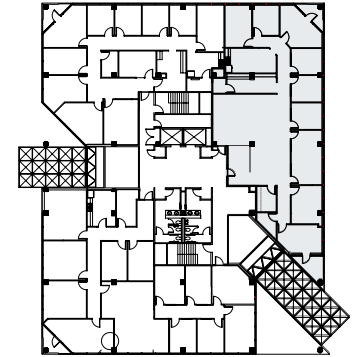

SUITE D200

3,896 sf

360°

View Interactive Tour

For more information, contact Stream Realty Partners

Brad Philp
bphilp@streamrealty.com
512.481.3018

Coleman Jackson
coleman.jackson@streamrealty.com
512.481.3060

Cameron Grier
cameron.grier@streamrealty.com
512.481.3006