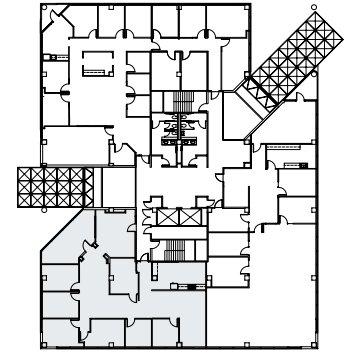

building b | second floor

SUITE B200

3,170 sf

360°

View Interactive Tour

STREAM

For more information, contact Stream Realty Partners

Brad Philp
bphilp@streamrealty.com
512.481.3018

Coleman Jackson
coleman.jackson@streamrealty.com
512.481.3060

Cameron Grier
cameron.grier@streamrealty.com
512.481.3006