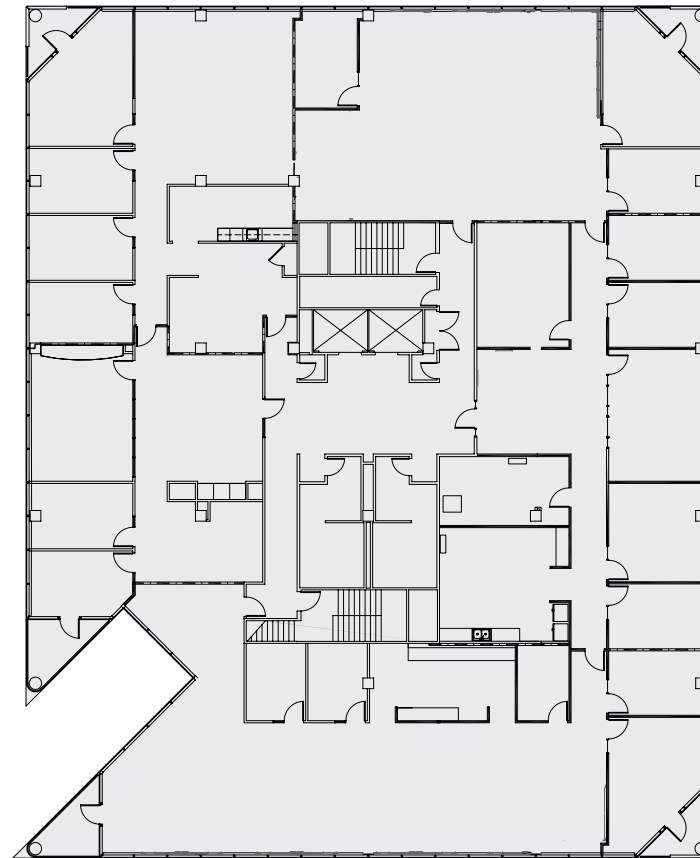

SUITE D200

3,896 sf

360°

View Interactive Tour

For more information, contact Stream Realty Partners

Brad Philp
bphilp@streamrealty.com
512.481.3018

Coleman Jackson
coleman.jackson@streamrealty.com
512.481.3060