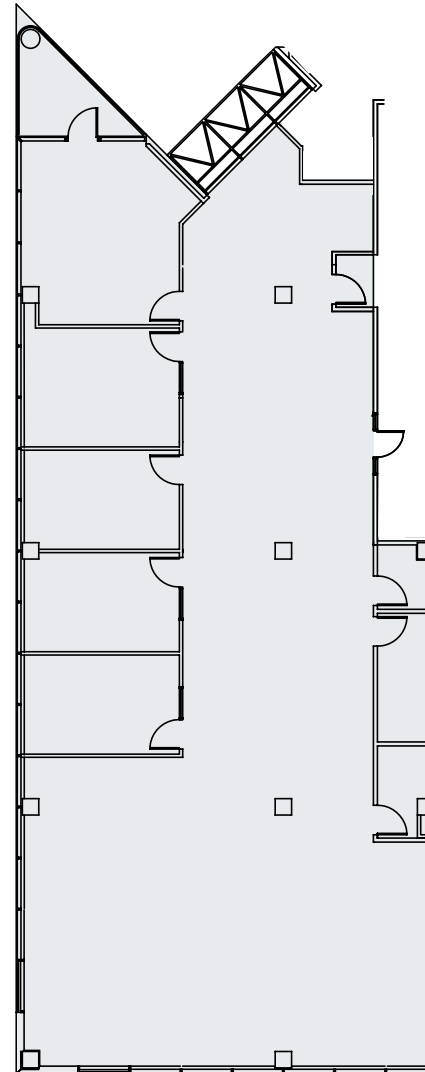

building a | first floor

SUITE A110

2,860 sf

For more information, contact Stream Realty Partners

Brad Philp
bphilp@streamrealty.com
512.481.3018

Coleman Jackson
coleman.jackson@streamrealty.com
512.481.3060

Cameron Grier
cameron.grier@streamrealty.com
512.481.3006

building a | second floor

SUITE A200

3,026 sf

360°

View Interactive Tour

STREAM

For more information, contact Stream Realty Partners

Brad Philp
bphilp@streamrealty.com
512.481.3018

Coleman Jackson
coleman.jackson@streamrealty.com
512.481.3060

Cameron Grier
cameron.grier@streamrealty.com
512.481.3006

SUITE A300

4,391 sf

360°

View Interactive Tour

building a | third floor

SUITE A325

5,532 sf

available 1/1/25

For more information, contact Stream Realty Partners

Brad Philp
bphilp@streamrealty.com
512.481.3018

Coleman Jackson
coleman.jackson@streamrealty.com
512.481.3060