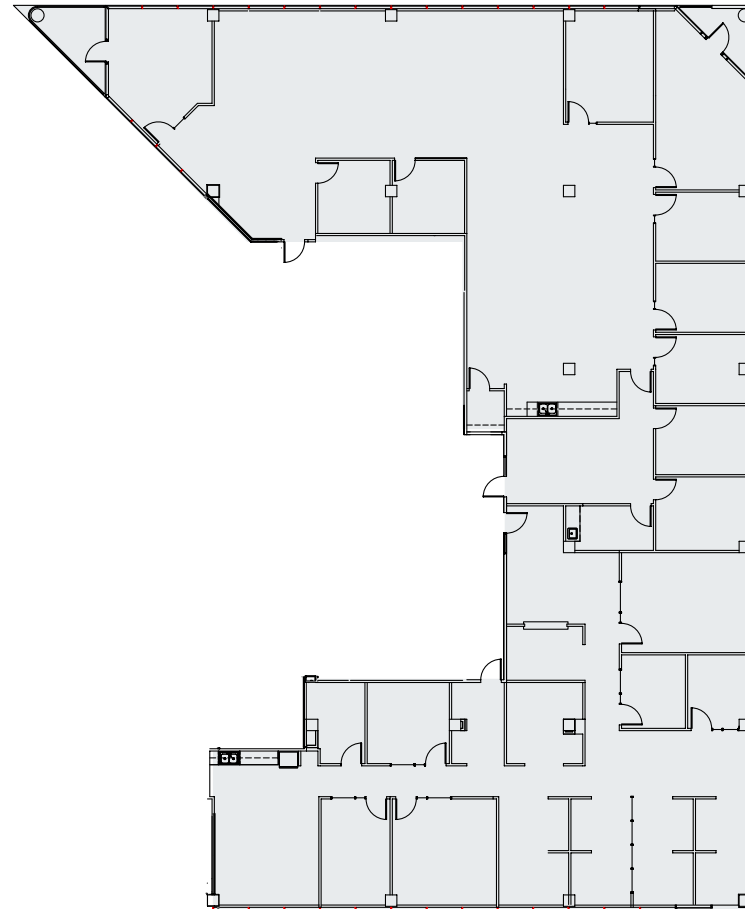

building a | fifth floor

SUITE A525, A550

9,437 sf

For more information, contact Stream Realty Partners

Brad Philp
bphilp@streamrealty.com
512.481.3018

Coleman Jackson
coleman.jackson@streamrealty.com
512.481.3060

Cameron Grier
cameron.grier@streamrealty.com
512.481.3006