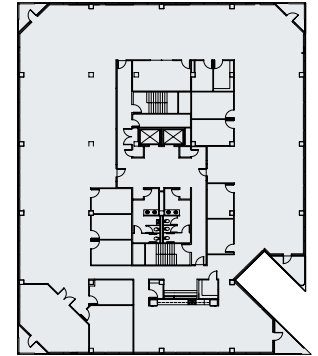

building d | third floor

SUITE D300

13,484 sf

360°

View Interactive Tour

For more information, contact Stream Realty Partners

Brad Philp
bphilp@streamrealty.com
512.481.3018

Coleman Jackson
coleman.jackson@streamrealty.com
512.481.3060

Cameron Grier
cameron.grier@streamrealty.com
512.481.3006