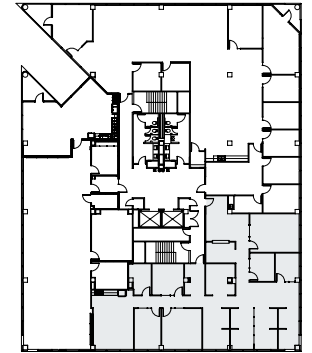

building a | fifth floor

SUITE A525

3,805 sf

360°

View Interactive Tour

For more information, contact Stream Realty Partners

Brad Philp
bphilp@streamrealty.com
512.481.3018

Coleman Jackson
coleman.jackson@streamrealty.com
512.481.3060

Cameron Grier
cameron.grier@streamrealty.com
512.481.3006