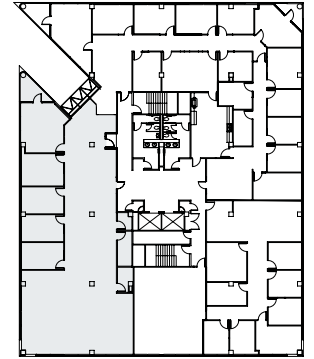

SUITE A300

4,391 sf

360°

View Interactive Tour

For more information, contact Stream Realty Partners

Brad Philp
bphilp@streamrealty.com
512.481.3018

Coleman Jackson
coleman.jackson@streamrealty.com
512.481.3060

Cameron Grier
cameron.grier@streamrealty.com
512.481.3006