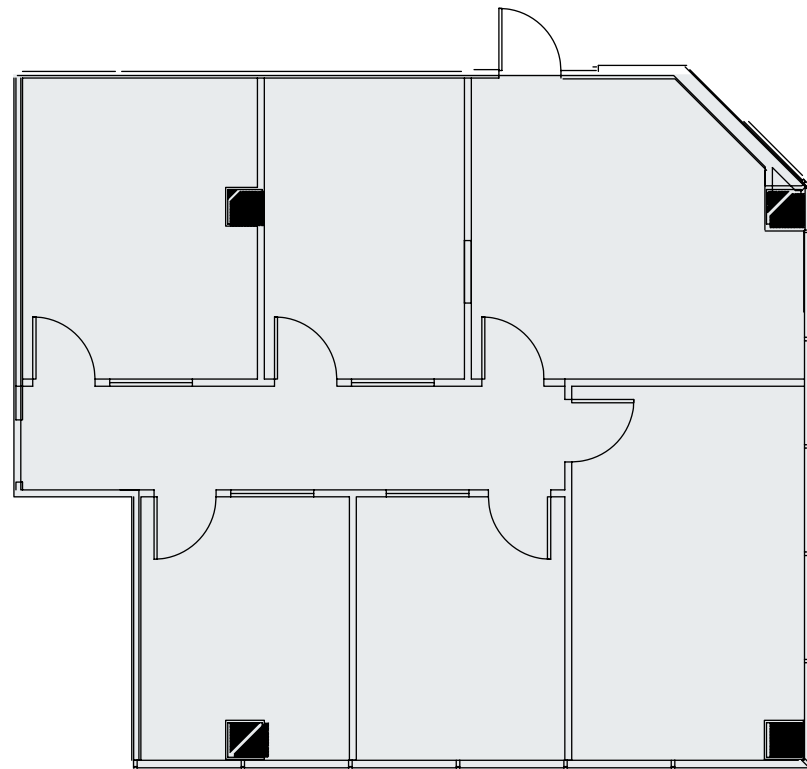

building d | second floor

SUITE D220

1,399 sf

360°

View Interactive Tour

STREAM

For more information, contact Stream Realty Partners

Brad Philp
bphilp@streamrealty.com
512.481.3018

Coleman Jackson
coleman.jackson@streamrealty.com
512.481.3060

Cameron Grier
cameron.grier@streamrealty.com
512.481.3006