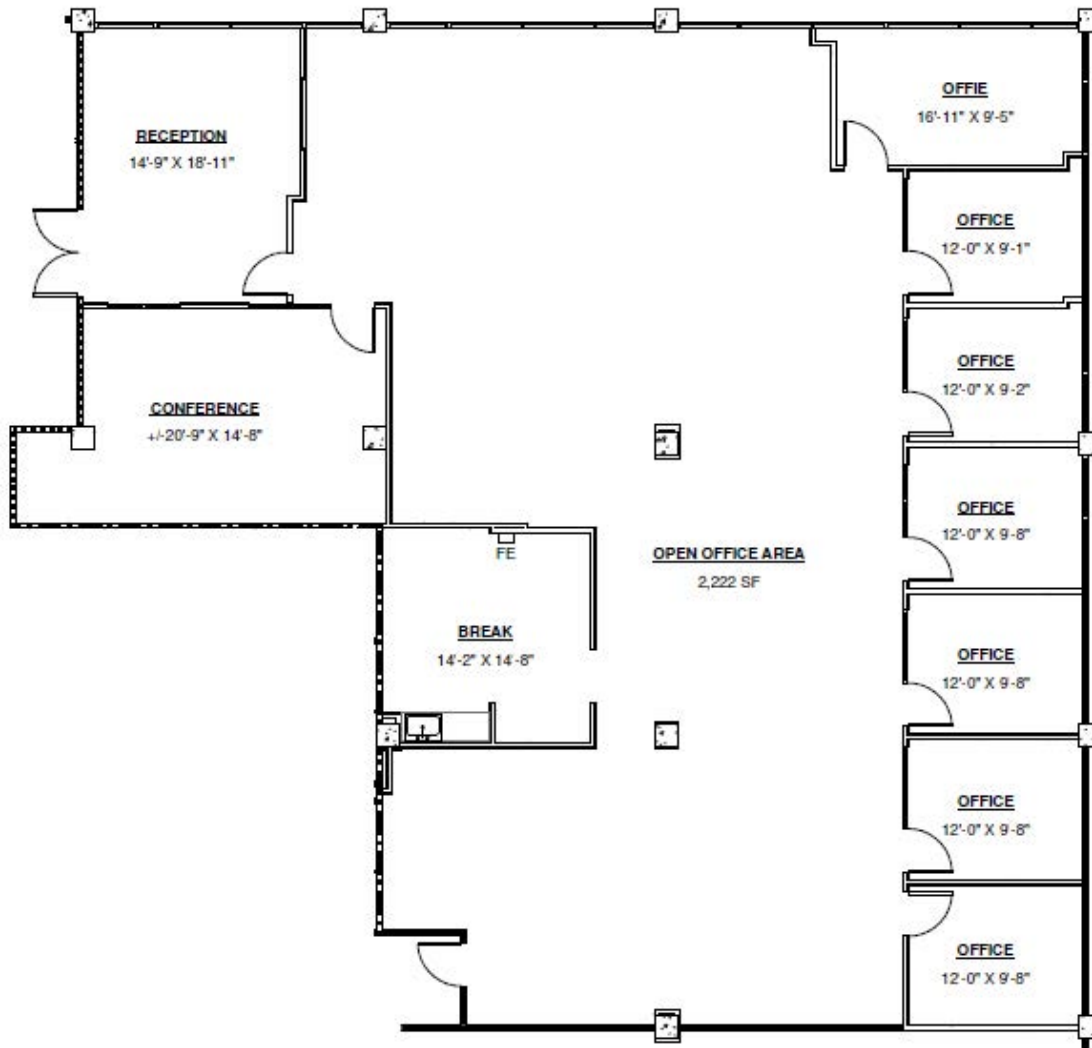

56 PERIMETER CENTER EAST

56 PERIMETER CENTER EAST | SUITE 100 - 4,772RSF

ATLANTA, GA 30305

TOM PARKER

404.281.5204

tparker@skcr.com

SCOTT MARTIN

770.377.9922