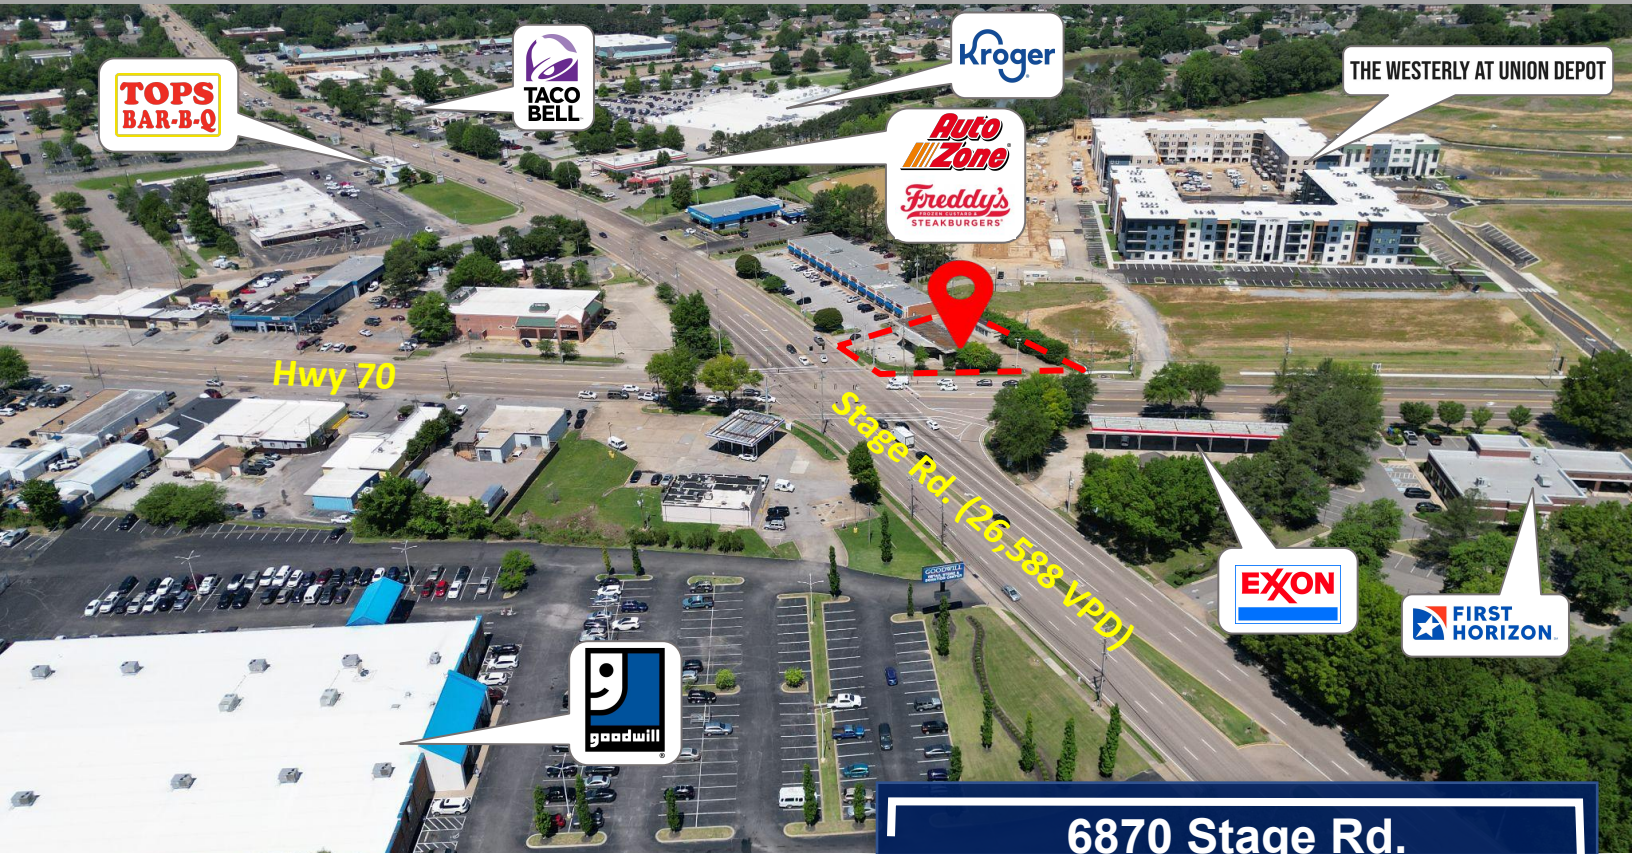

GROUND LEASE AVAILABLE

Rare Location in Bartlett, TN

**6870 Stage Rd.
Bartlett, TN 38135**

.50 AC
\$8.25 PSF

- ❑ Unbeatable location at Stoplight of Stage Road and Hwy 70 in Bartlett, TN
- ❑ Tanks will be removed
- ❑ Gateway to Bartlett's Union Depot
- ❑ Ingress/Egress on Hwy 70 and Stage Road