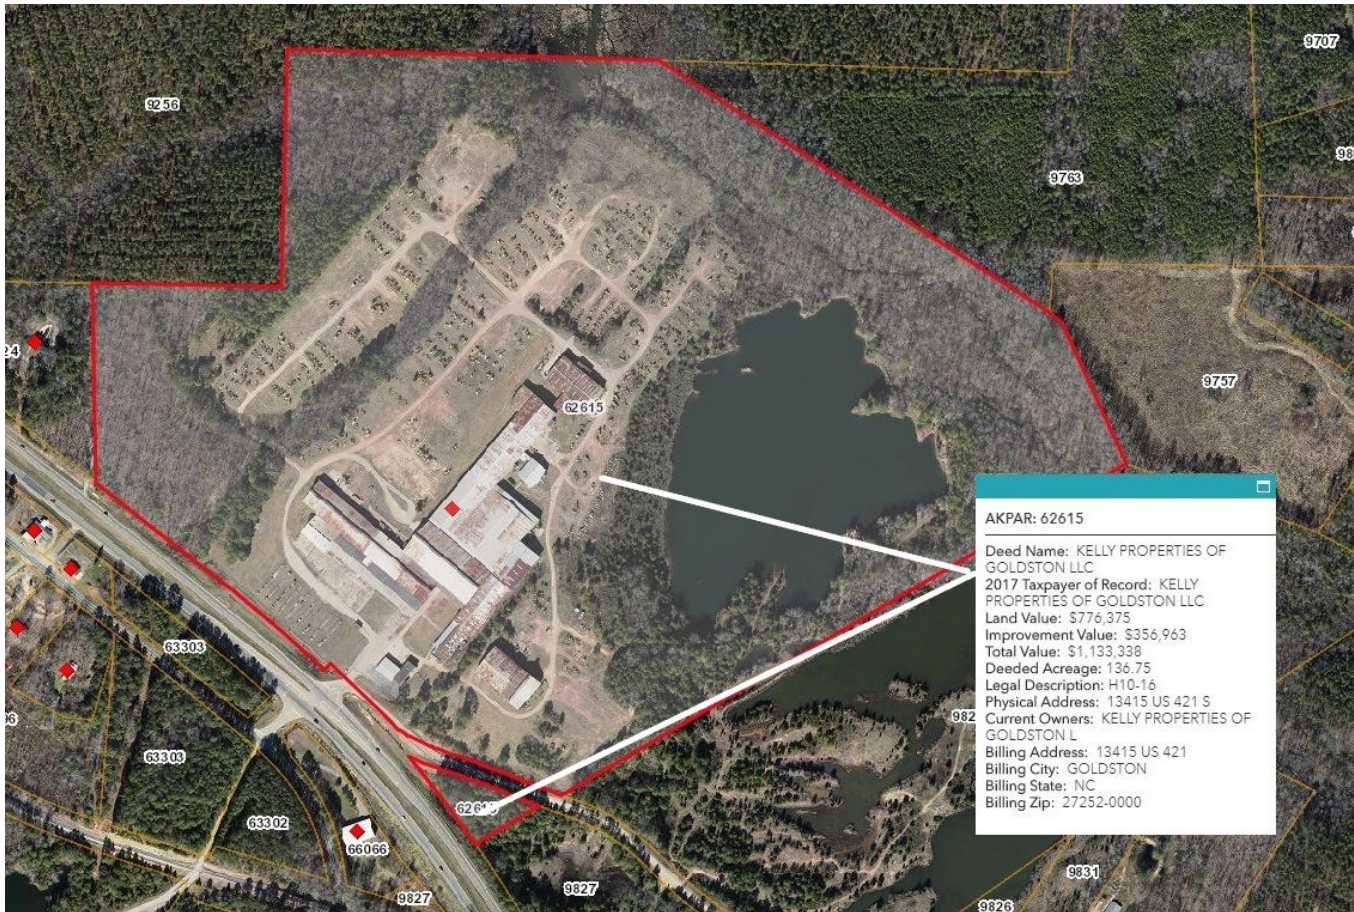

INDUSTRIAL COMPLEX

13415 US HIGHWAY 421, GOLDSTON, NC

SALE PRICE: $2,250,000

UNIT SIZE: 305,000+/- SF

ACREAGE: 123+ ACRES

MICHAEL HICKEY

PARTNER/BROKER, REALTOR
919.923.3295
mhickey@trescommercial.com

DAVID MORGAN

PARTNER/BROKER, REALTOR
919.740.8040
dmorgan@trescommercial.com

TRIANGLE REAL ESTATE SERVICES COMMERCIAL DIVISION

121 S. Estes Dr., Suite 106
Chapel Hill, NC 27514

PROPERTY OVERVIEW

This large warehouse complex is a rare find! 123 +/- acres and a 20+ acre pond. Zoned (IND-H) Heavy Industrial with approximately 305,000 SF (7 acres) of buildings, LOCATED IN AN OPPORTUNITY ZONE.

RE-DEVELOPMENT POTENTIAL! Strategically located between the RTP and the Triad--48 miles to Greensboro and 48 miles to Raleigh--this facility's future use is only limited by your imagination! Just 50 miles to RDU Airport, and only 16 miles to Pittsboro and the new Chatham Park! This former terracotta pipe manufacturing facility was most recently a heavy equipment salvage operation, and it comes with it's own 20/+ acre lake. Previously accessed by rail spur, could possibly be re-connected. 3500 +/- SF office building with central air and heat just inside the gate allows for operational control of the entire facility.