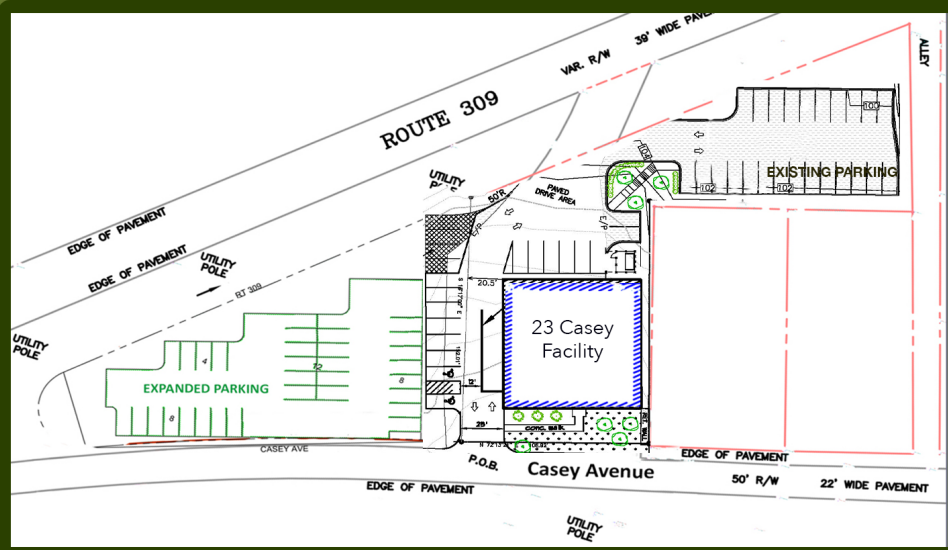

23 Casey

YOUR NEW ADDRESS

Quick Overview

- 13,000 sf ft - over Two Floors
- 9,750 Flex/Office/Large Group
- 3,250 Warehouse
- Easily reconfigured for many uses
- Fully Sprinklered
- High Security Facility
- Expansive Telecom Infrastructure