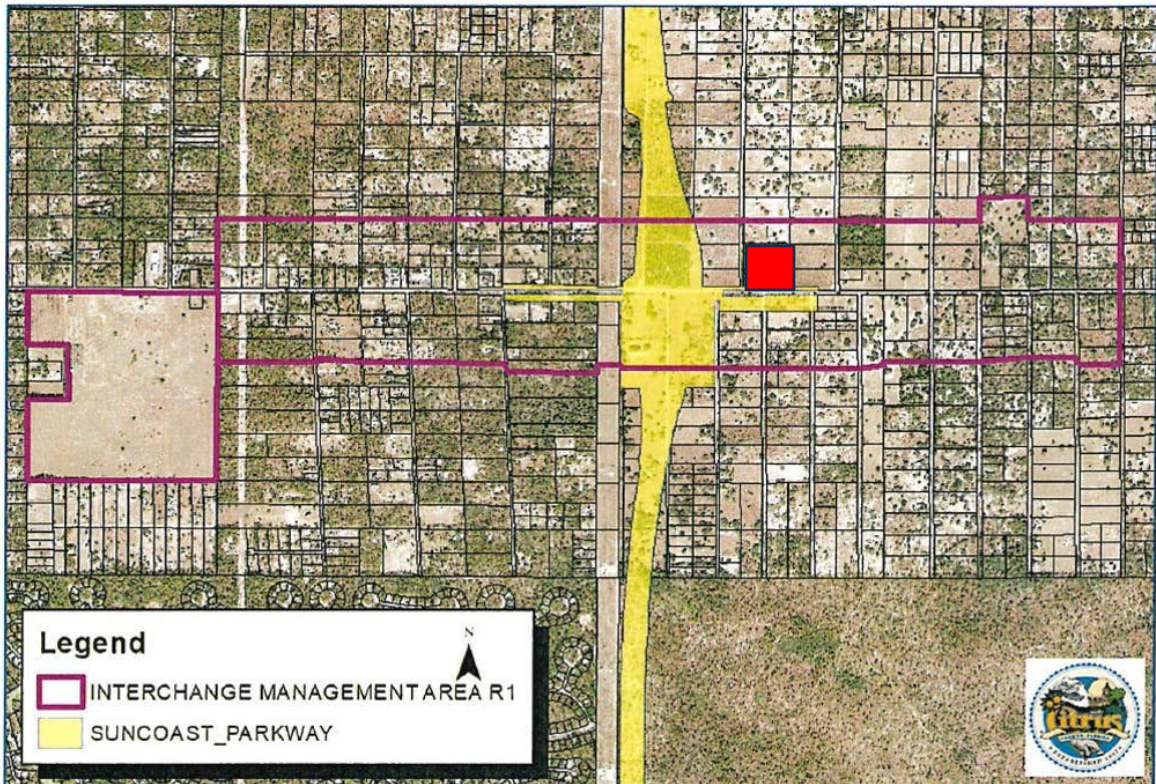

W. CARDINAL STREET INTERCHANGE MANAGEMENT AREA (IMA) R1

0 0.1 0.2 0.4 0.6 0.8 Miles

Subject Property 6719 S GEORGIAN RD , HOMOSSASSA