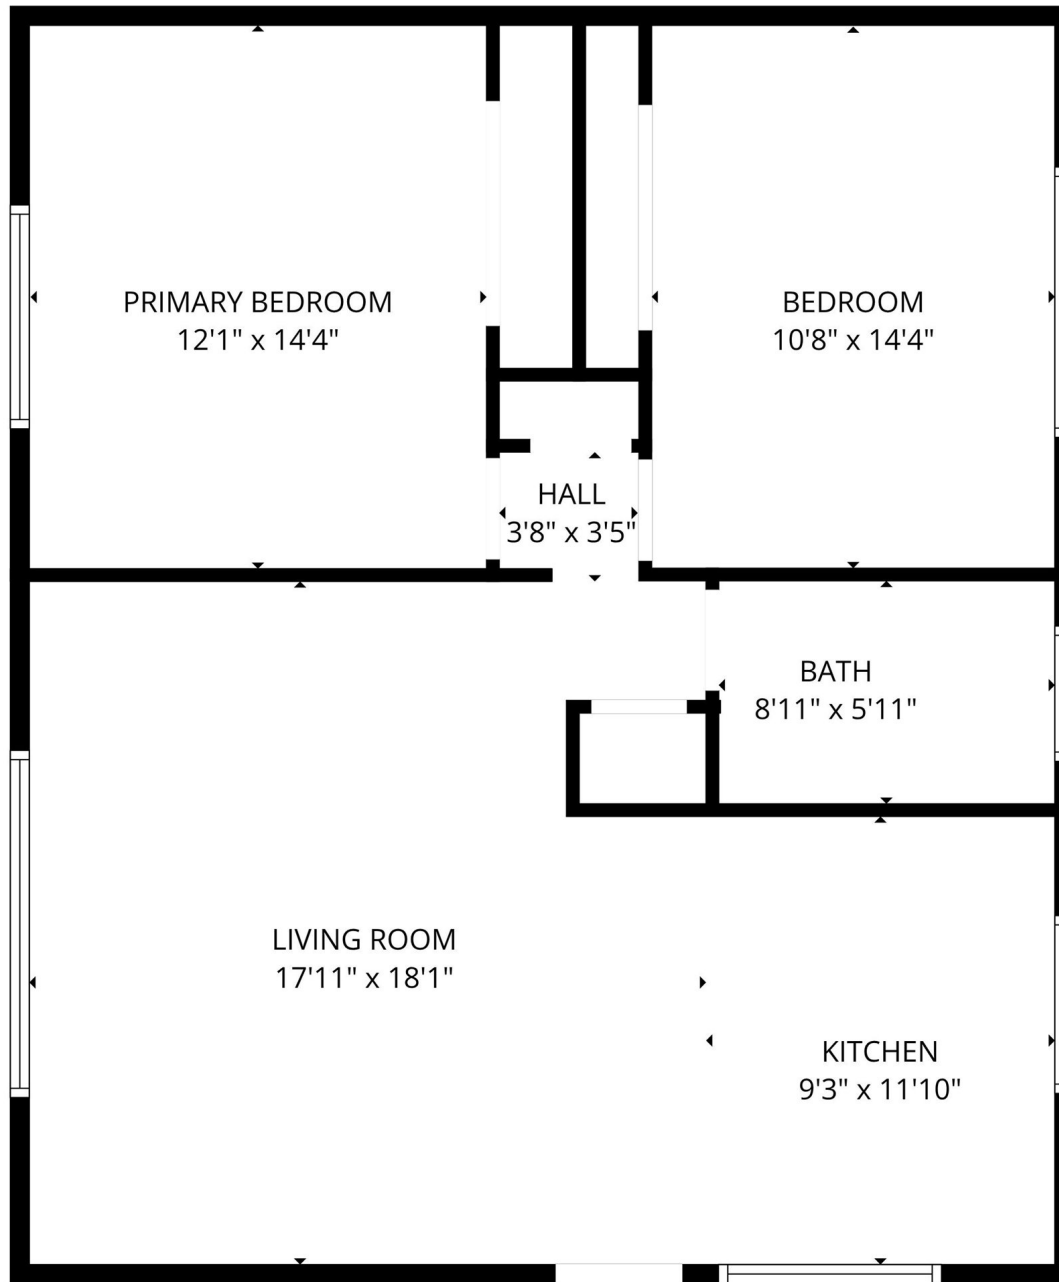

2219 OAK STREET - DOWNSTAIRS

2219 OAK STREET - UPSTAIRS

2221 OAK STREET - DOWNSTAIRS

2221 OAK STREET - UPSTAIRS

2223 OAK STREET

FLOOR PLAN CREATED BY CUBICASA APP. MEASUREMENTS DEEMED HIGHLY RELIABLE BUT NOT GUARANTEED.

CARPORT & STORAGE CLOSETS

NO FLOORPLAN PROVIDED FOR DETACHED GARAGES.