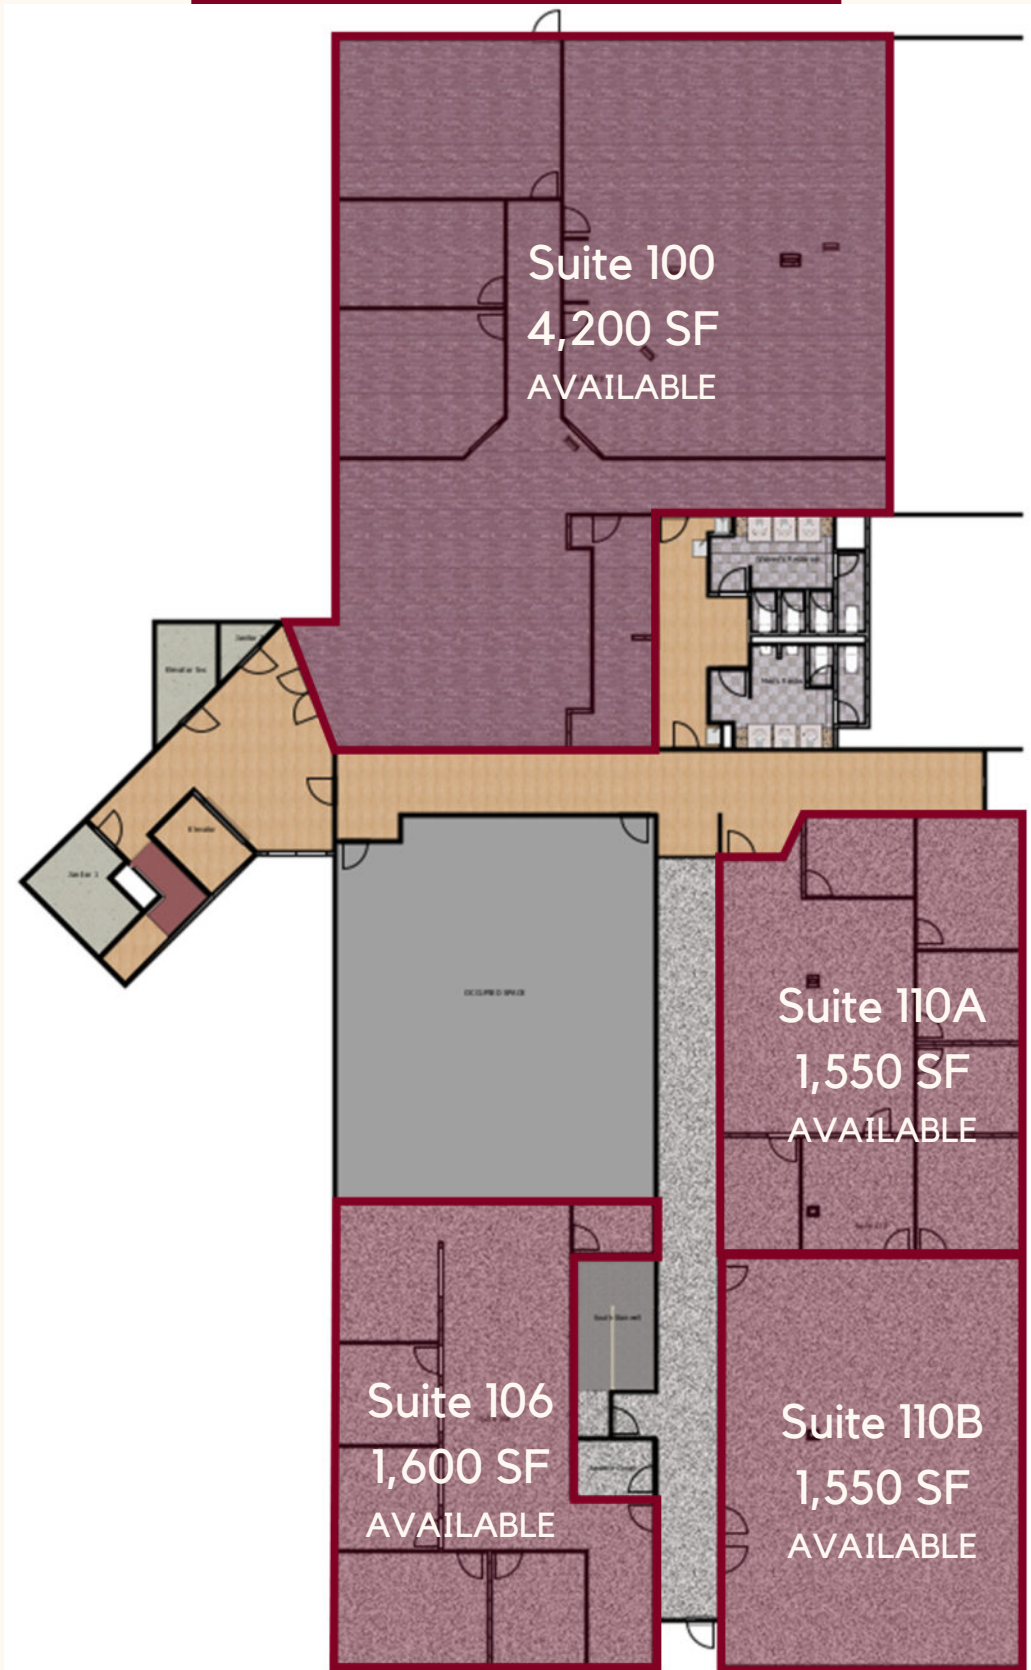

FLOORPLAN SUMMARY

GET IN TOUCH
919-828-9999

343 E. SIX FORKS ROAD
SUITE 300
Raleigh, NC 27609

VISIT US
Hobbsproperties.com