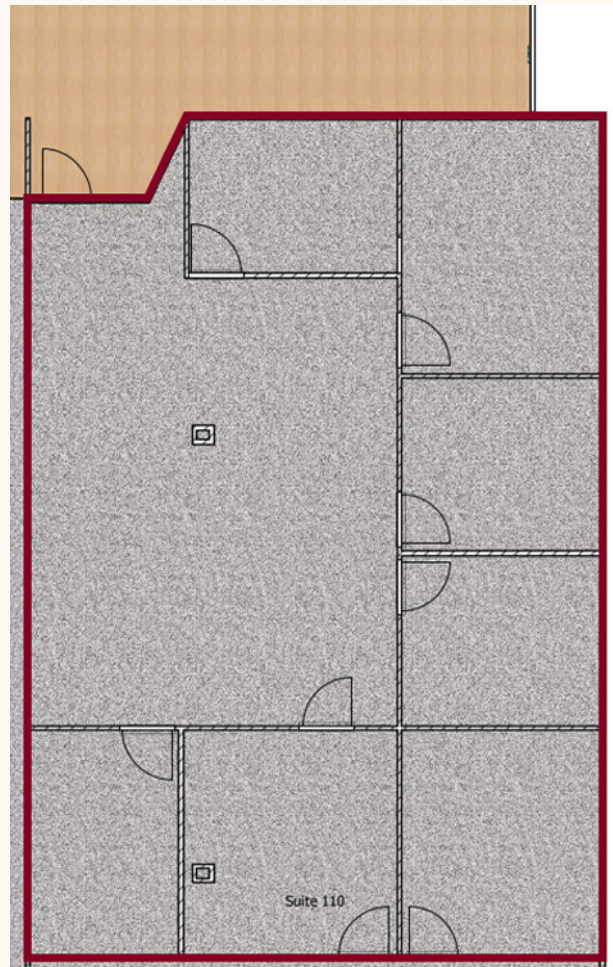

VISIT US
Hobbsproperties.com

INSTAGRAM.COM
/HobbsProperties

LINKEDIN.COM/COMPANY
/Hobbs-Properties

SPACE FEATURES

Room for 6 - 7+ offices

Close proximity to restroom

Easily accessible from main entrance

Close proximity to parking lot with 5:1 parking ratio

Elevator and handicap accessible

Ample natural light

FLOORPLAN

Expansive floorplan allows for numerous potential office features including...

APPOINTMENT ROOMS

WAITING AREA

GET IN TOUCH
919-828-9999

343 E. SIX FORKS ROAD
SUITE 300
Raleigh, NC 27609