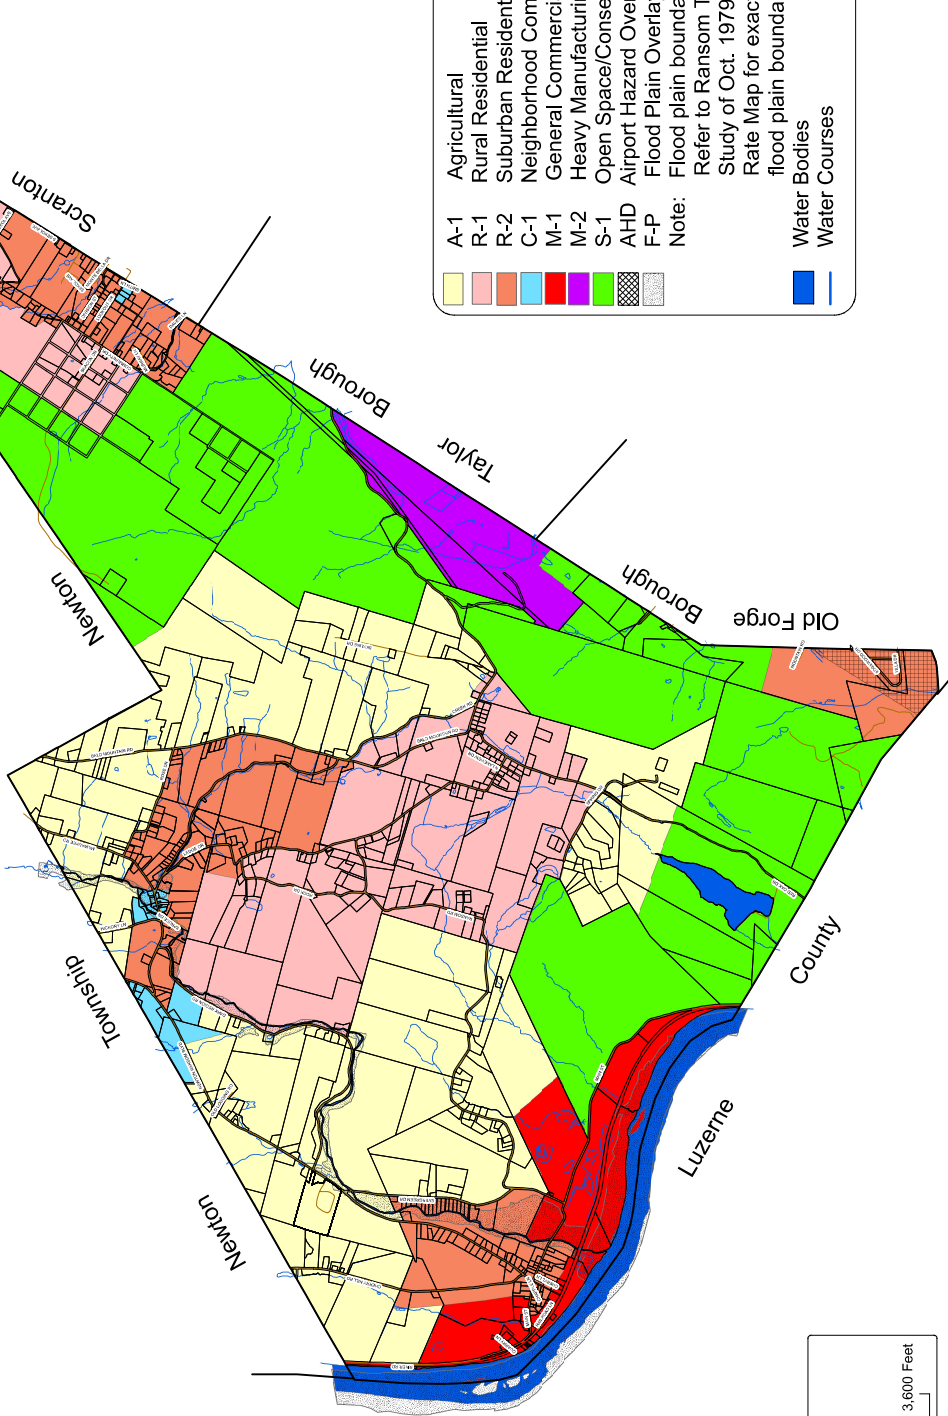

Zoning Map
 Ransom Township
 Lackawanna County, Pennsylvania
 January 2018
 Amended February 4th 2019

A-1	Agricultural
R-1	Rural Residential
R-2	Suburban Residential
C-1	Neighborhood Commercial
M-1	General Commercial/Manufacturing
M-2	Heavy Manufacturing
S-1	Open Space/Conservation
AHD	Airport Hazard Overlay Zone
F-P	Flood Plain Overlay

Note: Flood plain boundaries are approximate. Refer to Ransom Twp. Flood Insurance Study of Oct. 1979 and latest Flood Insurance Rate Map for exact locations of flood plain boundaries.

	Water Bodies
	Water Courses